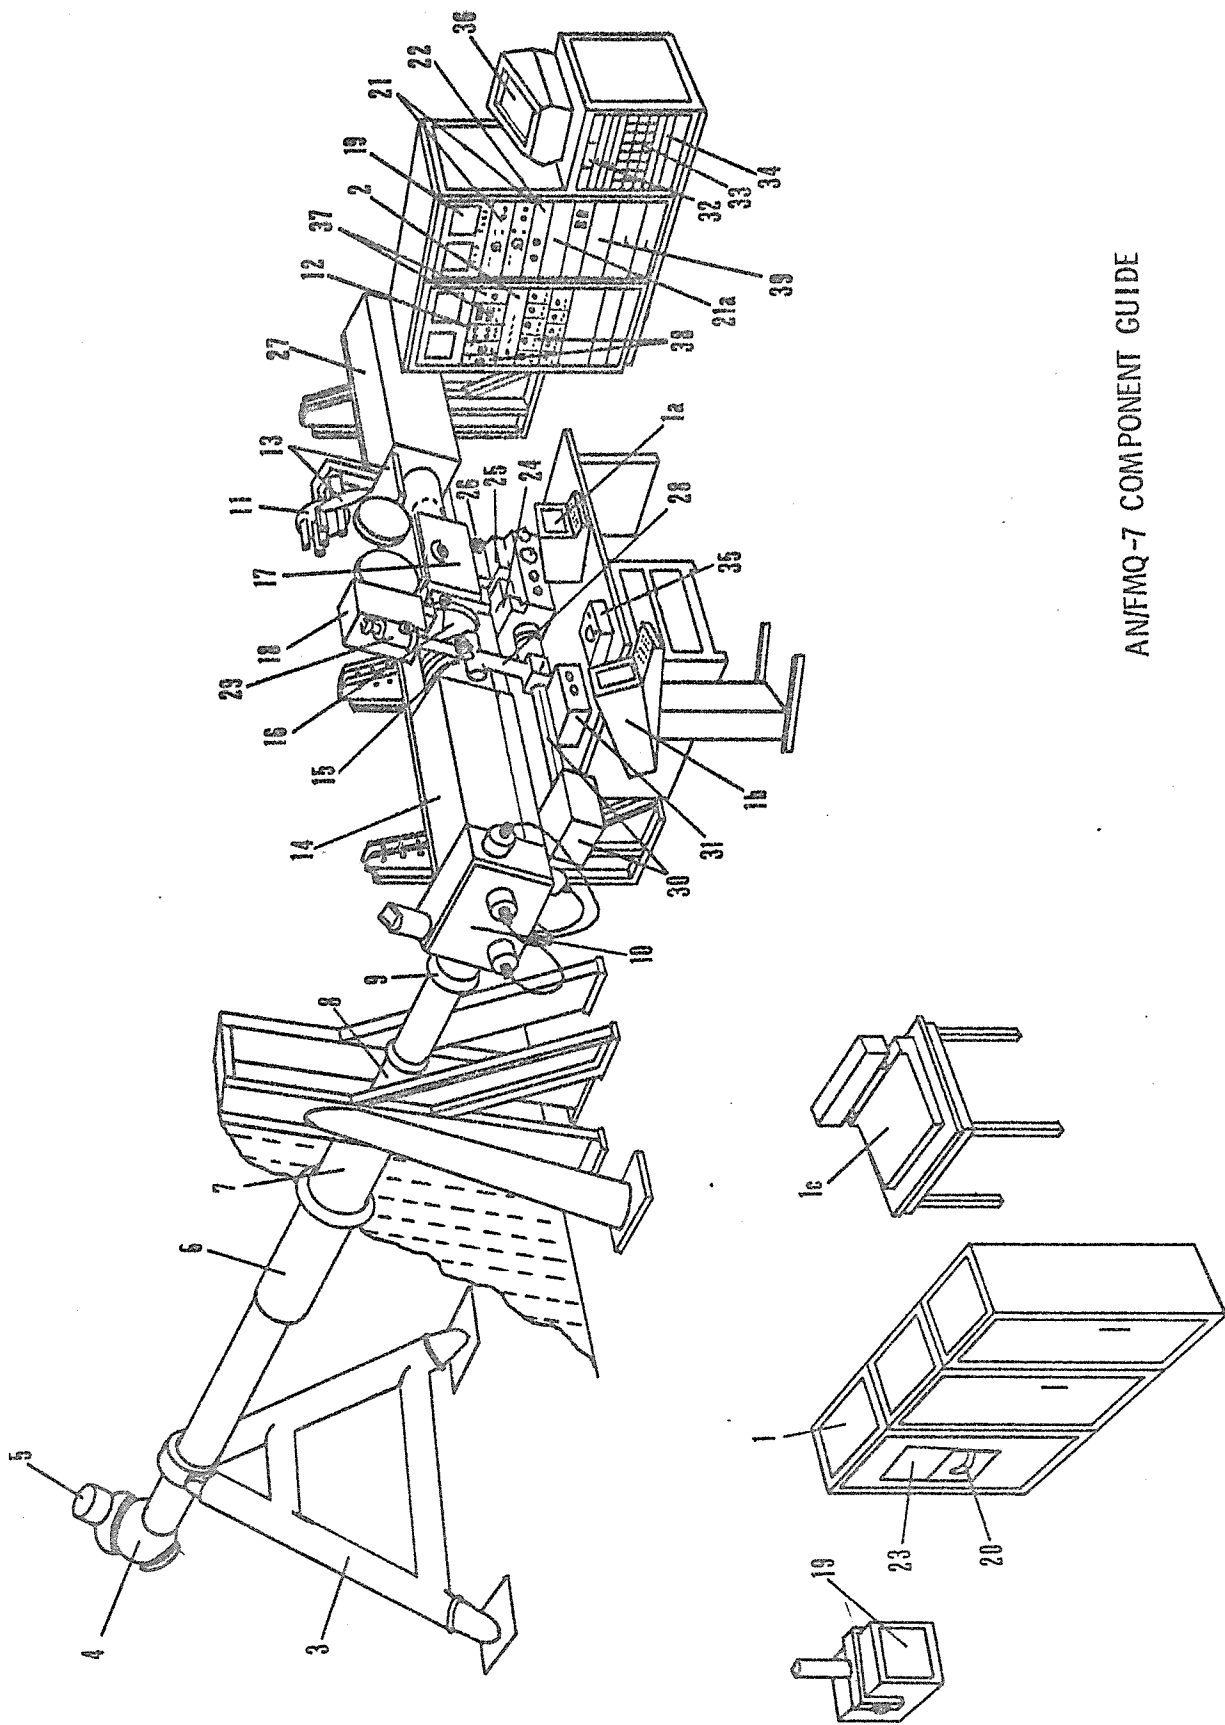

TELESCOPE COMPONENT GUIDE.

SOLAR OBSERVING OPTICAL NETWORK
(SOON) OPERATORS COURSE

DETACHMENT 4, 4th WEATHER WING
HOLLOMAN AFB, NEW MEXICO 88330

AN/FMQ-7 COMPONENT GUIDE

COMPONENT LOCATIONS

1. COMPUTER ASSEMBLY
 - A **HP2622A** CONSOLE
 - B. TEKTRONIX 4010 GRAPHICS TERMINAL
 - C. TI SILENT 700 PRINTER
2. COMPUTER INTERCHANGE
3. TELESCOPE A-FRAME
4. TURRET ASSEMBLY
5. OBJECTIVE LENS
6. TELESCOPE TUBE
7. IMAGE ROTATOR
8. FIELD LENS
9. COLLIMATOR LENS, COLLIMATOR TUBE AND IMAGE ROTATOR RINGS
10. SCANNER ASSEMBLY BOX, WHITELIGHT BEAM-SPLITTER AND TURRET, H-ALPHA/SG BEAMSPLITTER, SCANNER-MIRRORS, GUIDER ASSEMBLY
11. GUIDER/THRESHOLD MODULE
12. WHITELIGHT MIRROR, PROJECTION
13. LENS INTERCHANGE BOX, FULL DISK AND LARGE SCALE OPTICS
14. POLAROID, BIREFRINGENT FILTER ASSEMBLY
15. BEAM SELECTOR, H-ALPHA EYEPIECE
16. ACME 16/35MM CINE CAMERA
17. H-ALPHA TV CAMERA (MINICON)
18. TV MONITORS (RACKS 1 AND 2, AND REMOTE)
19. VIDEO DISK
20. TV SCAN CONVERTERS
 - A. SCAN CONVERTER CONTROL PANEL
21. VIDEO ANALYZER
22. VIDEO ANALYZER
23. SPECTROGRAPH SLIT CARRIAGE ASSEMBLY
24. FILTER WHEEL, ND*P AND PHASE PLATE CARRIAGE
25. DOPPLER CUBE SERVO
26. LITROW LENS, DIFFRACTION GRATING
27. SPECTROGRAPH EYEPIECE ASSEMBLY
28. PHOTOMICROGRAPH ATTACHMENT
29. SPECTROGRAPH MINICON, ZOOM OPTICS
30. FILTER TEMPERATURE CONTROLLER
31. VIDEO SWITCHERS
32. VIDEO AMPLIFIERS
33. TV CHARACTER GENERATOR
34. REMOTE POTENTIOMETERS, TRACKBALL
35. HARD COPIER UNIT
36. DATA PLATEN, CAMERA CONTROL MODULES
37. SERVO MODULES FOR RA AND DEC, SCANNER MIRRORS, POLAROID, DOPPLER CUBE
38. POWER SUPPLY MODULES