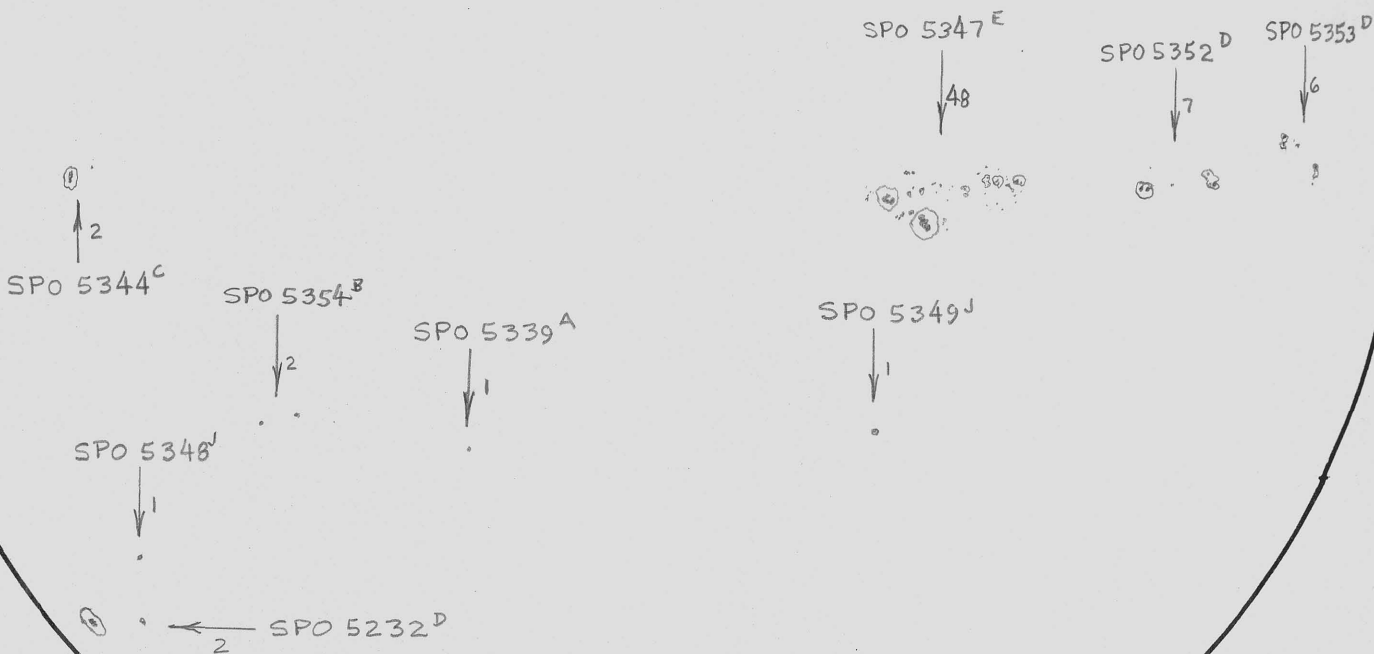

POOR

R=

160

N

W

E

S

SACRAMENTO PEAK OBSERVATORY SUNSPOT, NEW MEXICO