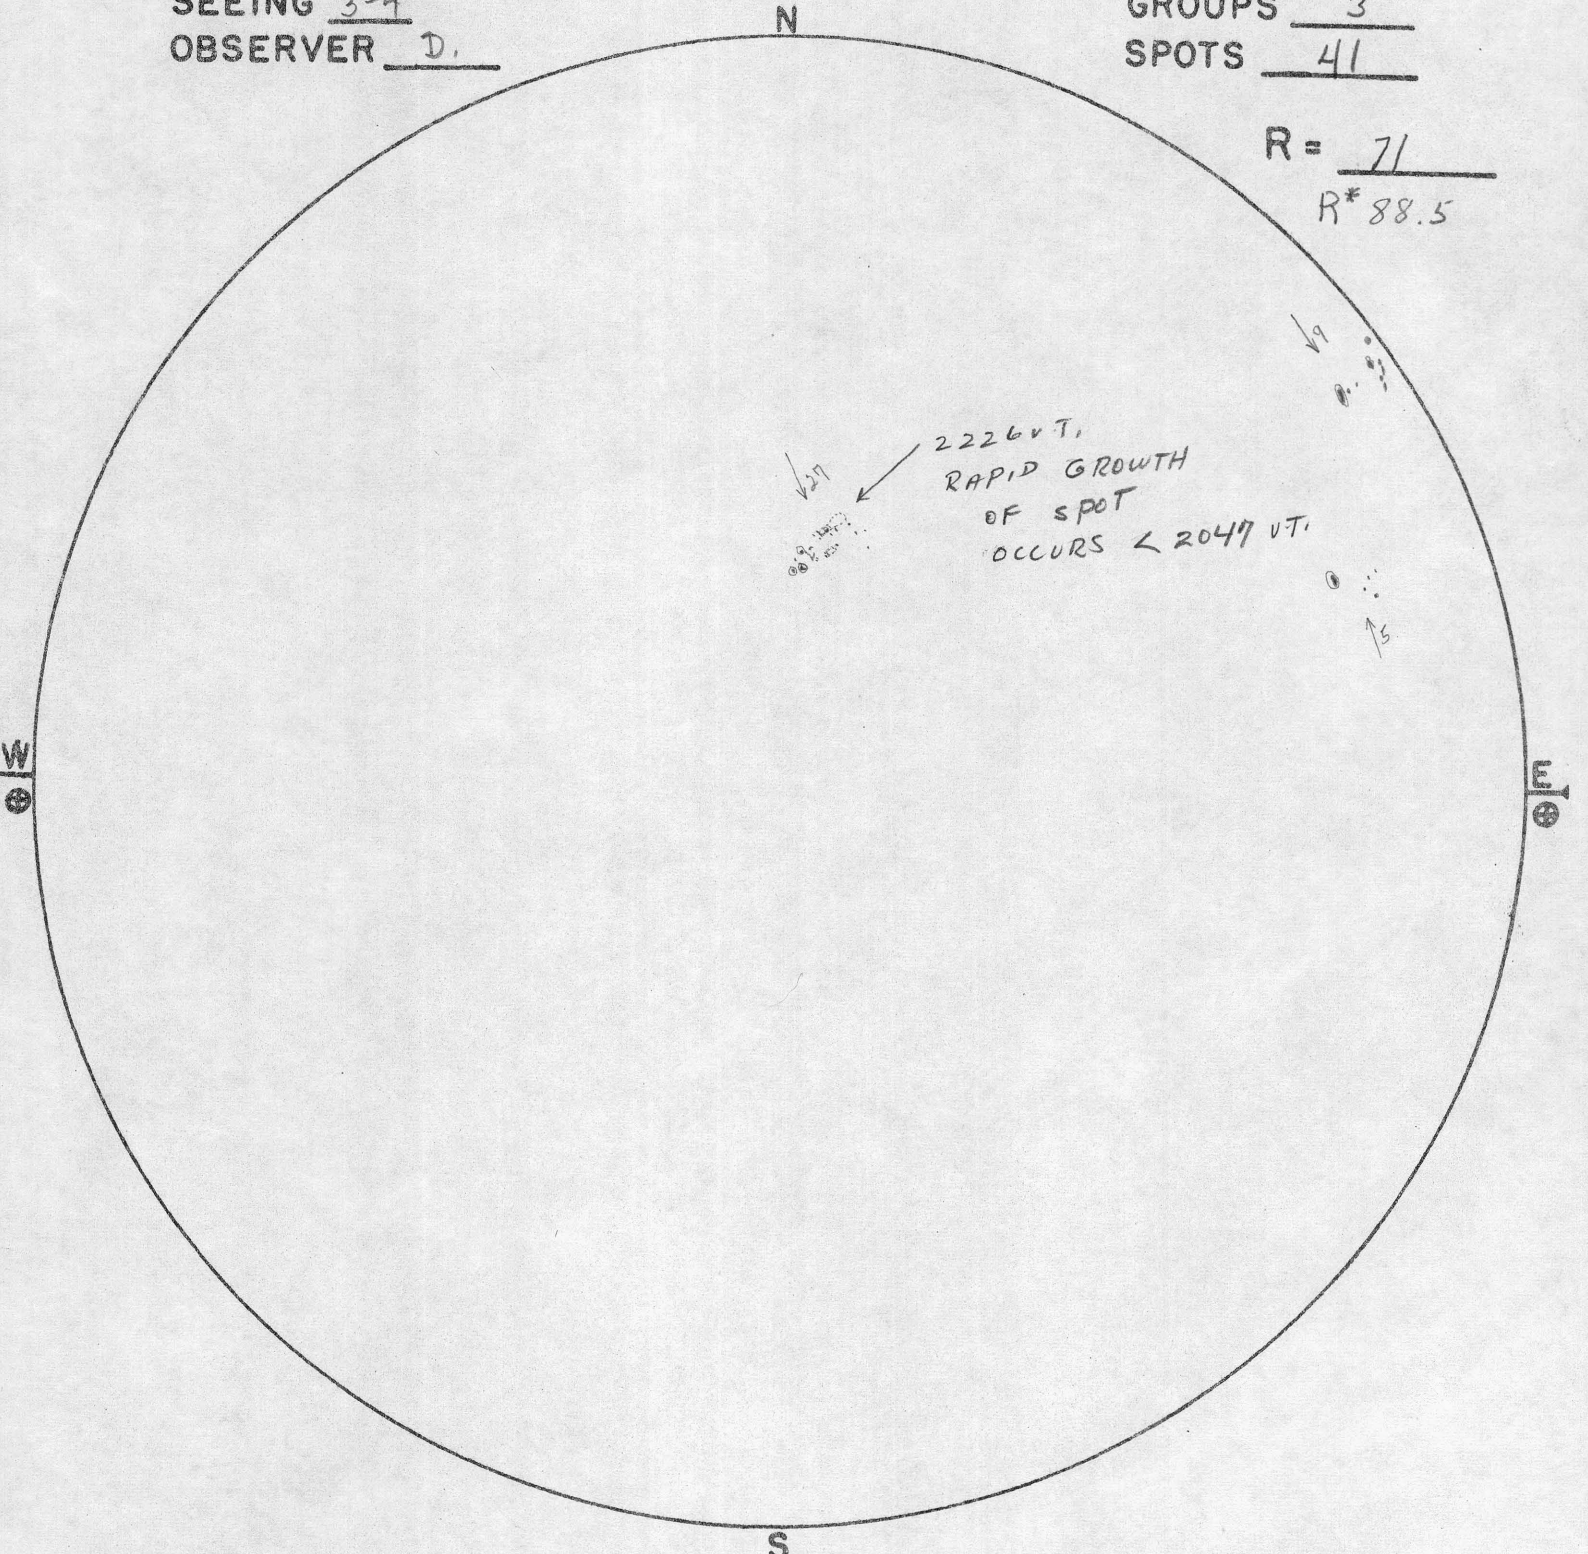

TIME 14 ^H 30 ^M U.T. DATE 13 APR. 62

SKY CONDITION C

SEEING 3-4
OBSERVER D.

GROUPS 3
SPOTS 41

R = 71
R* 88.5

SUNSPOT DRAWING
SACRAMENTO PEAK OBSERVATORY
SUNSPOT, NEW MEXICO