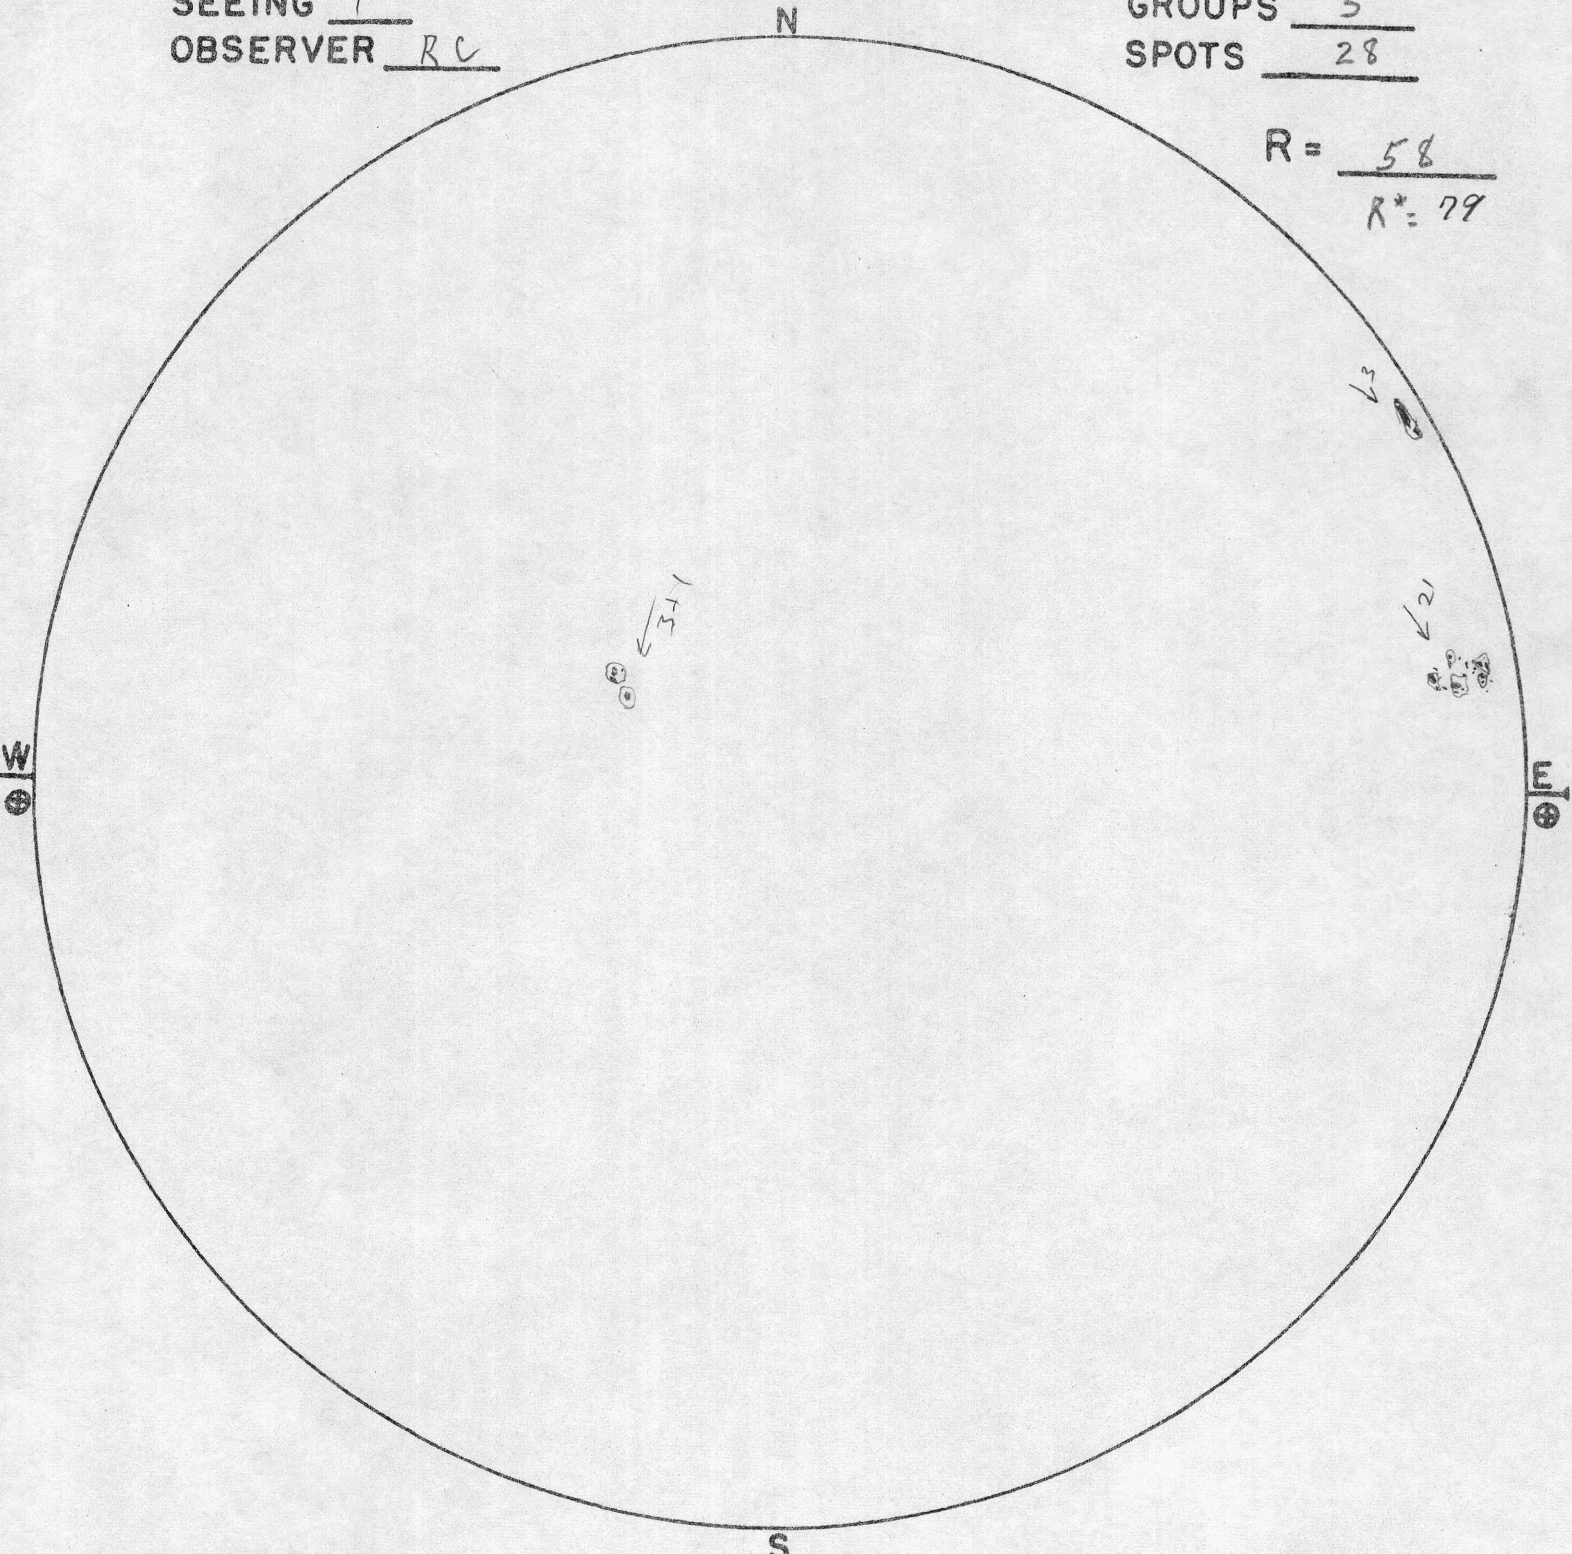

TIME 15<sup>H</sup> 42<sup>M</sup> U.T. DATE 20 Feb '62  
SKY CONDITION 1-2 Ci  
SEEING 1  
OBSERVER RC

GROUPS 3  
SPOTS 28

R = 58  
R\* = 79

SUNSPOT DRAWING  
SACRAMENTO PEAK OBSERVATORY  
SUNSPOT, NEW MEXICO