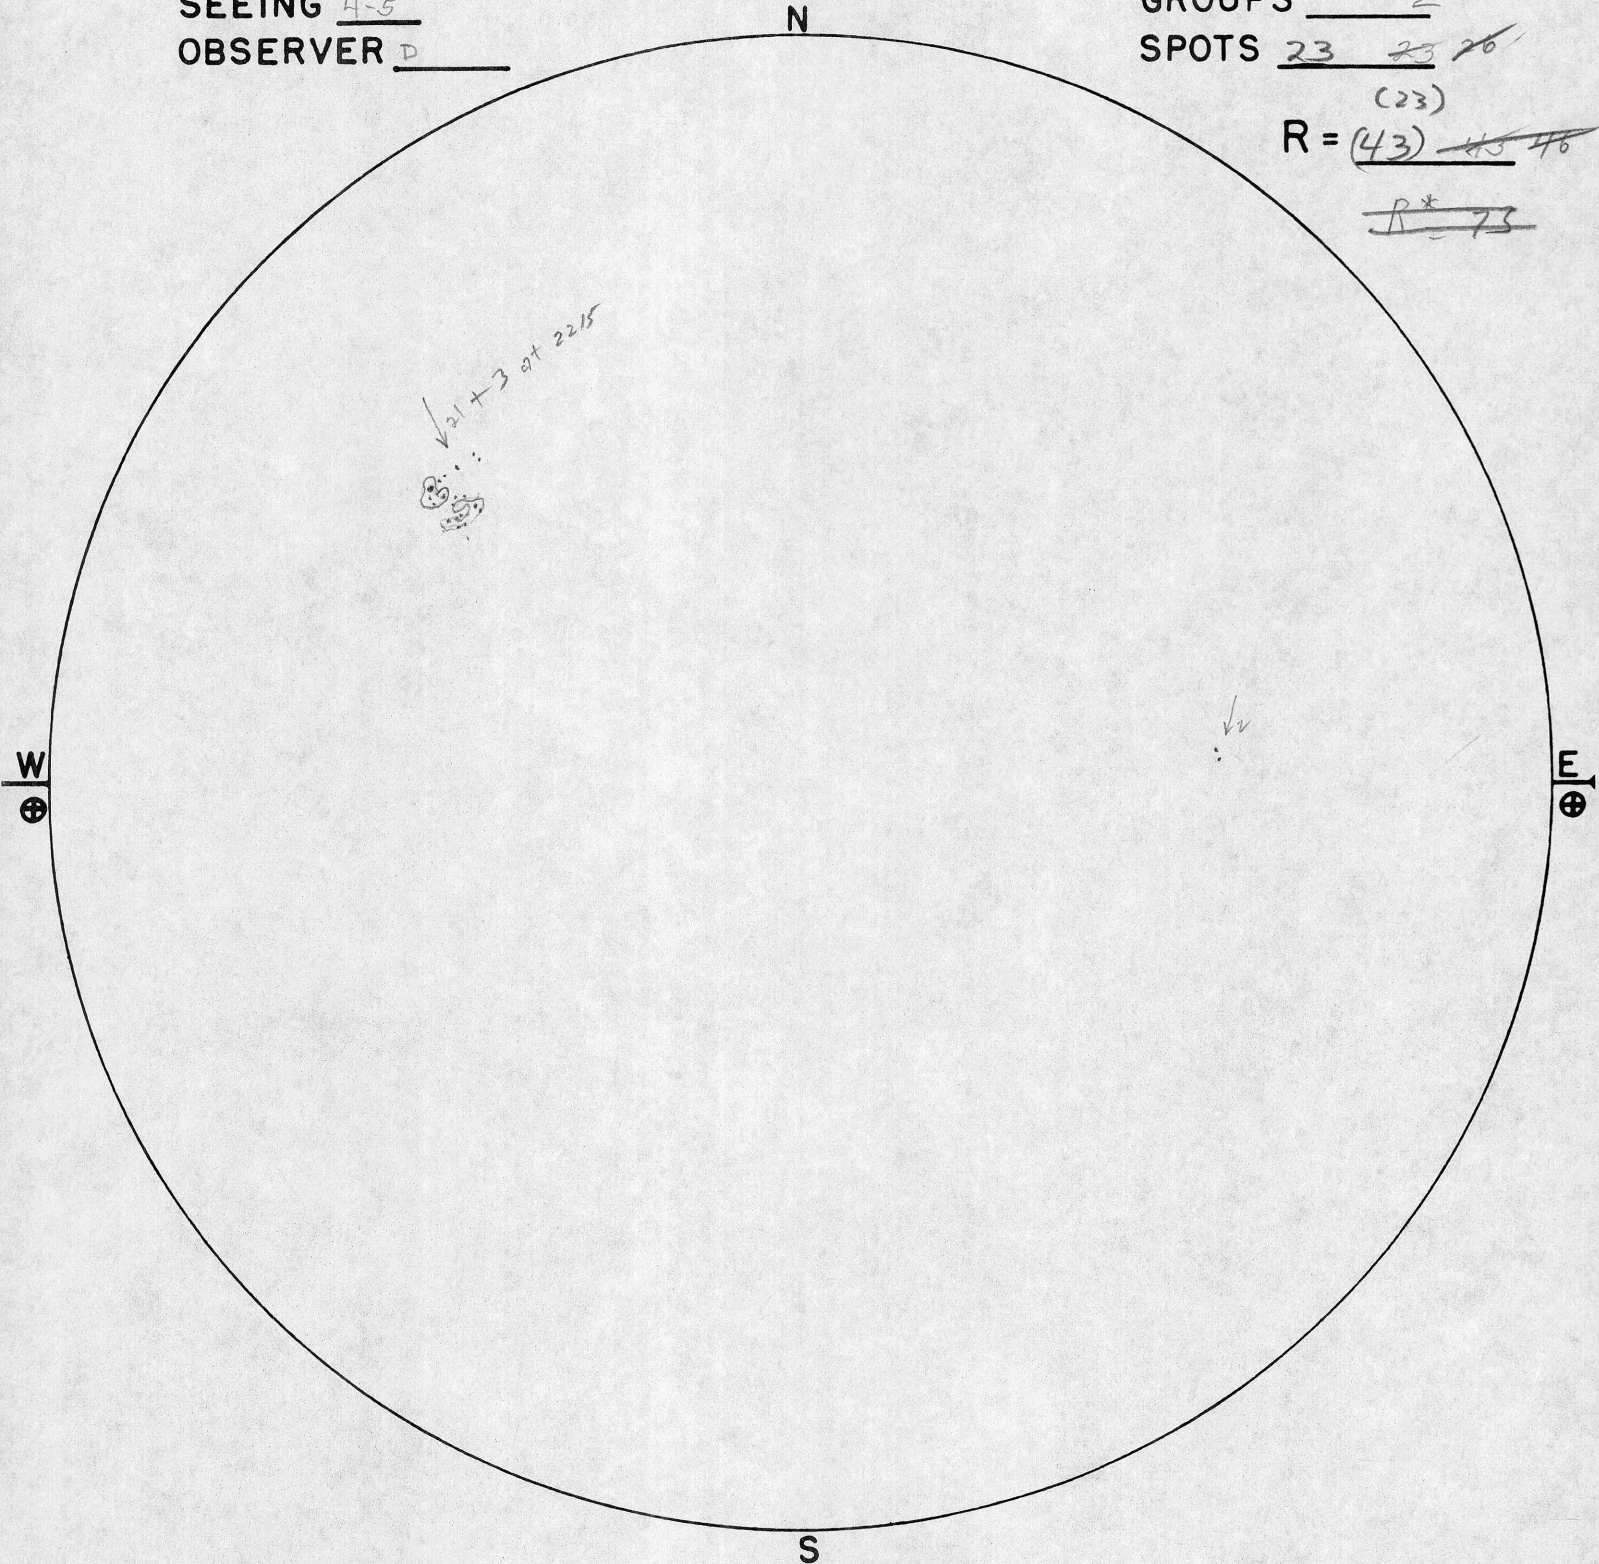

TIME 13 <sup>H</sup> 42 <sup>M</sup> U.T. DATE 28 Aug. 61 # 1 of 2 DRAWINGS.

SKY CONDITION 2 ACU + 1 ci

SEEING 4-5

OBSERVER D

GROUPS 2

SPOTS 23 ~~25~~ ~~26~~

(23)  
R = (43) ~~45~~ ~~46~~

~~R\* = 73~~

SUNSPOT DRAWING  
SACRAMENTO PEAK OBSERVATORY  
SUNSPOT, NEW MEXICO