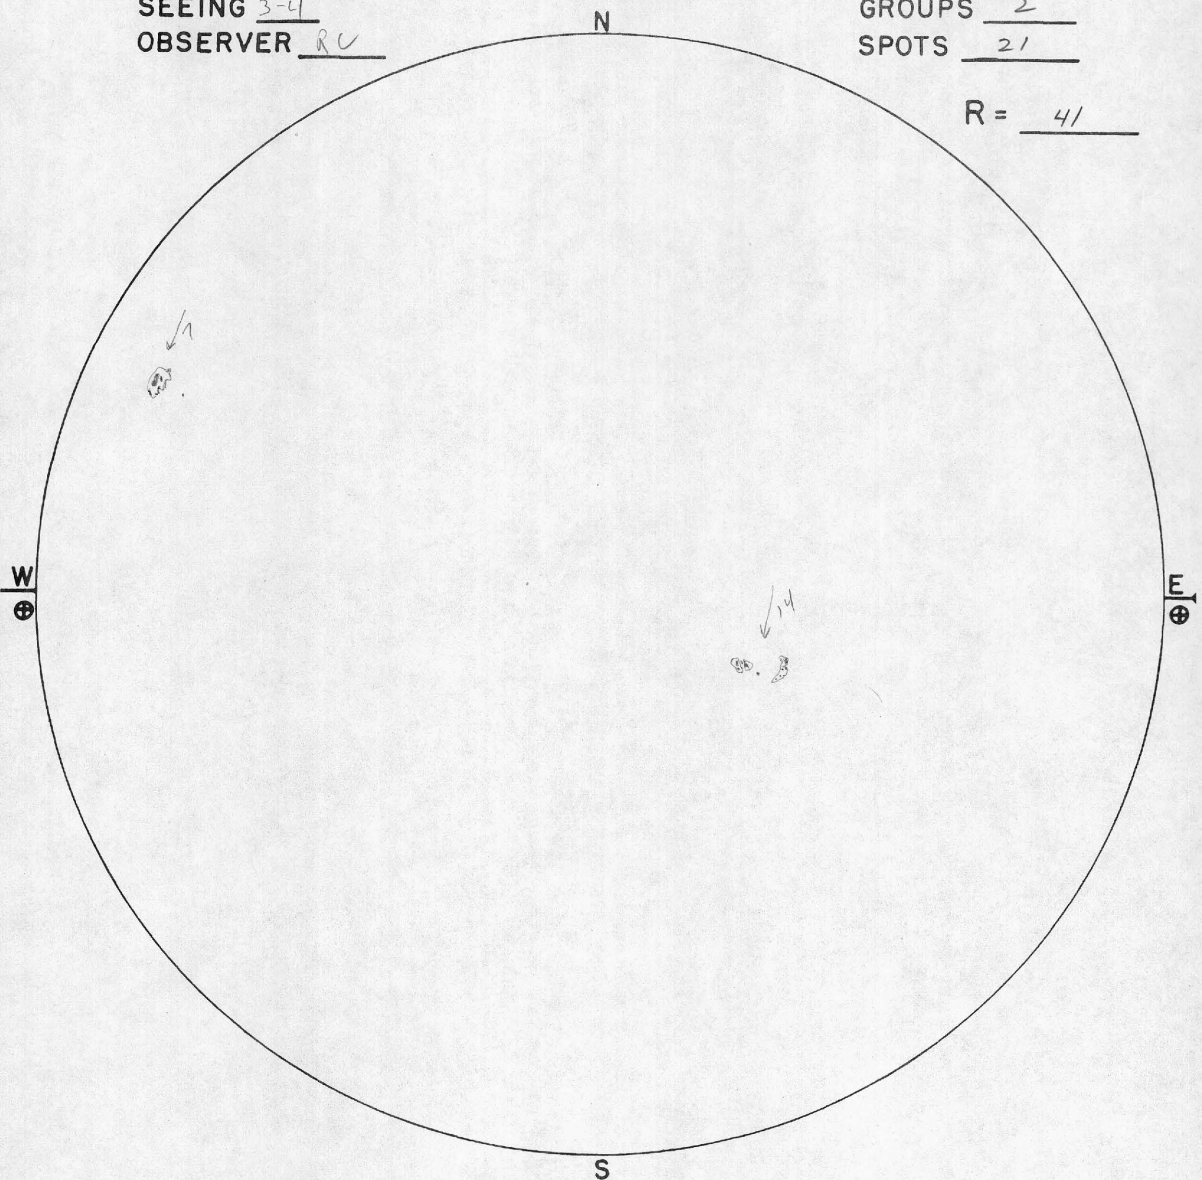

TIME 16 H 5 M U.T. DATE 10 JAN. 61
SKY CONDITION 11.8
SEEING 3-4
OBSERVER RC

GROUPS 2
SPOTS 21

R = 41

SUNSPOT DRAWING
SACRAMENTO PEAK OBSERVATORY
SUNSPOT, NEW MEXICO