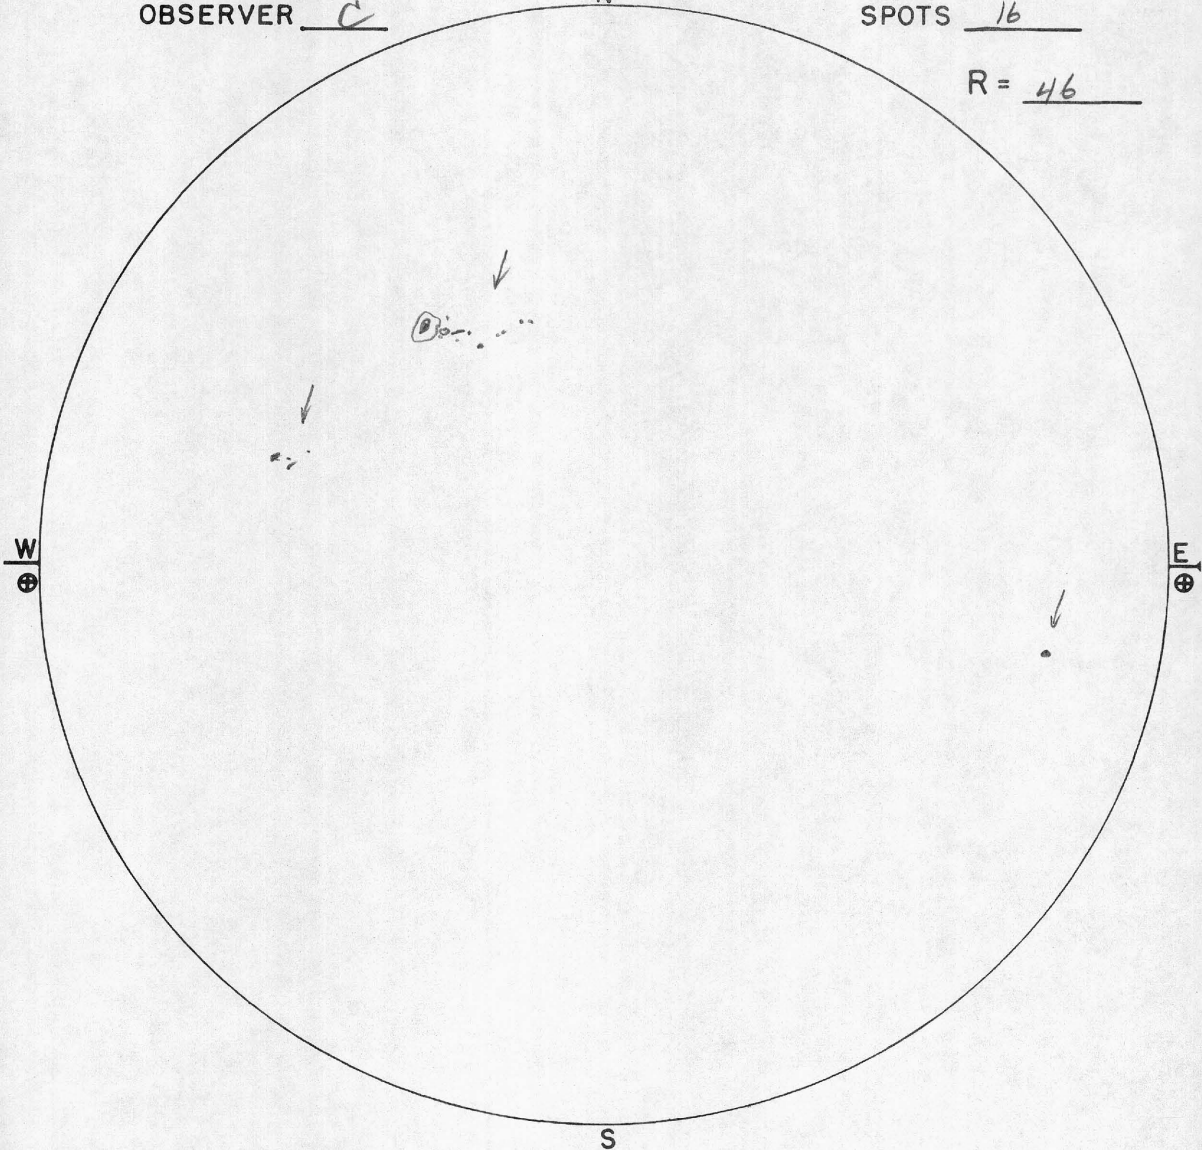

TIME 17 ^H 40 ^M U.T. DATE 7 JAN 61

SKY CONDITION Cl + Cu

SEEING 1

N

GROUPS 3

OBSERVER C

SPOTS 16

R = 46

SUNSPOT DRAWING
SACRAMENTO PEAK OBSERVATORY
SUNSPOT, NEW MEXICO