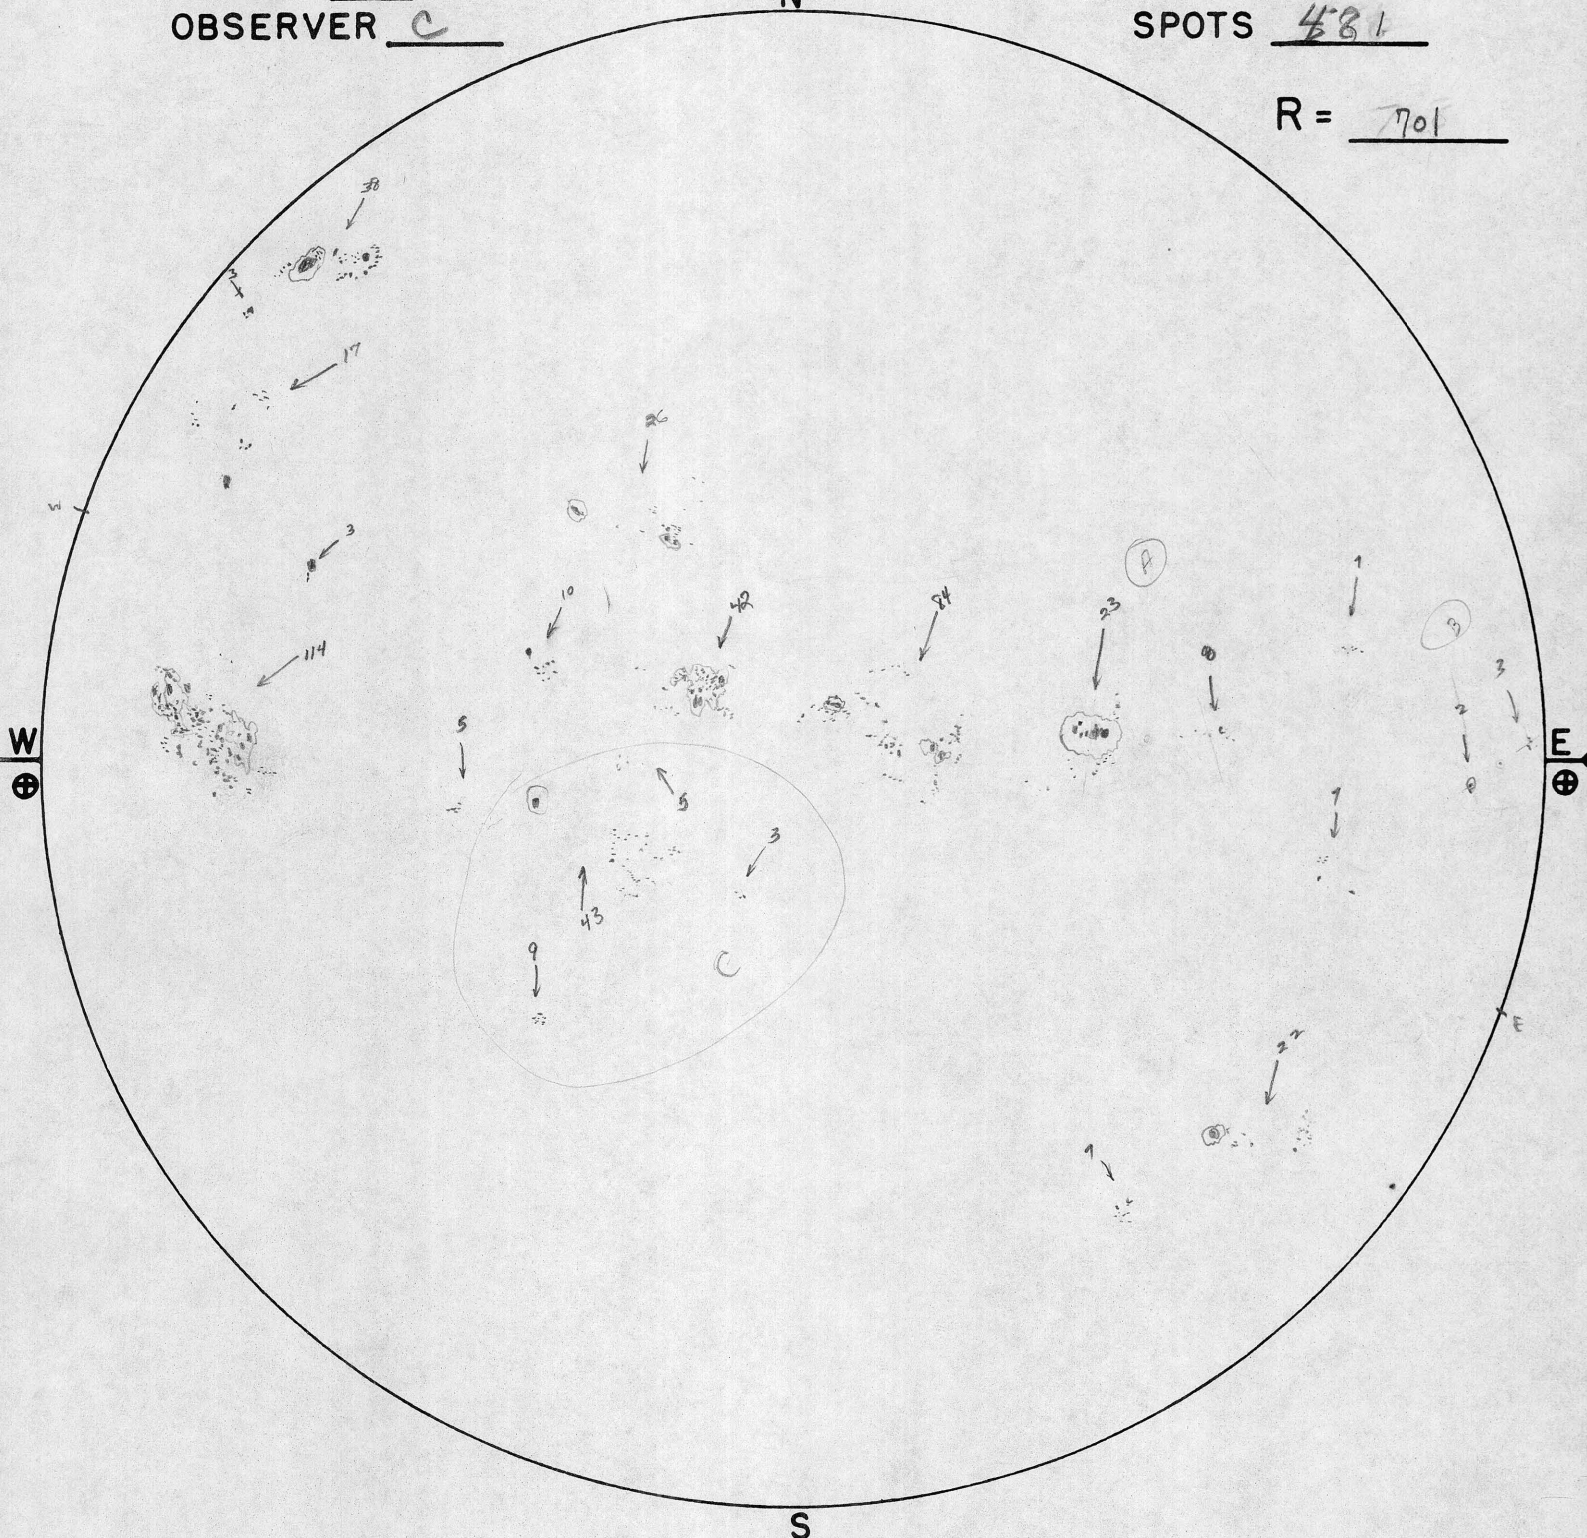

TIME 14^H 30^M U.T. DATE 1 SEPT 59

SKY CONDITION >500 - CLEAR

SEEING 3-4
OBSERVER C

GROUPS 22
SPOTS 481

R = 701

SUNSPOT DRAWING
 SACRAMENTO PEAK OBSERVATORY
 SUNSPOT, NEW MEXICO