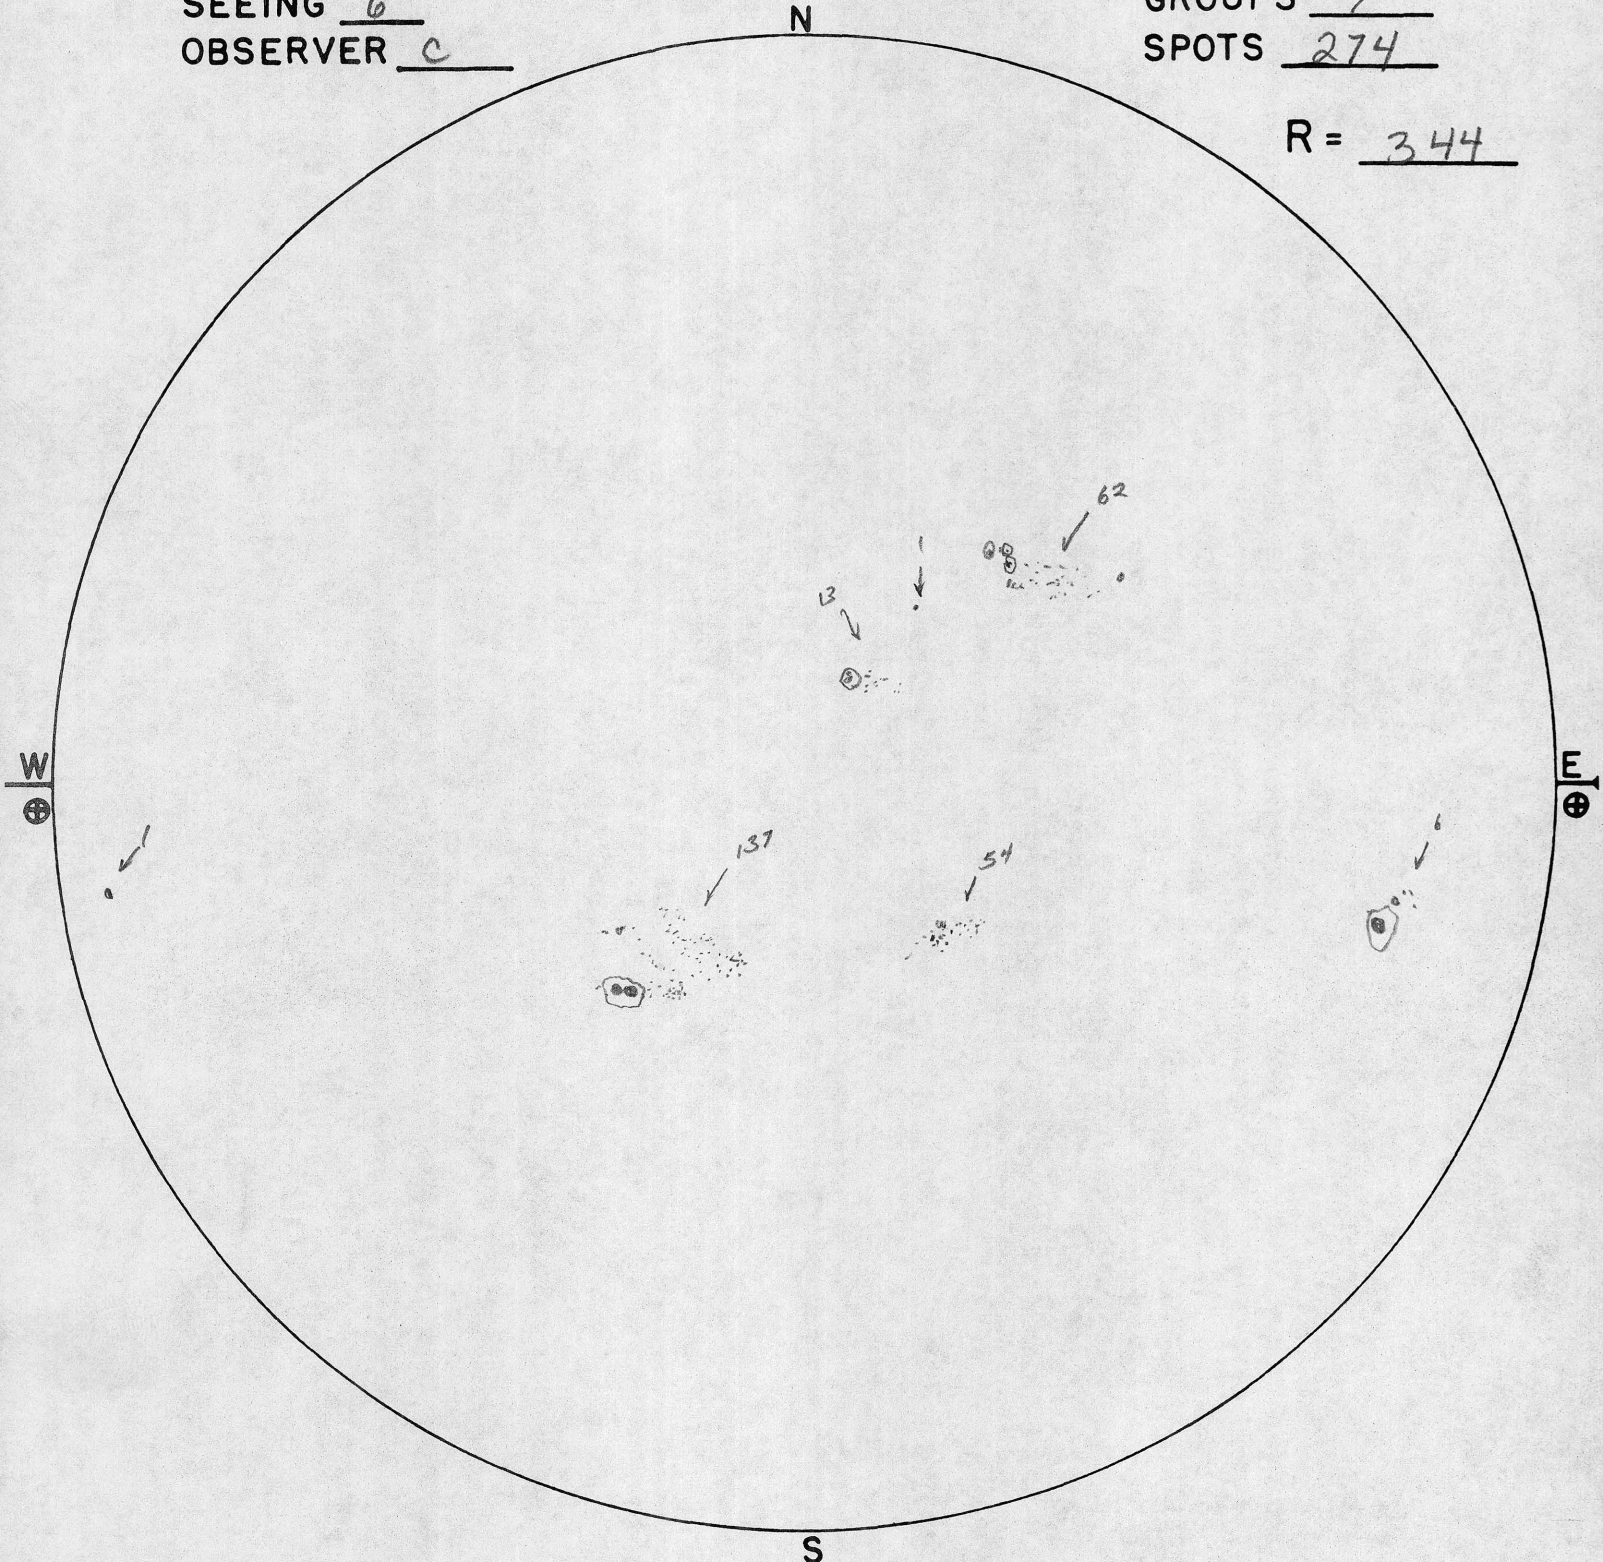

TIME 14^H 00^M U.T. DATE 5 June 59
SKY CONDITION >500 FReCCu
SEEING 6
OBSERVER C

GROUPS 7
SPOTS 274

R = 344

SUNSPOT DRAWING
SACRAMENTO PEAK OBSERVATORY
SUNSPOT, NEW MEXICO