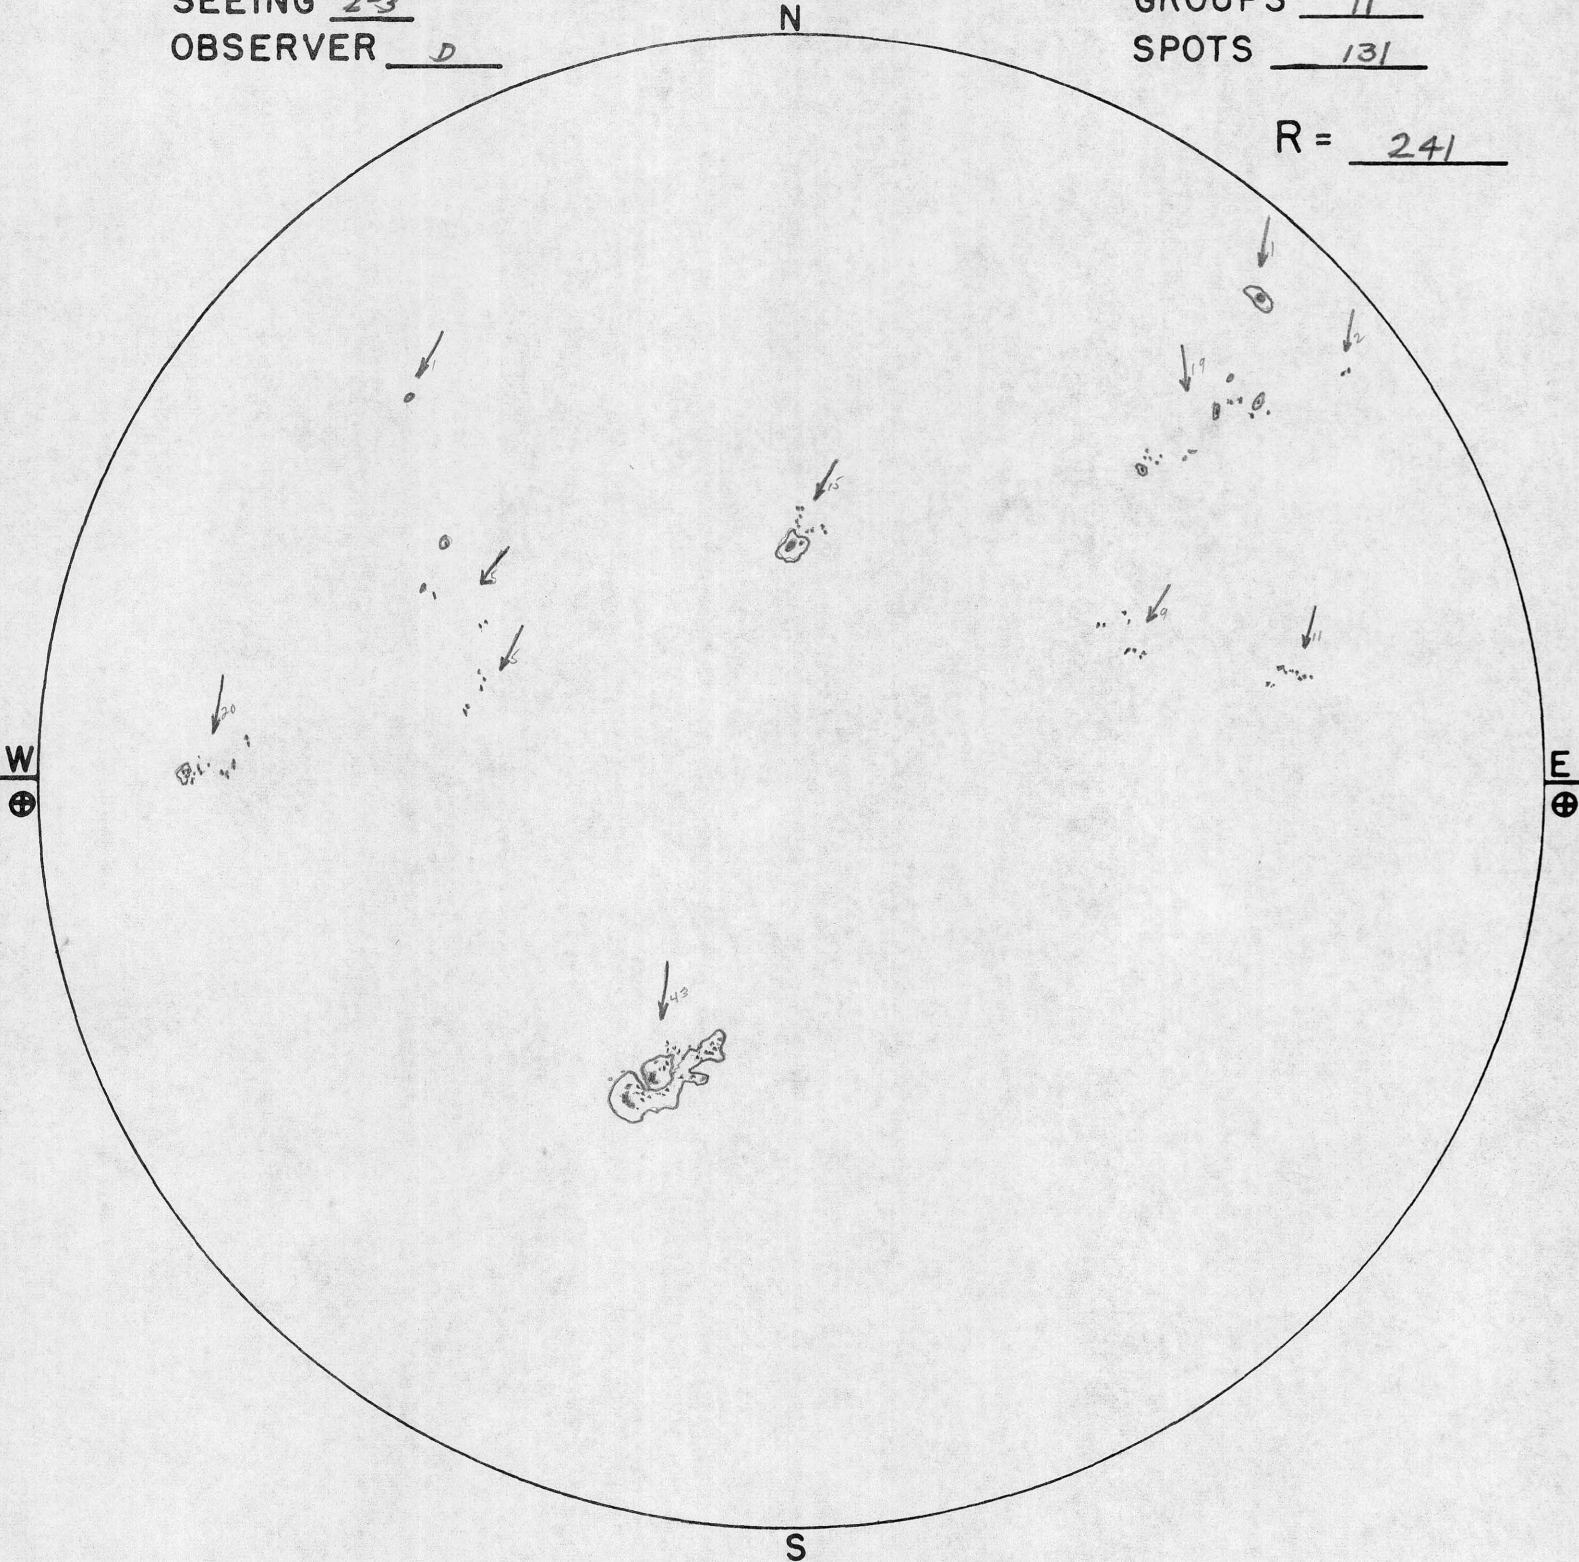

TIME 15 ^H 30 ^M U.T. DATE 22 APR. 58

SKY CONDITION C

SEEING 2-3

OBSERVER D

GROUPS 11

SPOTS 131

R = 241

SUNSPOT DRAWING
SACRAMENTO PEAK OBSERVATORY
SUNSPOT, NEW MEXICO