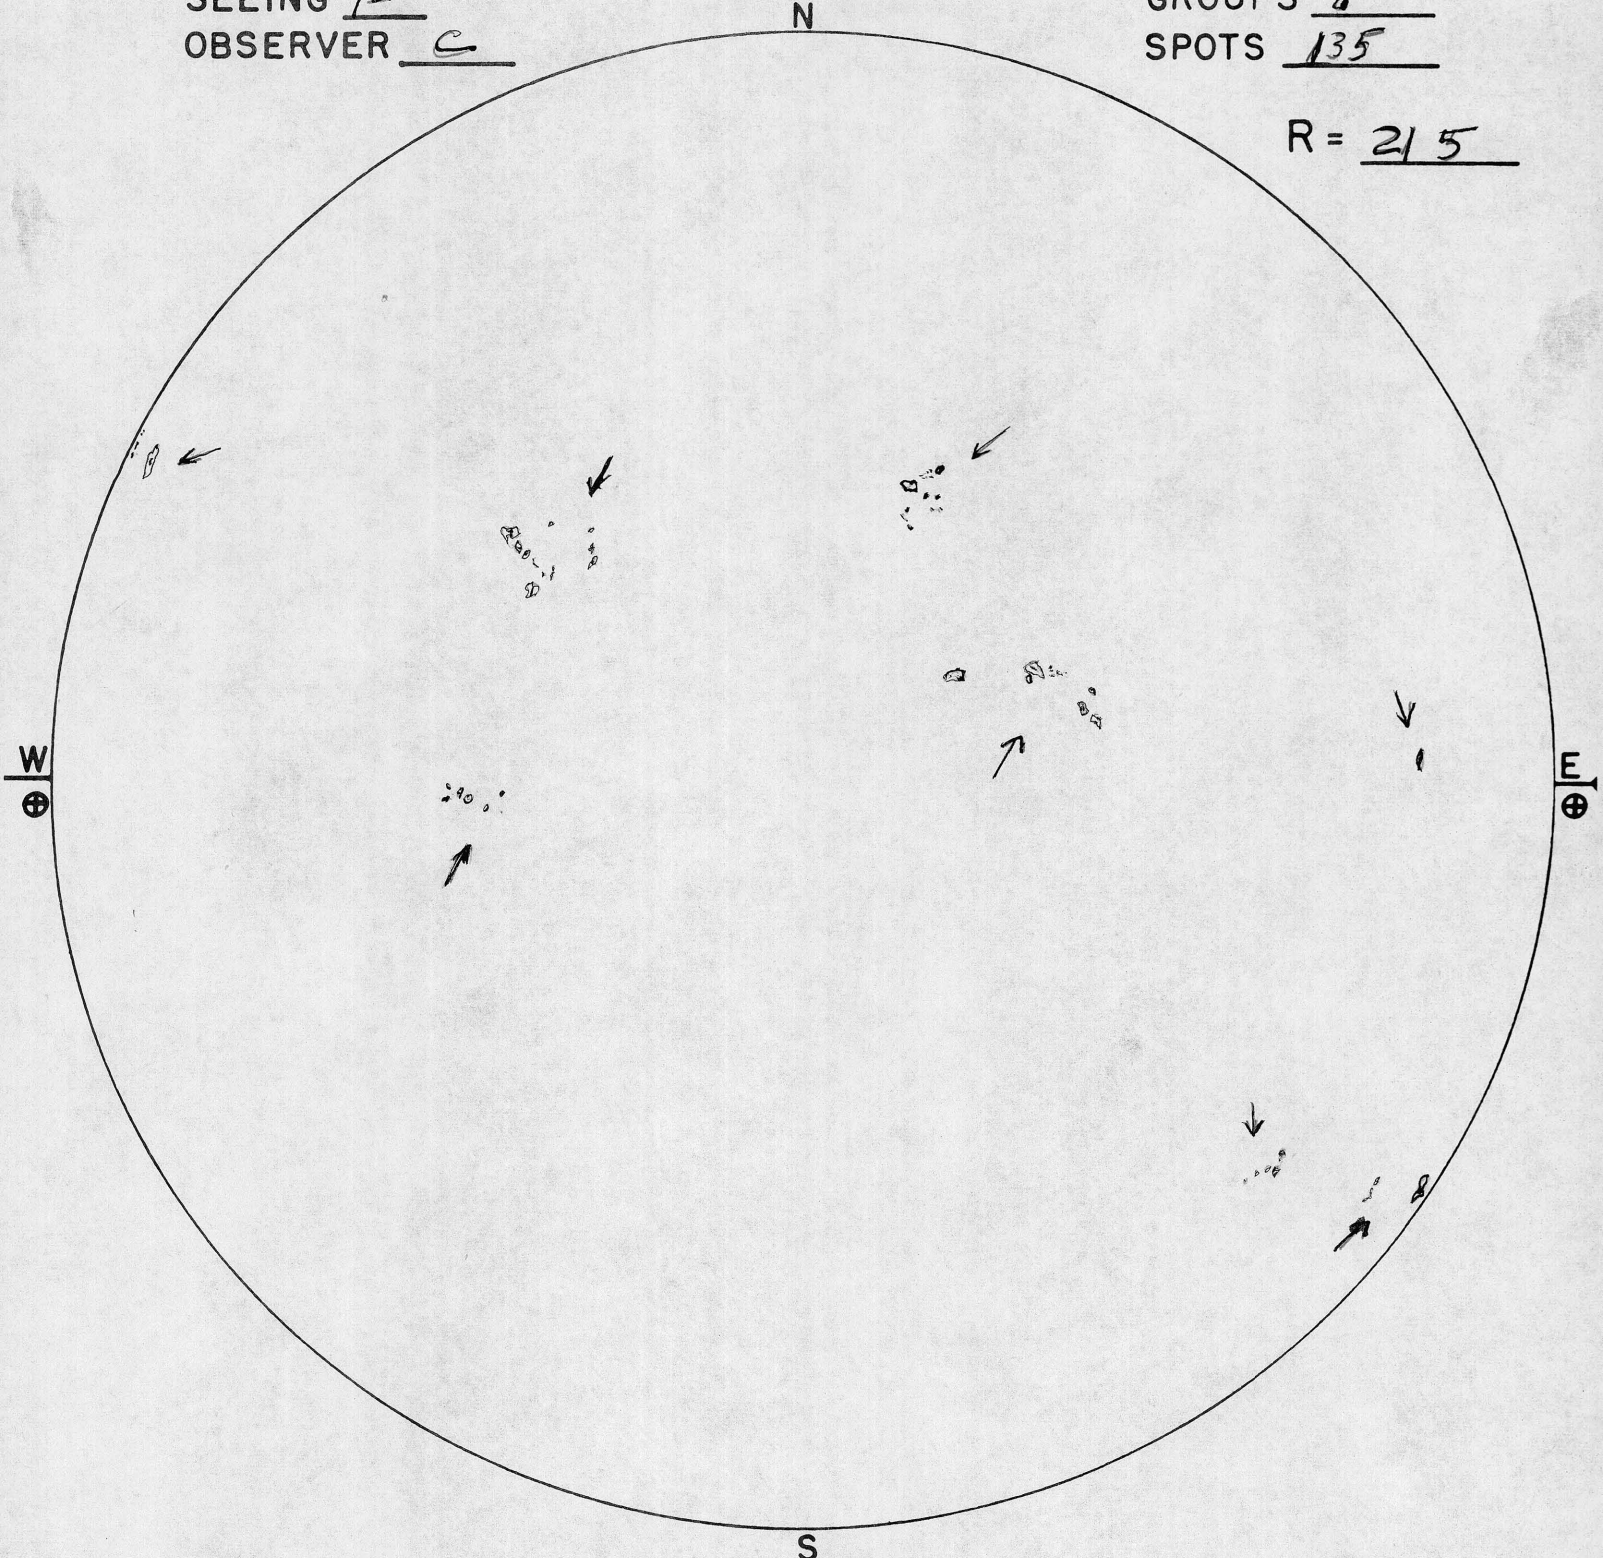

TIME 21^H 03^M

Partial Drawing
U.T. DATE 19 NOV '57

SKY CONDITION CLF

SEEING 1-

OBSERVER C

GROUPS 8

SPOTS 135

R = 215

SUNSPOT DRAWING
 SACRAMENTO PEAK OBSERVATORY
 SUNSPOT, NEW MEXICO