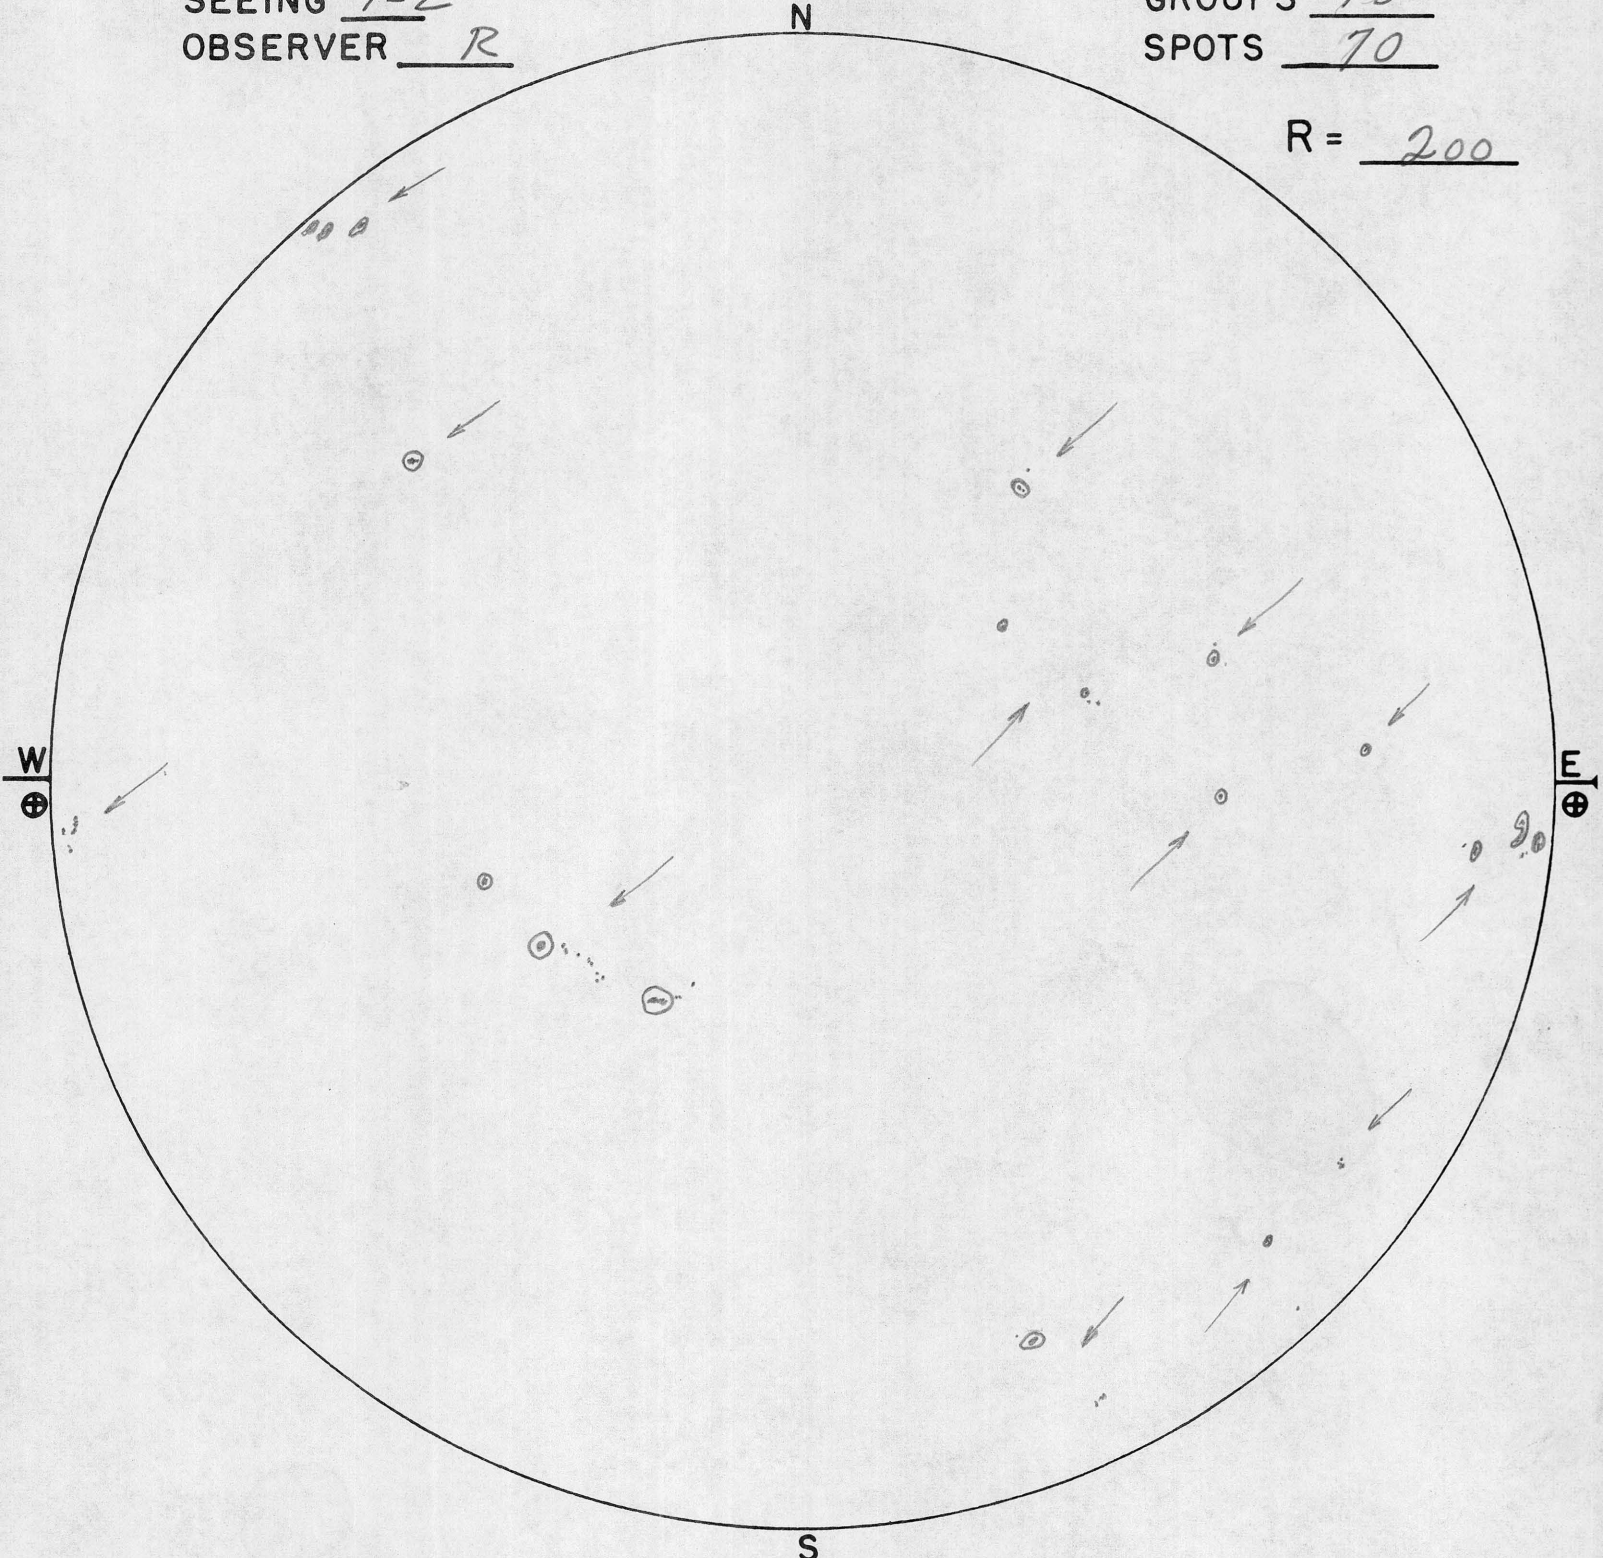

TIME 20^H 00^M U.T. DATE 6 Nov. 57

SKY CONDITION Cl I

SEEING 1-2

OBSERVER R

GROUPS 13

SPOTS 70

R = 200

SUNSPOT DRAWING
SACRAMENTO PEAK OBSERVATORY
SUNSPOT, NEW MEXICO