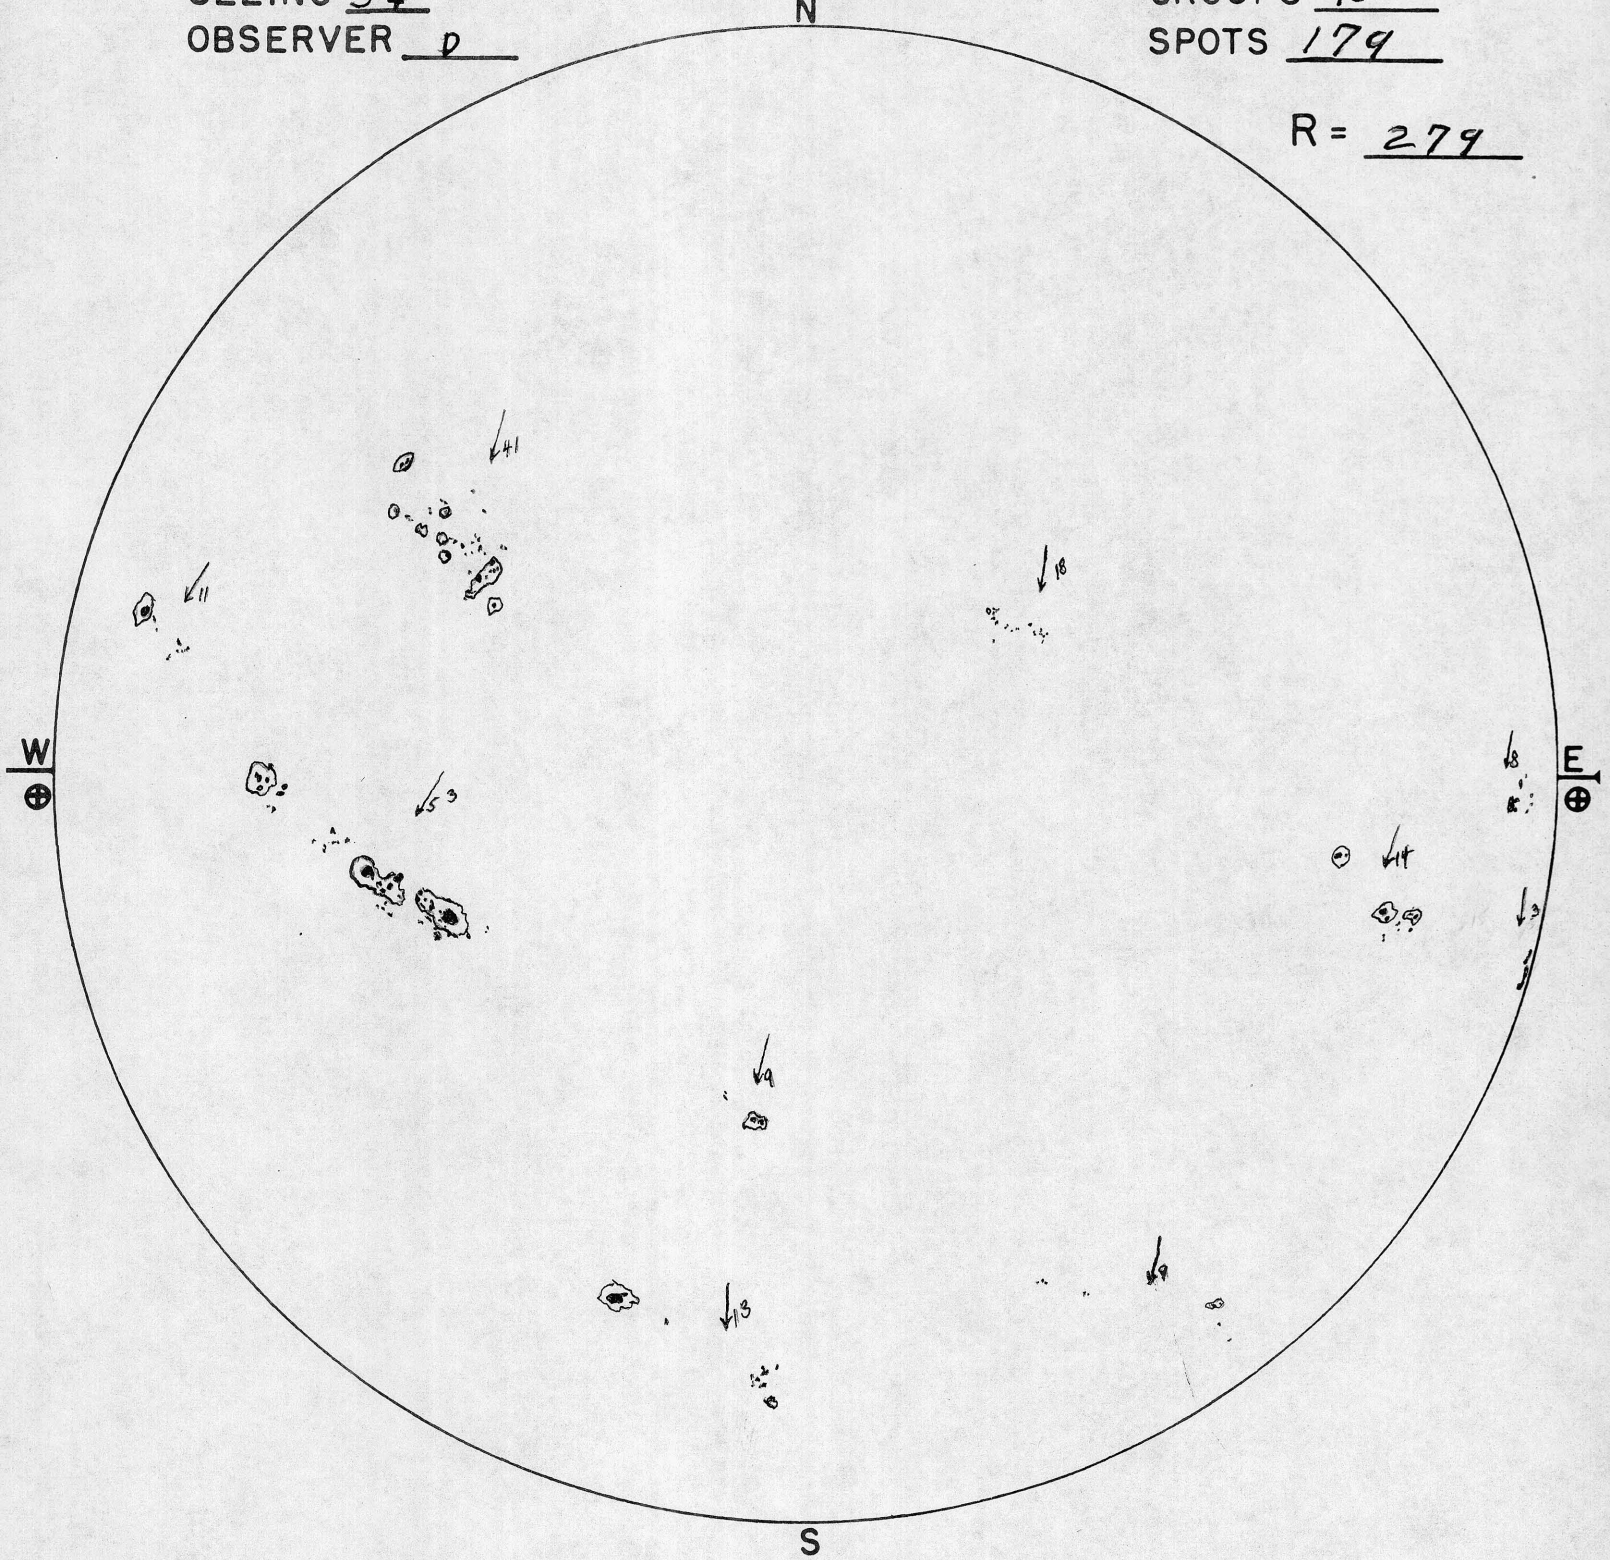

TIME 15 ^H 40 ^M U.T. DATE 13 SEPT '57

SKY CONDITION 1-2 ACU + CI

SEEING 3-4
OBSERVER D

GROUPS 10
SPOTS 179

R = 279

SUNSPOT DRAWING
SACRAMENTO PEAK OBSERVATORY
SUNSPOT, NEW MEXICO