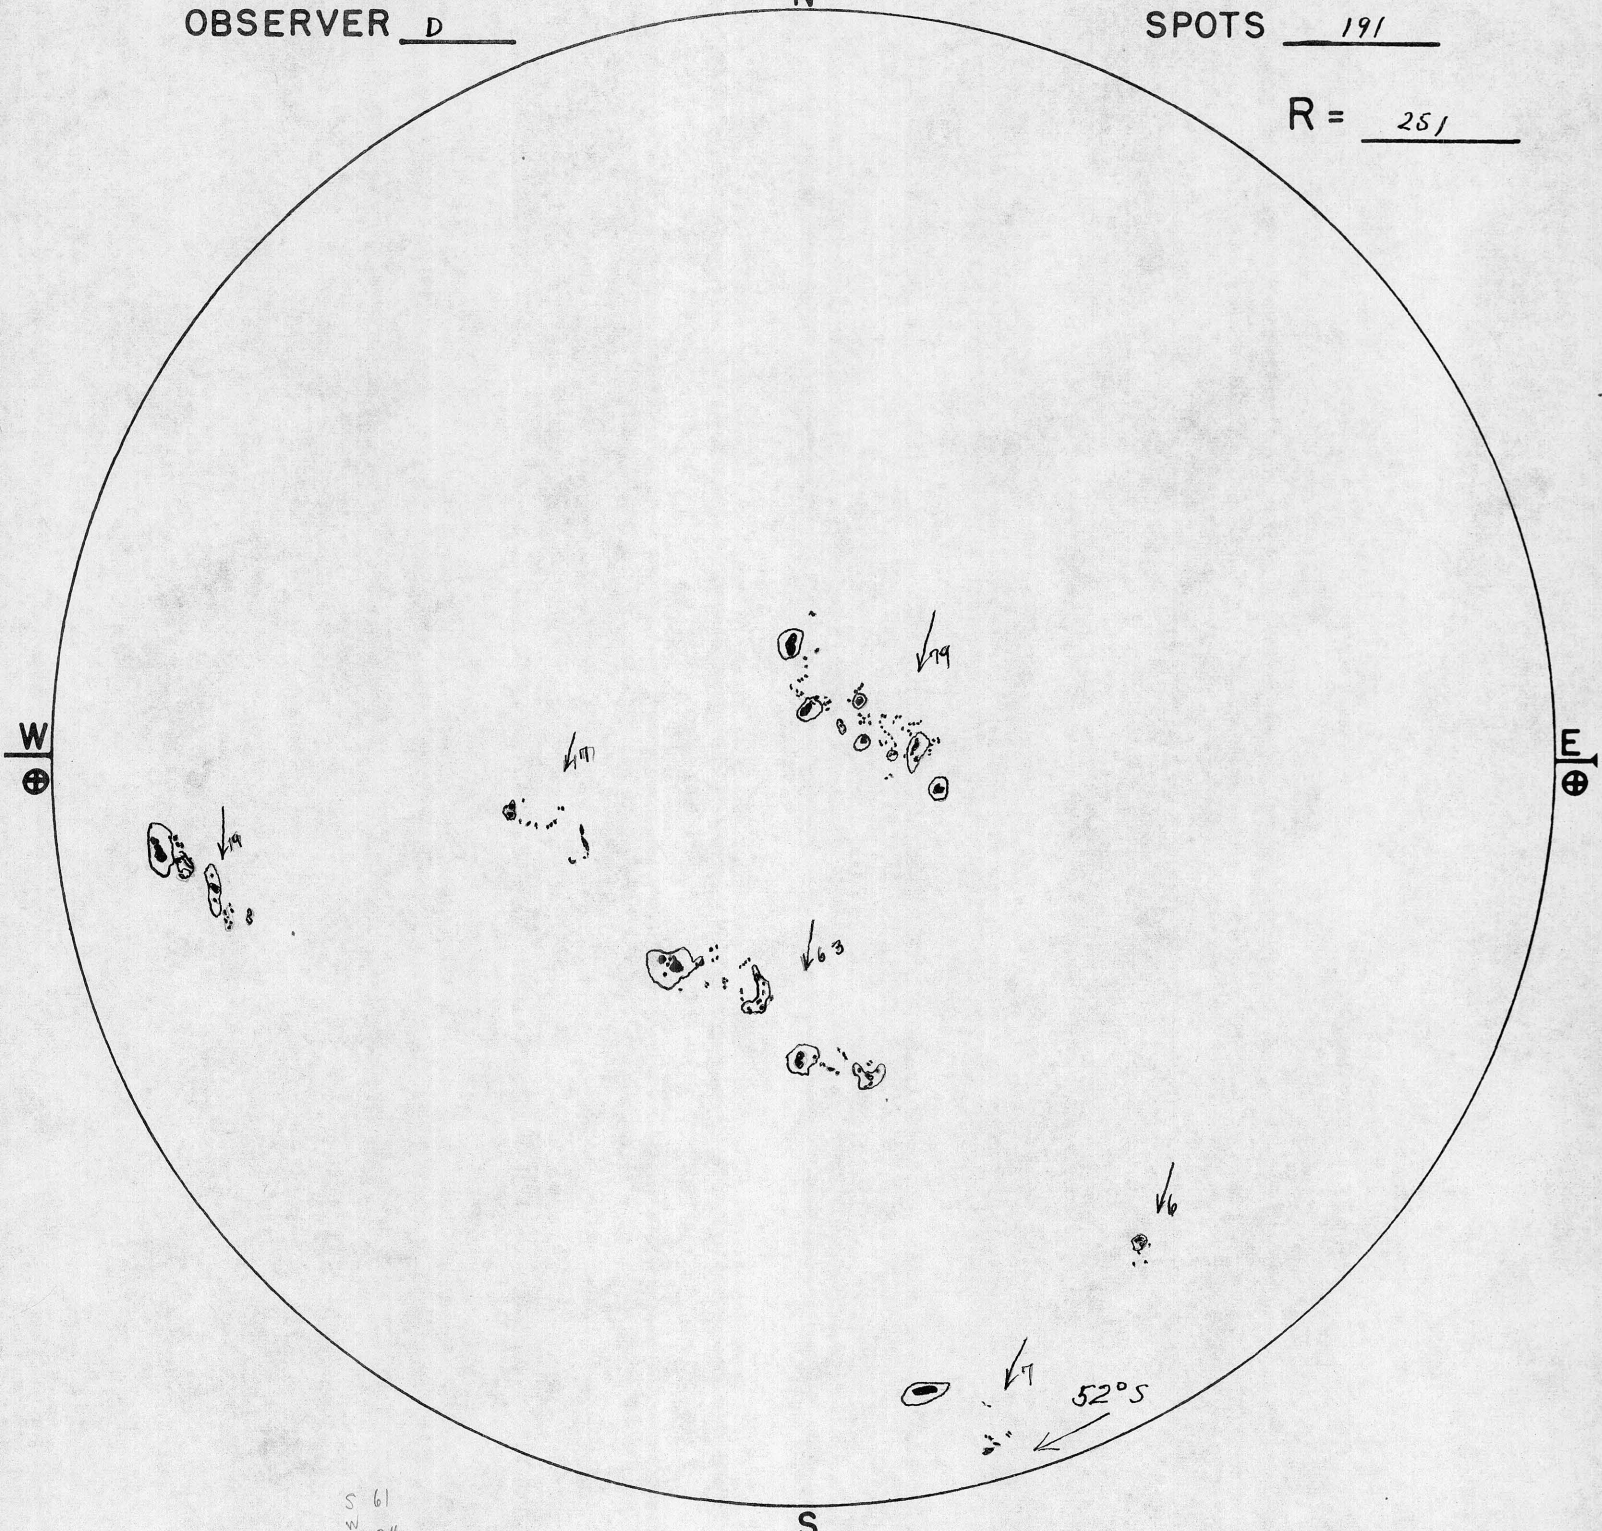

TIME 16 <sup>H</sup> 30 <sup>M</sup> U.T. DATE 10 SEPT. '57

SKY CONDITION scT. 1Acv

SEEING 3-4  
OBSERVER D

GROUPS 6  
SPOTS 191

R = 251

165  
196  
S 61  
W E 34

SUNSPOT DRAWING  
SACRAMENTO PEAK OBSERVATORY  
SUNSPOT, NEW MEXICO