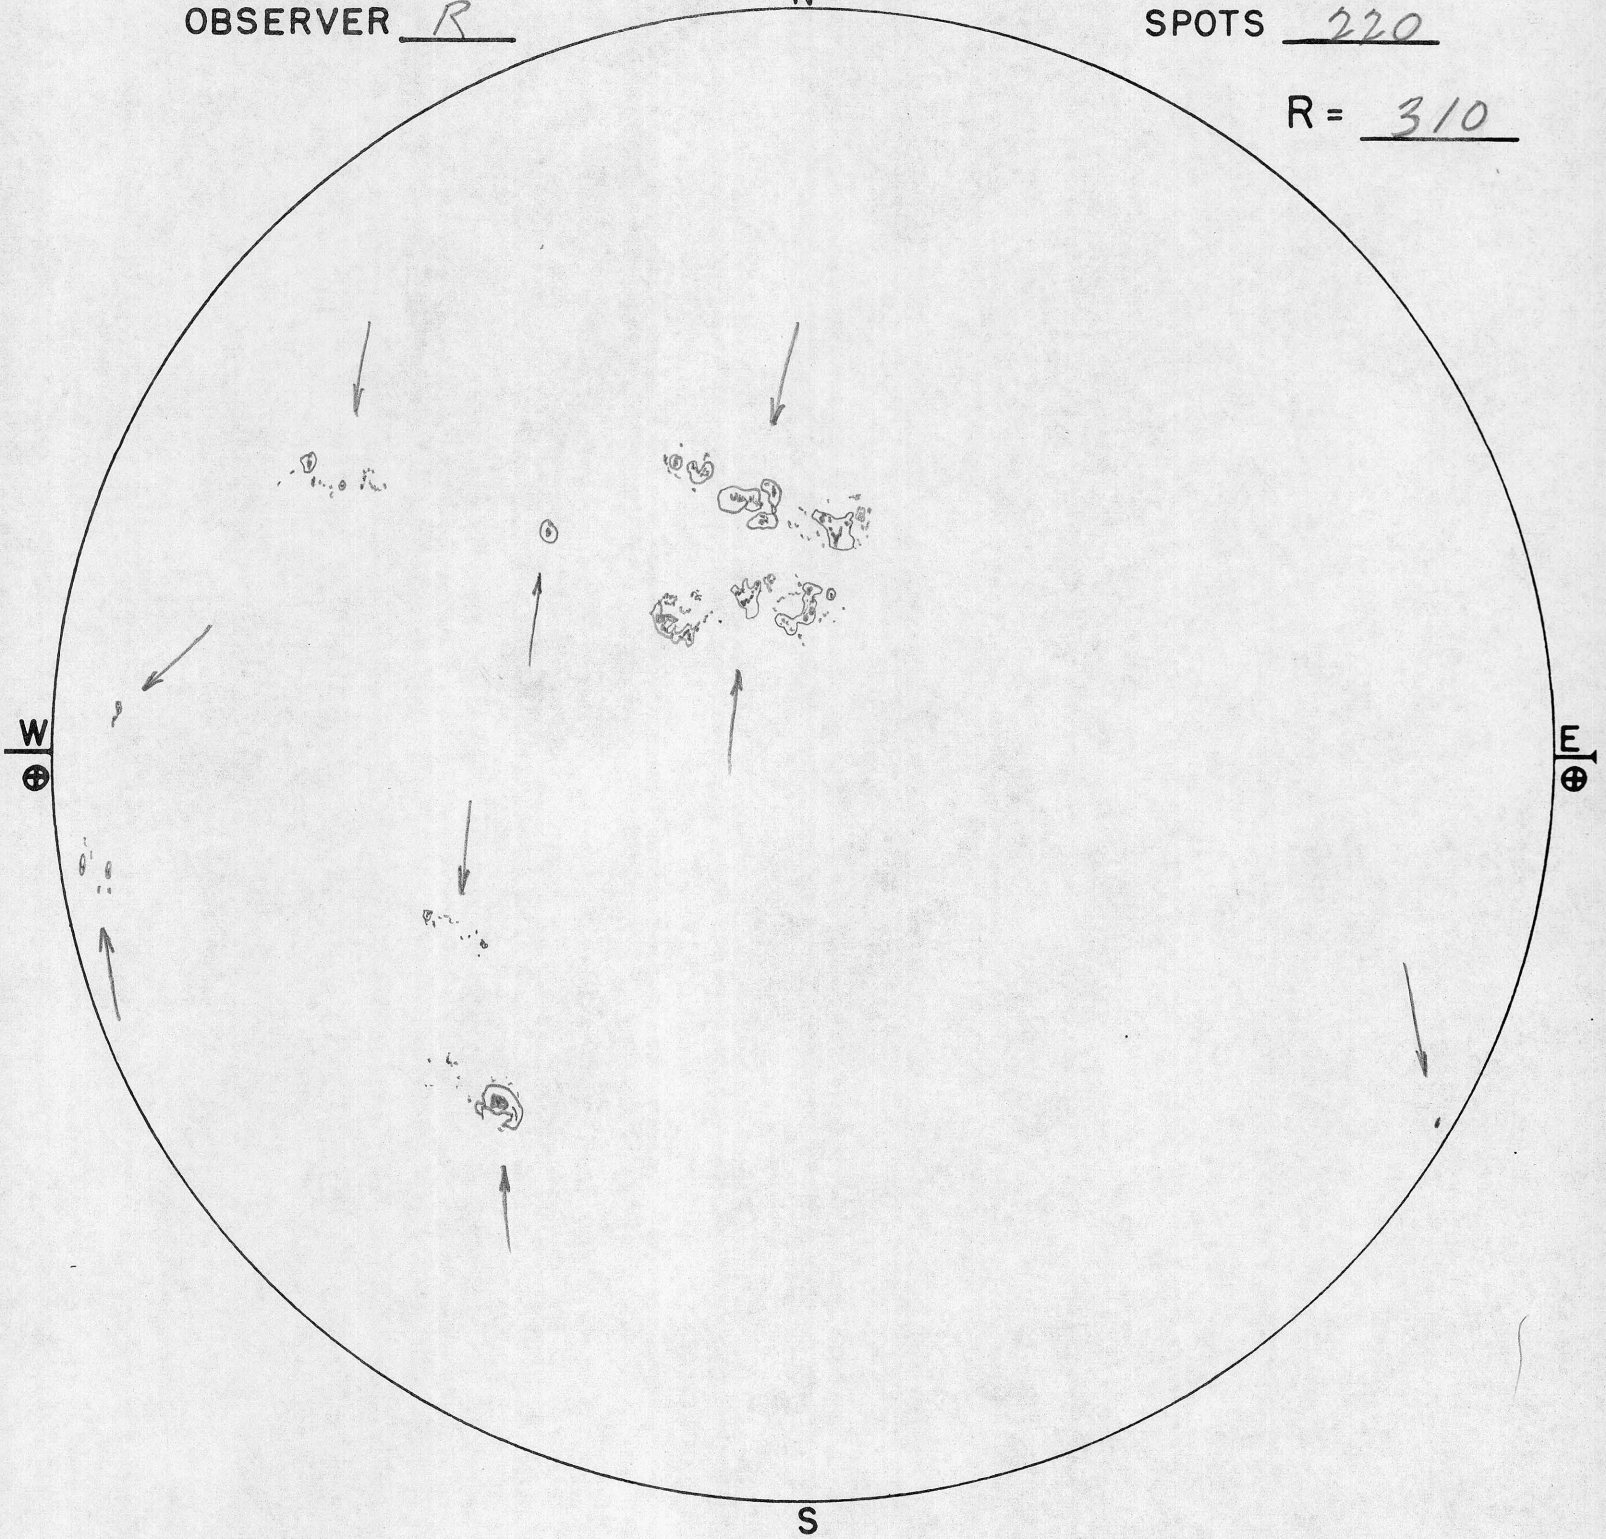

TIME 15 ^H 30 ^M U.T. DATE 1 Sept. 57
SKY CONDITION Pi
SEEING 3
OBSERVER R

GROUPS 9
SPOTS 220

R = 310

SUNSPOT DRAWING
SACRAMENTO PEAK OBSERVATORY
SUNSPOT, NEW MEXICO