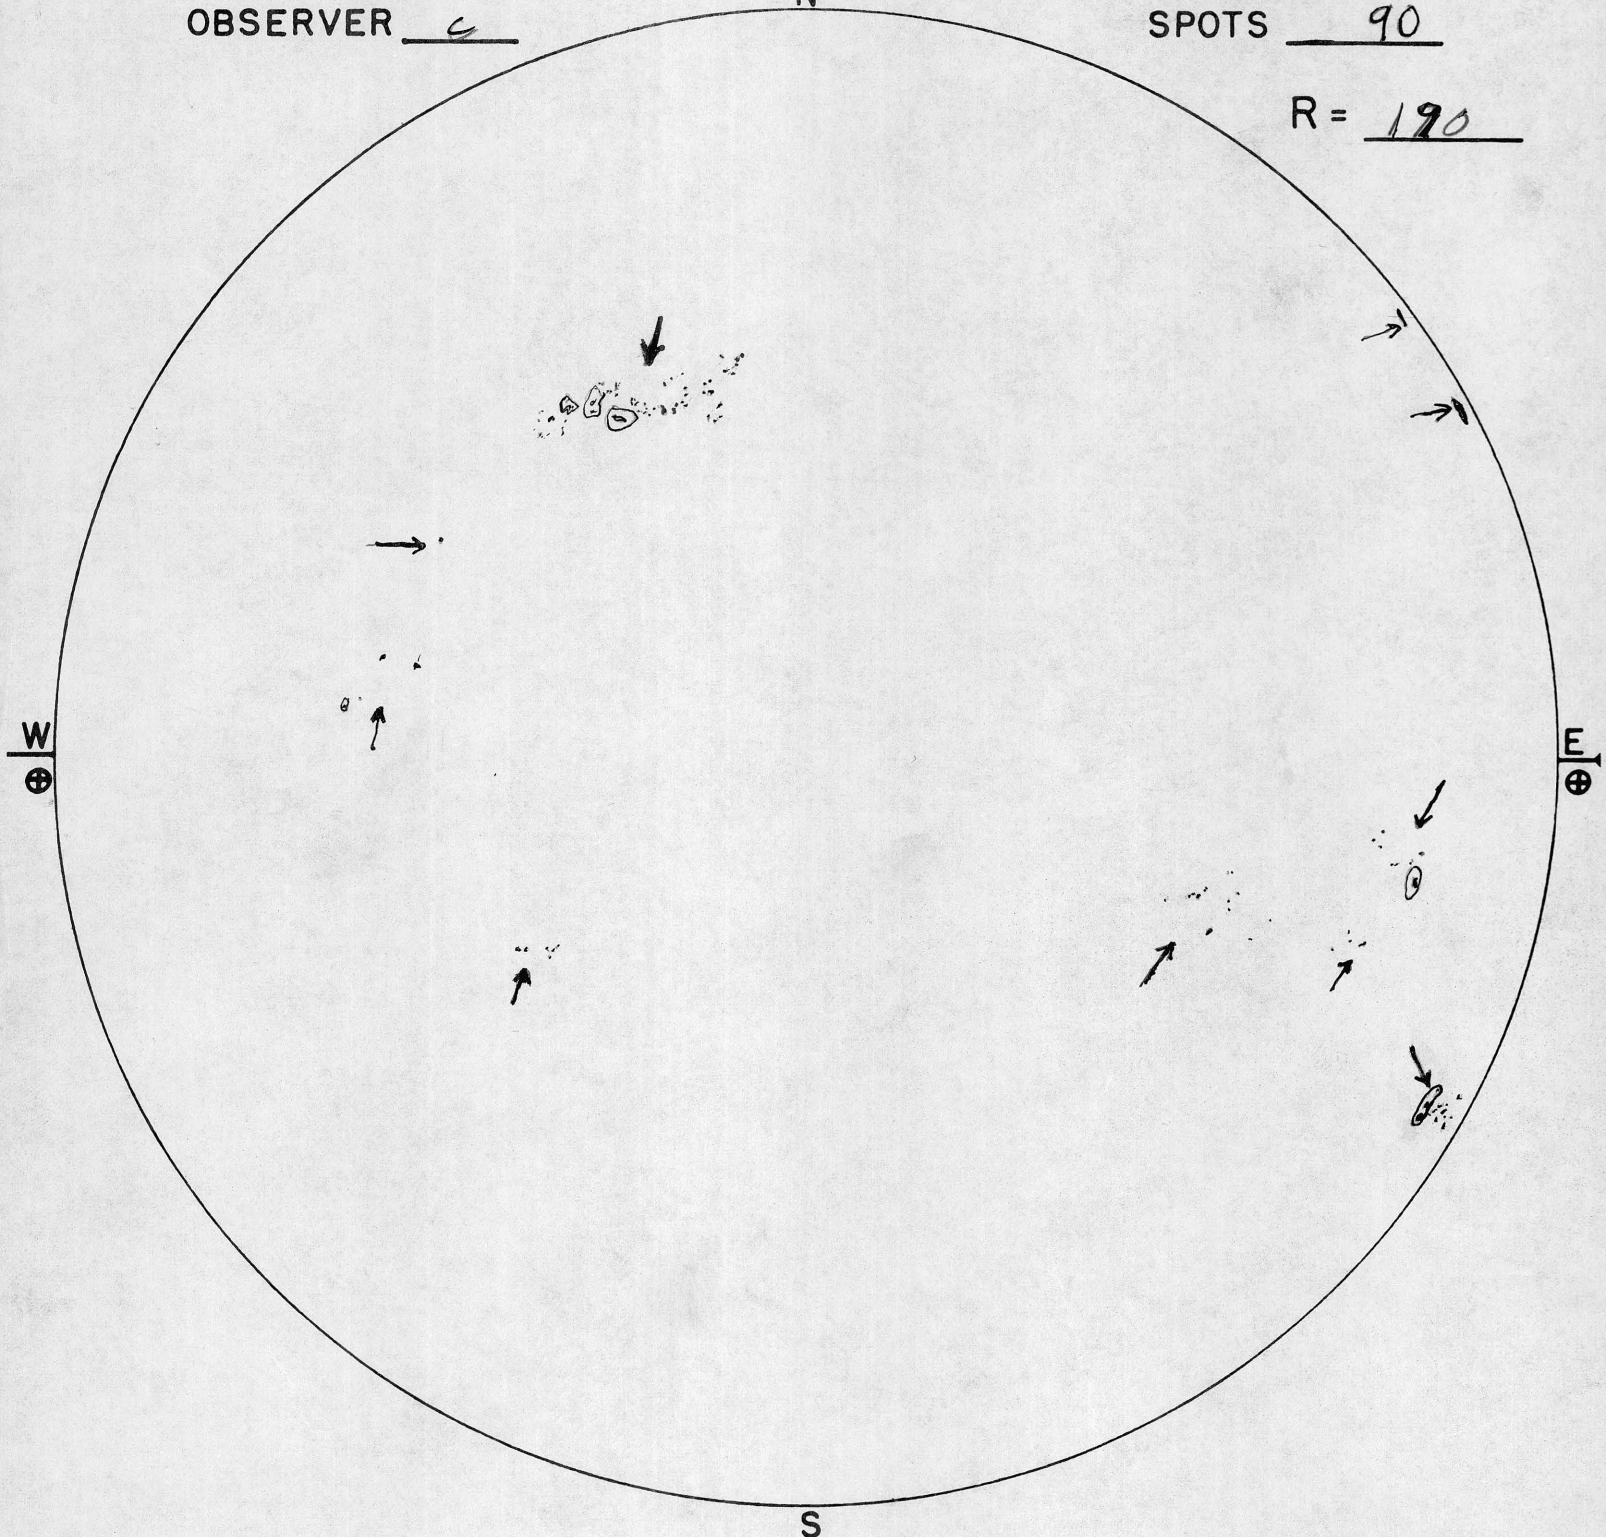

TIME 13 H 07 M U.T. DATE 15 June 57
SKY CONDITION 210
SEEING 2-3 N
OBSERVER C GROUPS 10
SPOTS 90

R = 190

SUNSPOT DRAWING
SACRAMENTO PEAK OBSERVATORY
SUNSPOT, NEW MEXICO