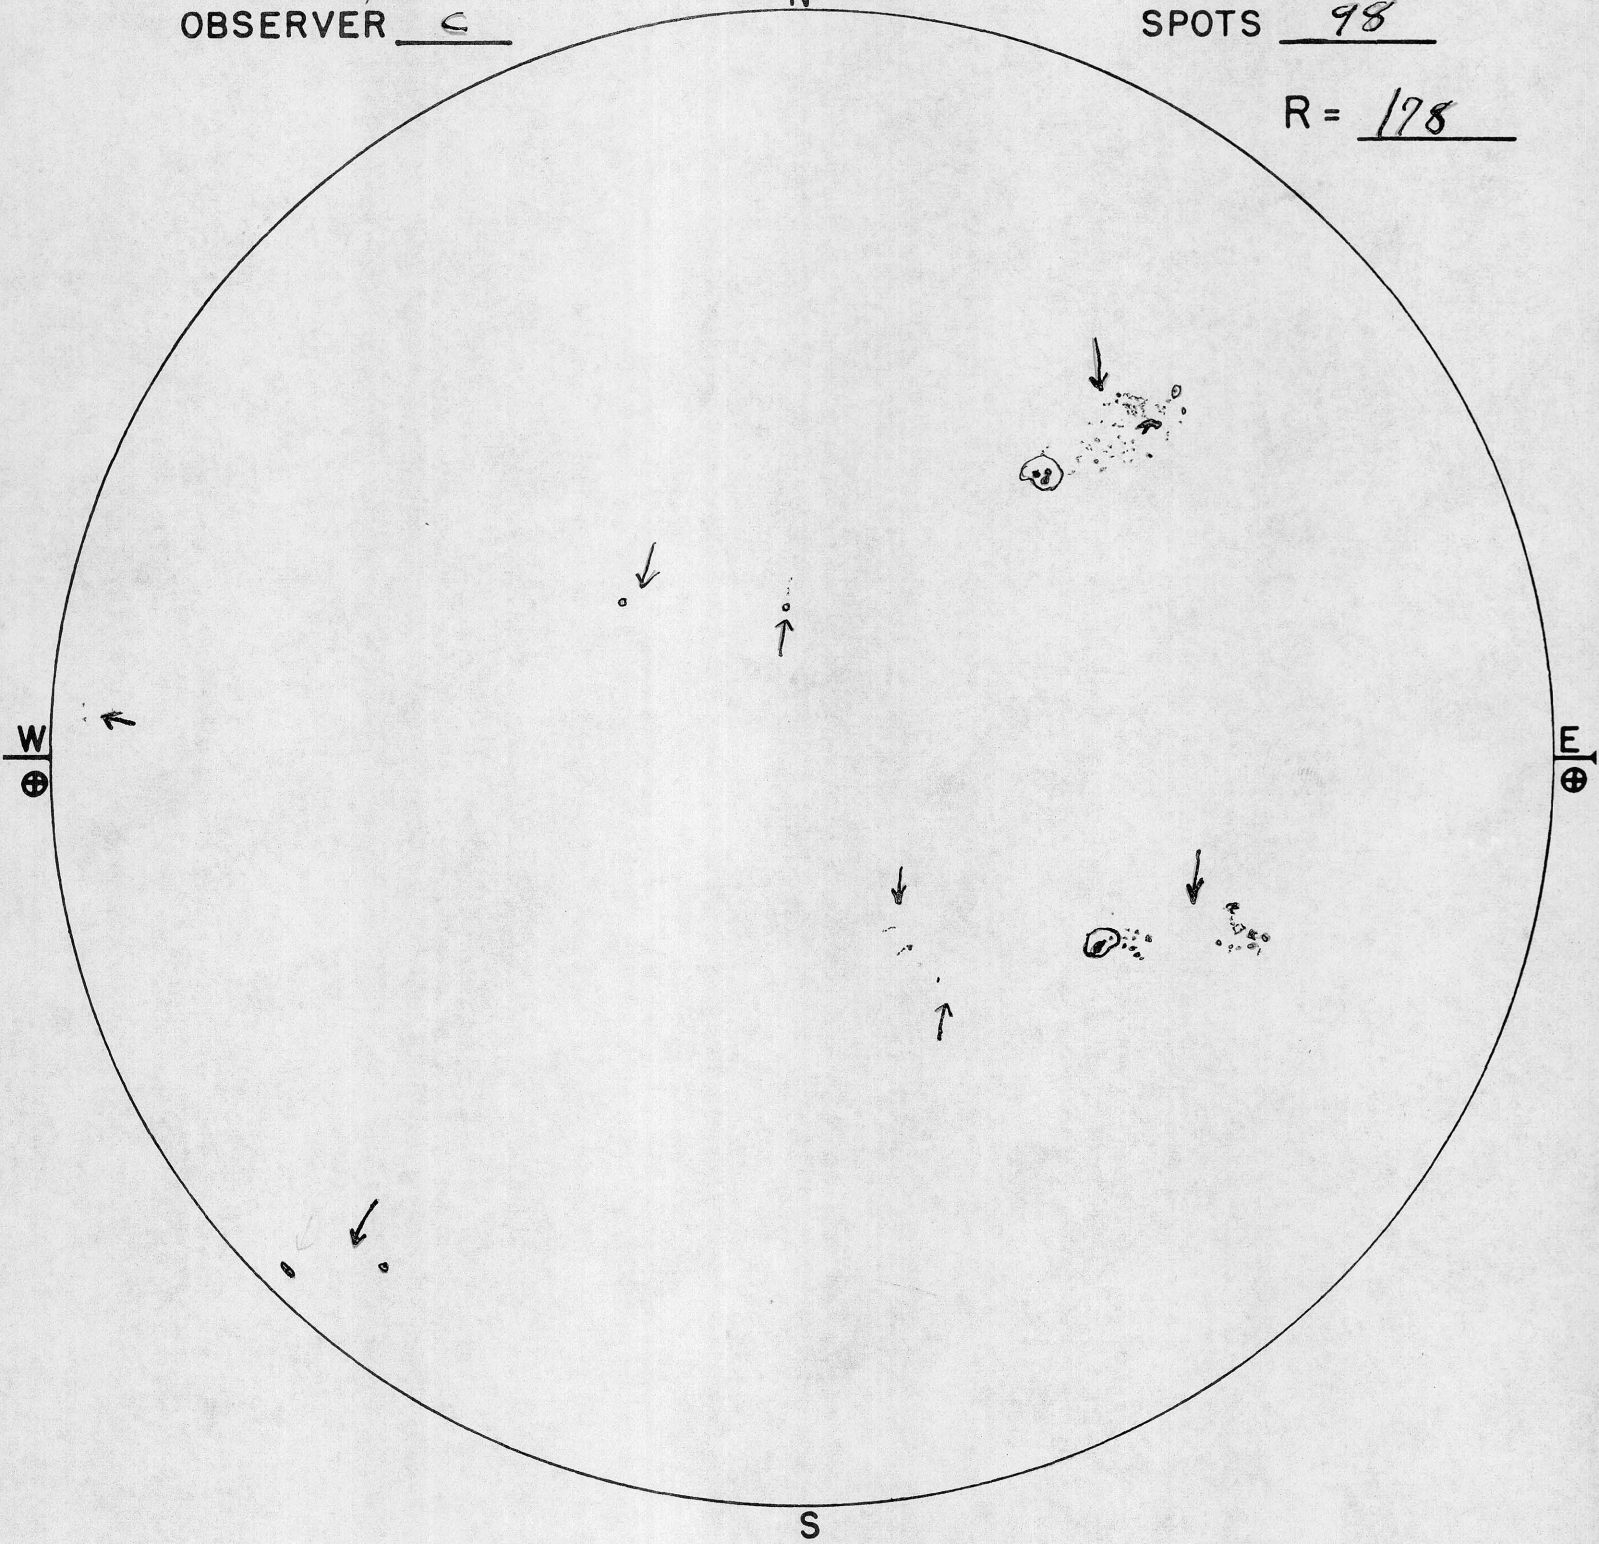

PARTIAL DRAWING

TIME 22<sup>H</sup> 45<sup>M</sup> U.T. DATE 8 MAY 57

SKY CONDITION >500 CU

SEEING 1-  
OBSERVER C

GROUPS 8  
SPOTS 98

R = 178

SUNSPOT DRAWING  
SACRAMENTO PEAK OBSERVATORY  
SUNSPOT, NEW MEXICO