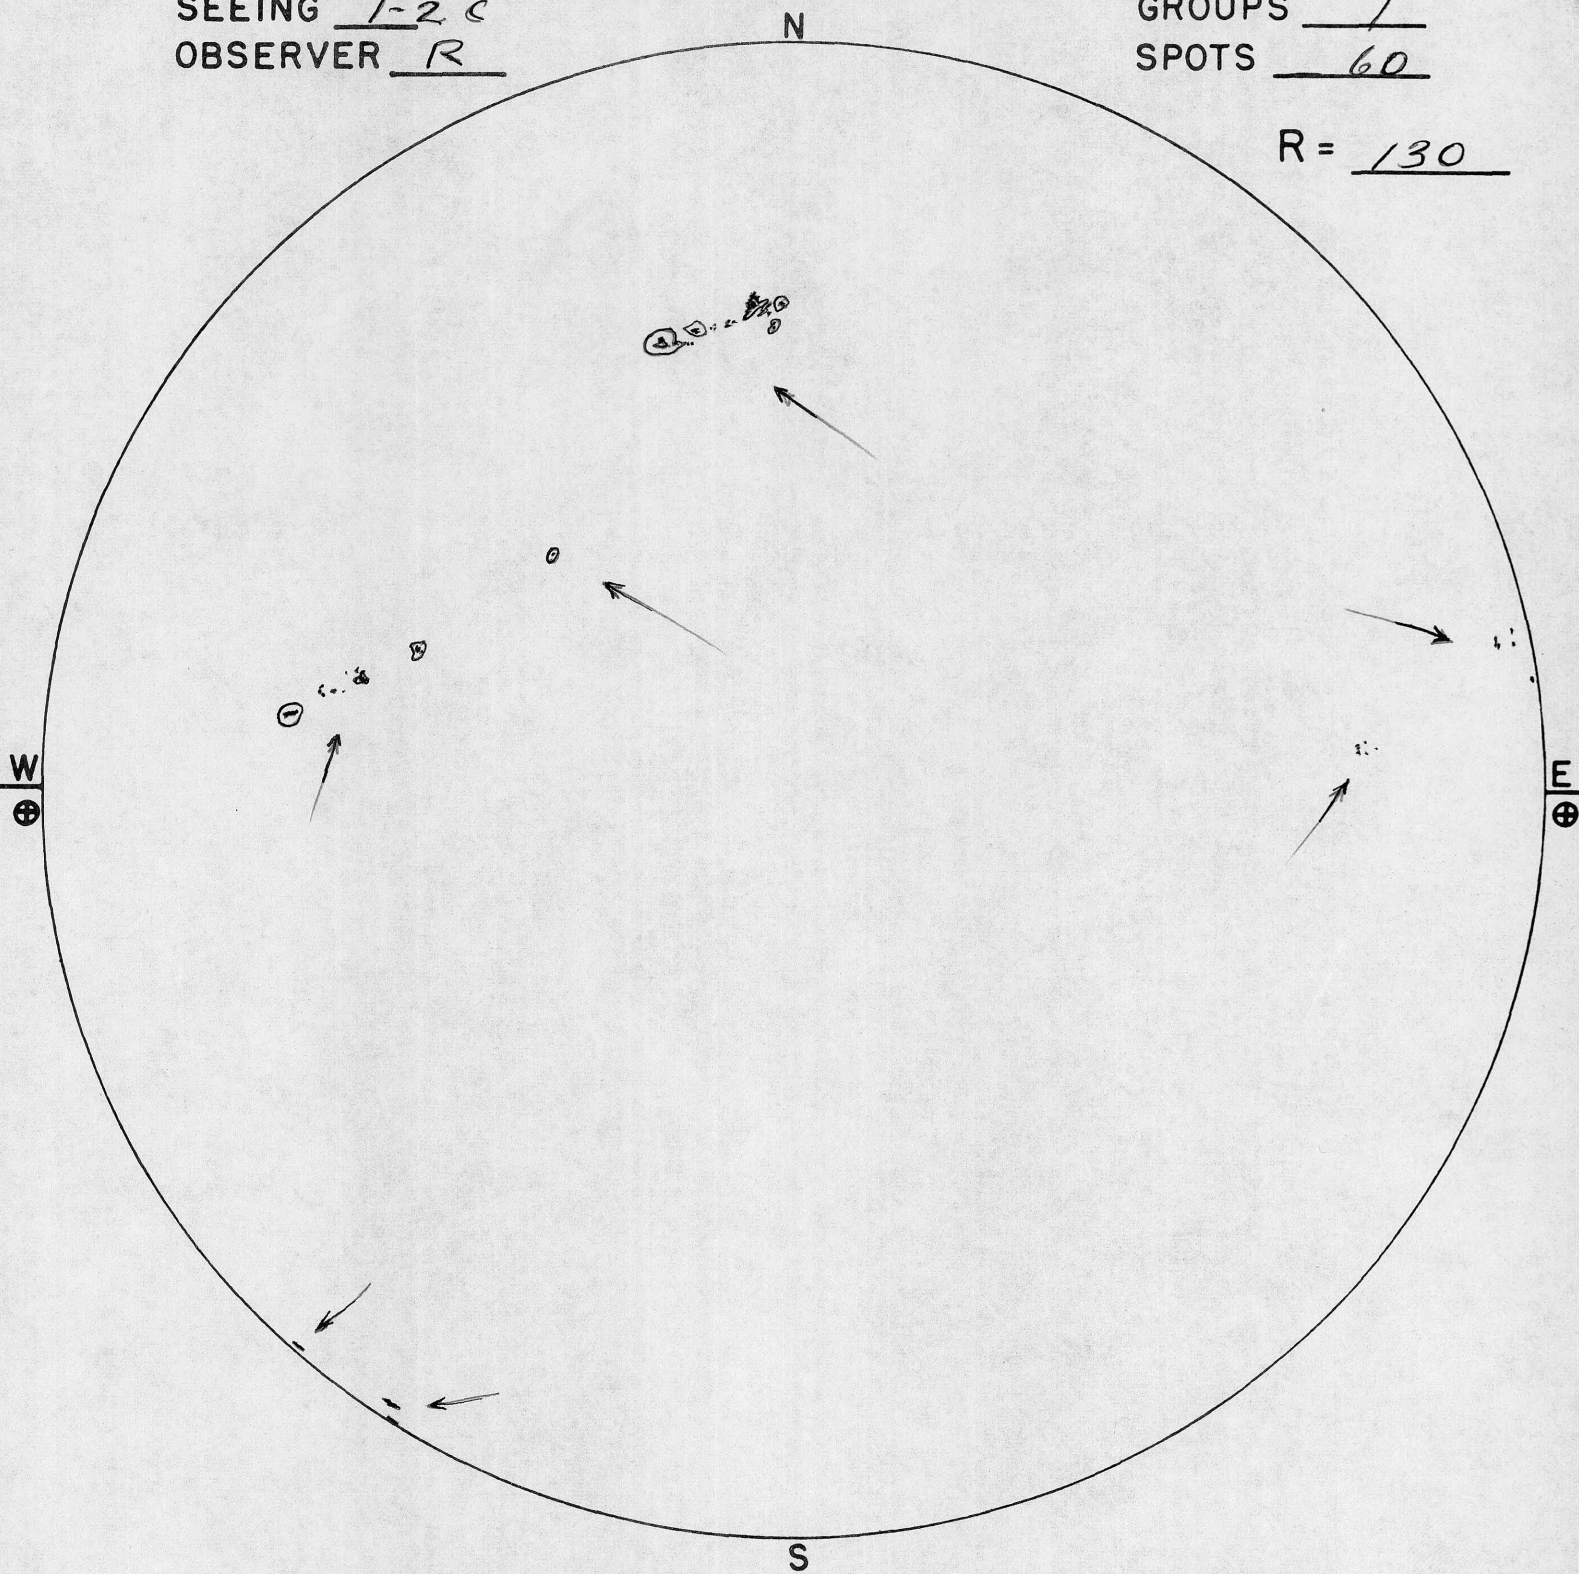

TIME 17^H 00^M U.T. DATE 27 FEB. 57
SKY CONDITION >500
SEEING 1-2 C
OBSERVER R

GROUPS 7
SPOTS 60

R = 130

SUNSPOT DRAWING
SACRAMENTO PEAK OBSERVATORY
SUNSPOT, NEW MEXICO