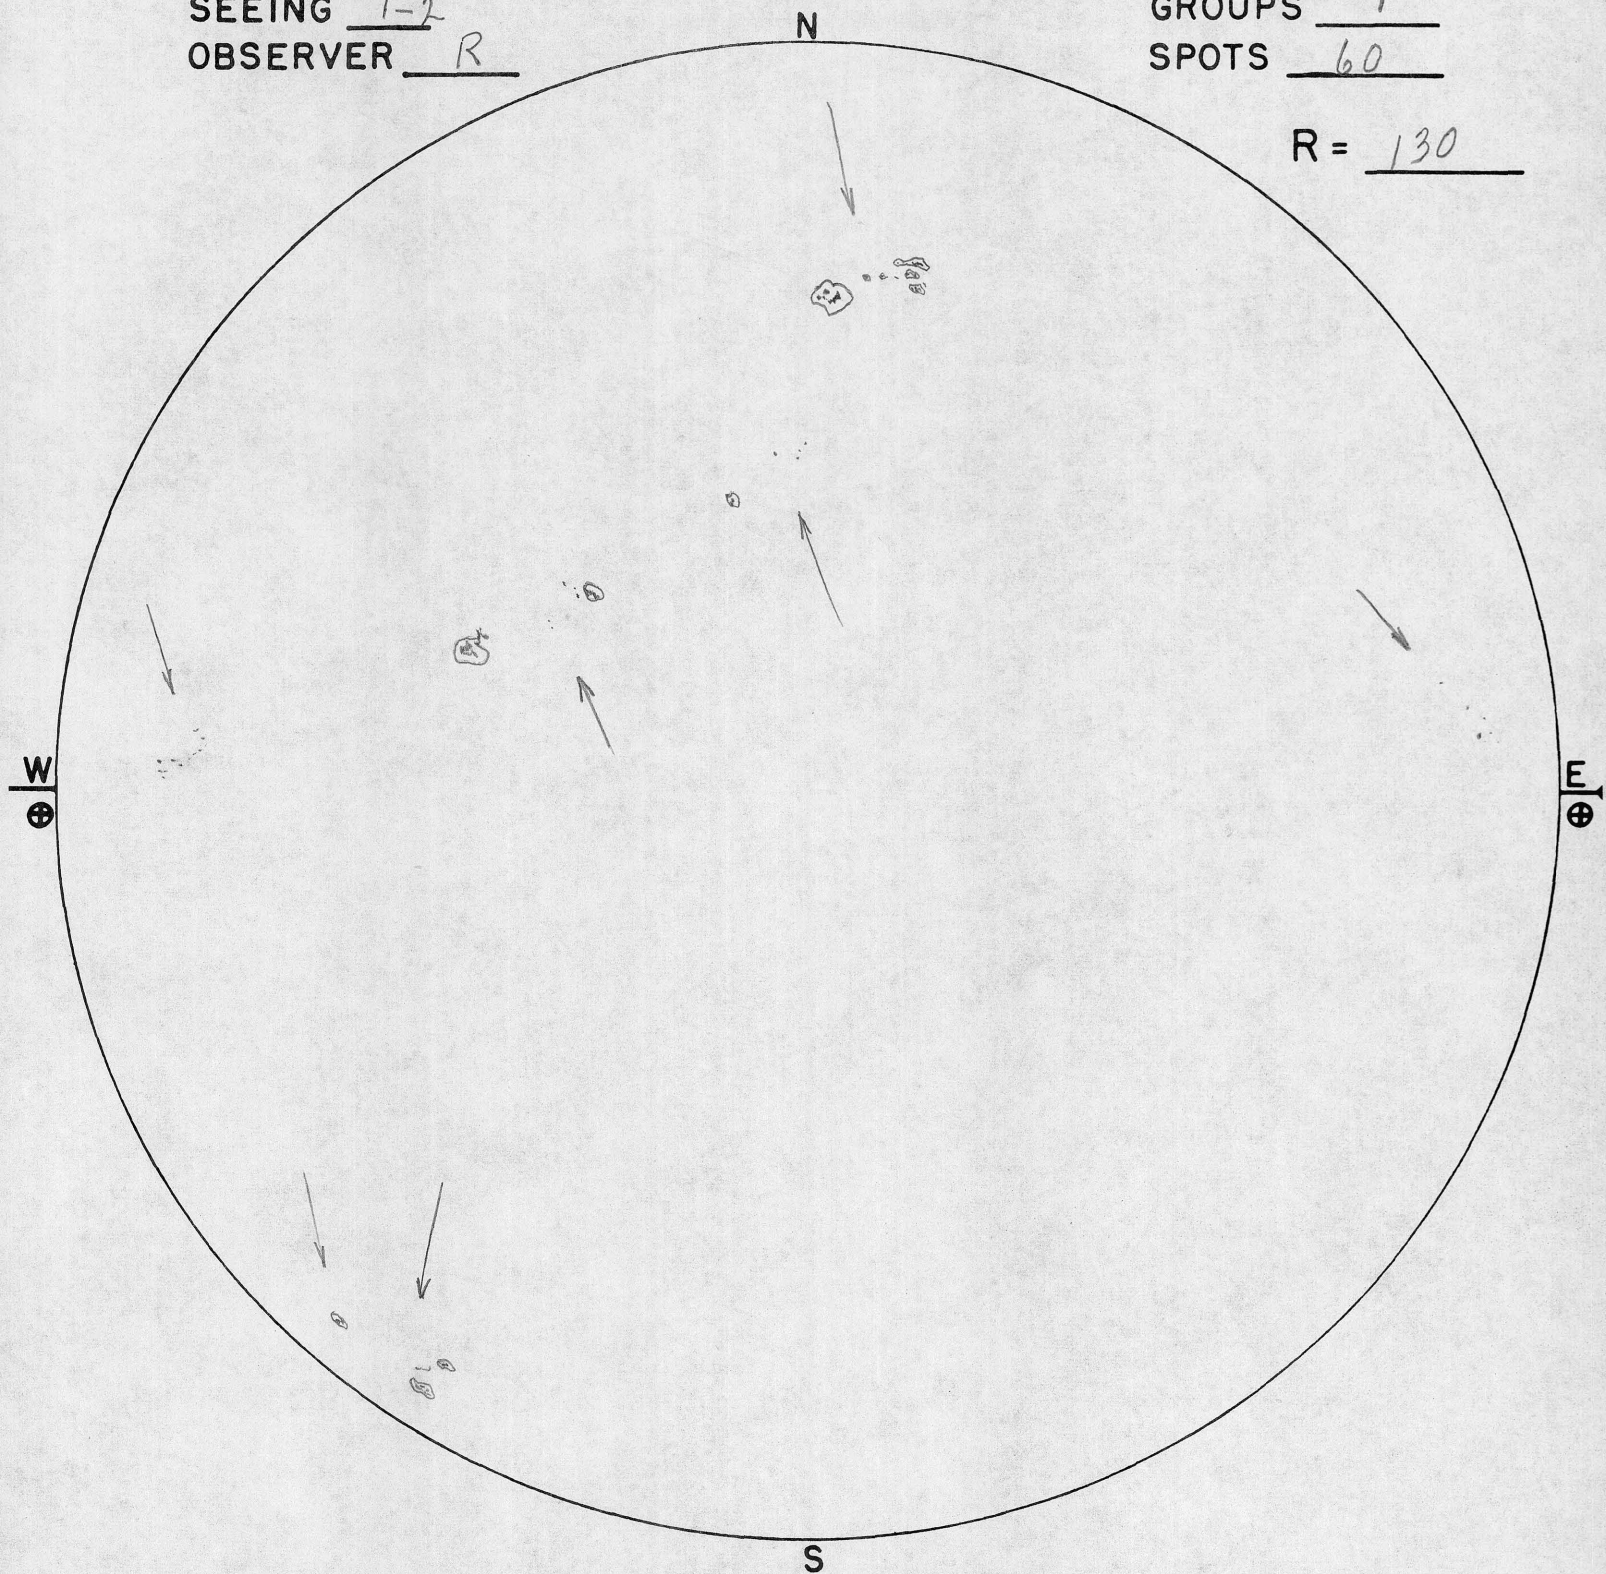

TIME 14 H 50 M U.T. DATE 26 FEB 57
SKY CONDITION >500
SEEING 1-2
OBSERVER R

GROUPS 7
SPOTS 60

R = 130

SUNSPOT DRAWING
SACRAMENTO PEAK OBSERVATORY
SUNSPOT, NEW MEXICO