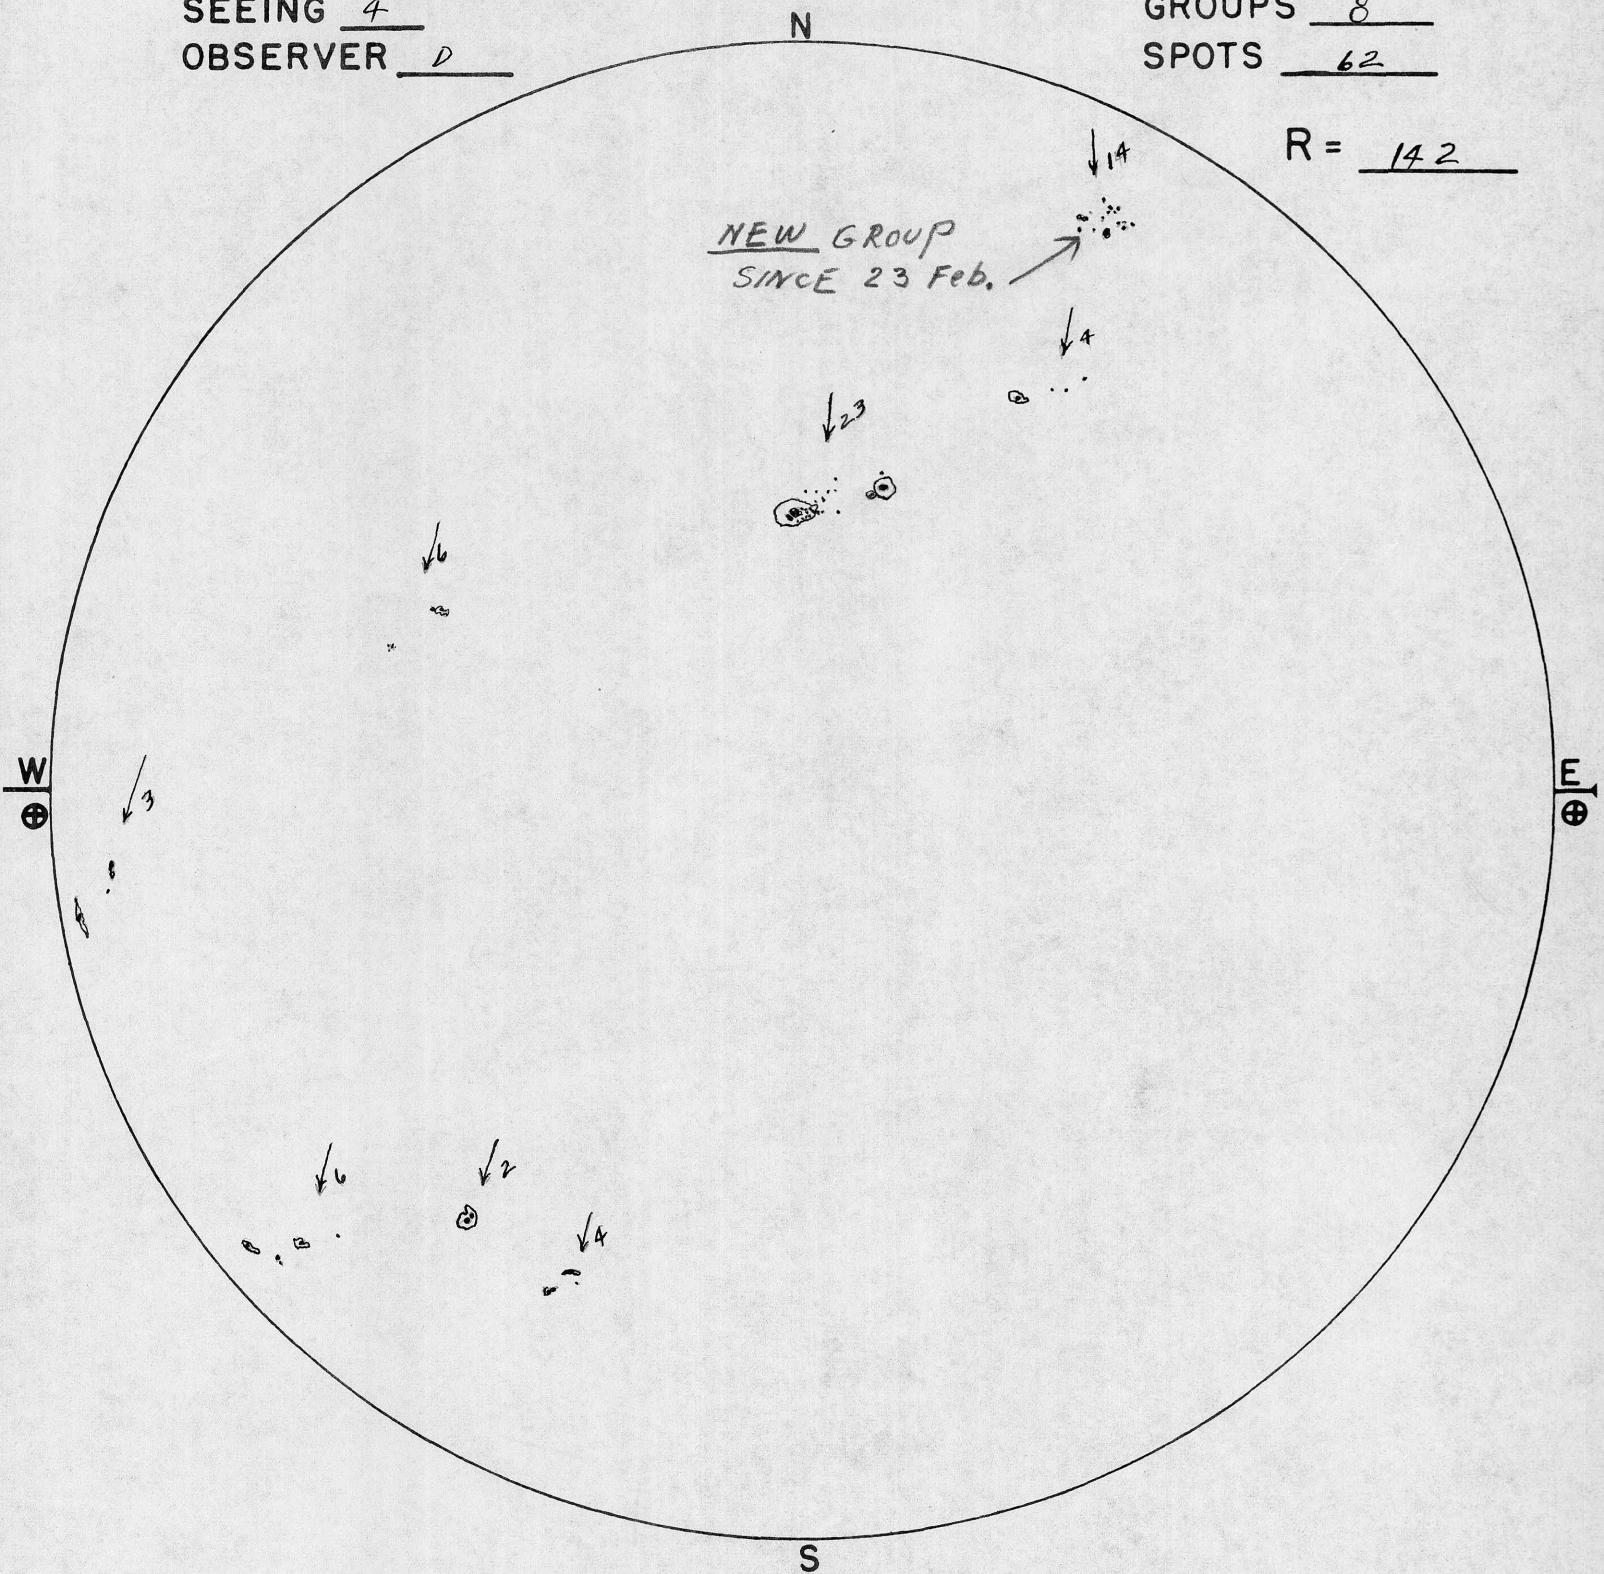

TIME 15 ^H 00 ^M U.T. DATE 24 Feb. 57

SKY CONDITION B. SNOW FR. Co

SEEING 4

OBSERVER D

GROUPS 8

SPOTS 62

R = 142

SUNSPOT DRAWING
SACRAMENTO PEAK OBSERVATORY
SUNSPOT, NEW MEXICO