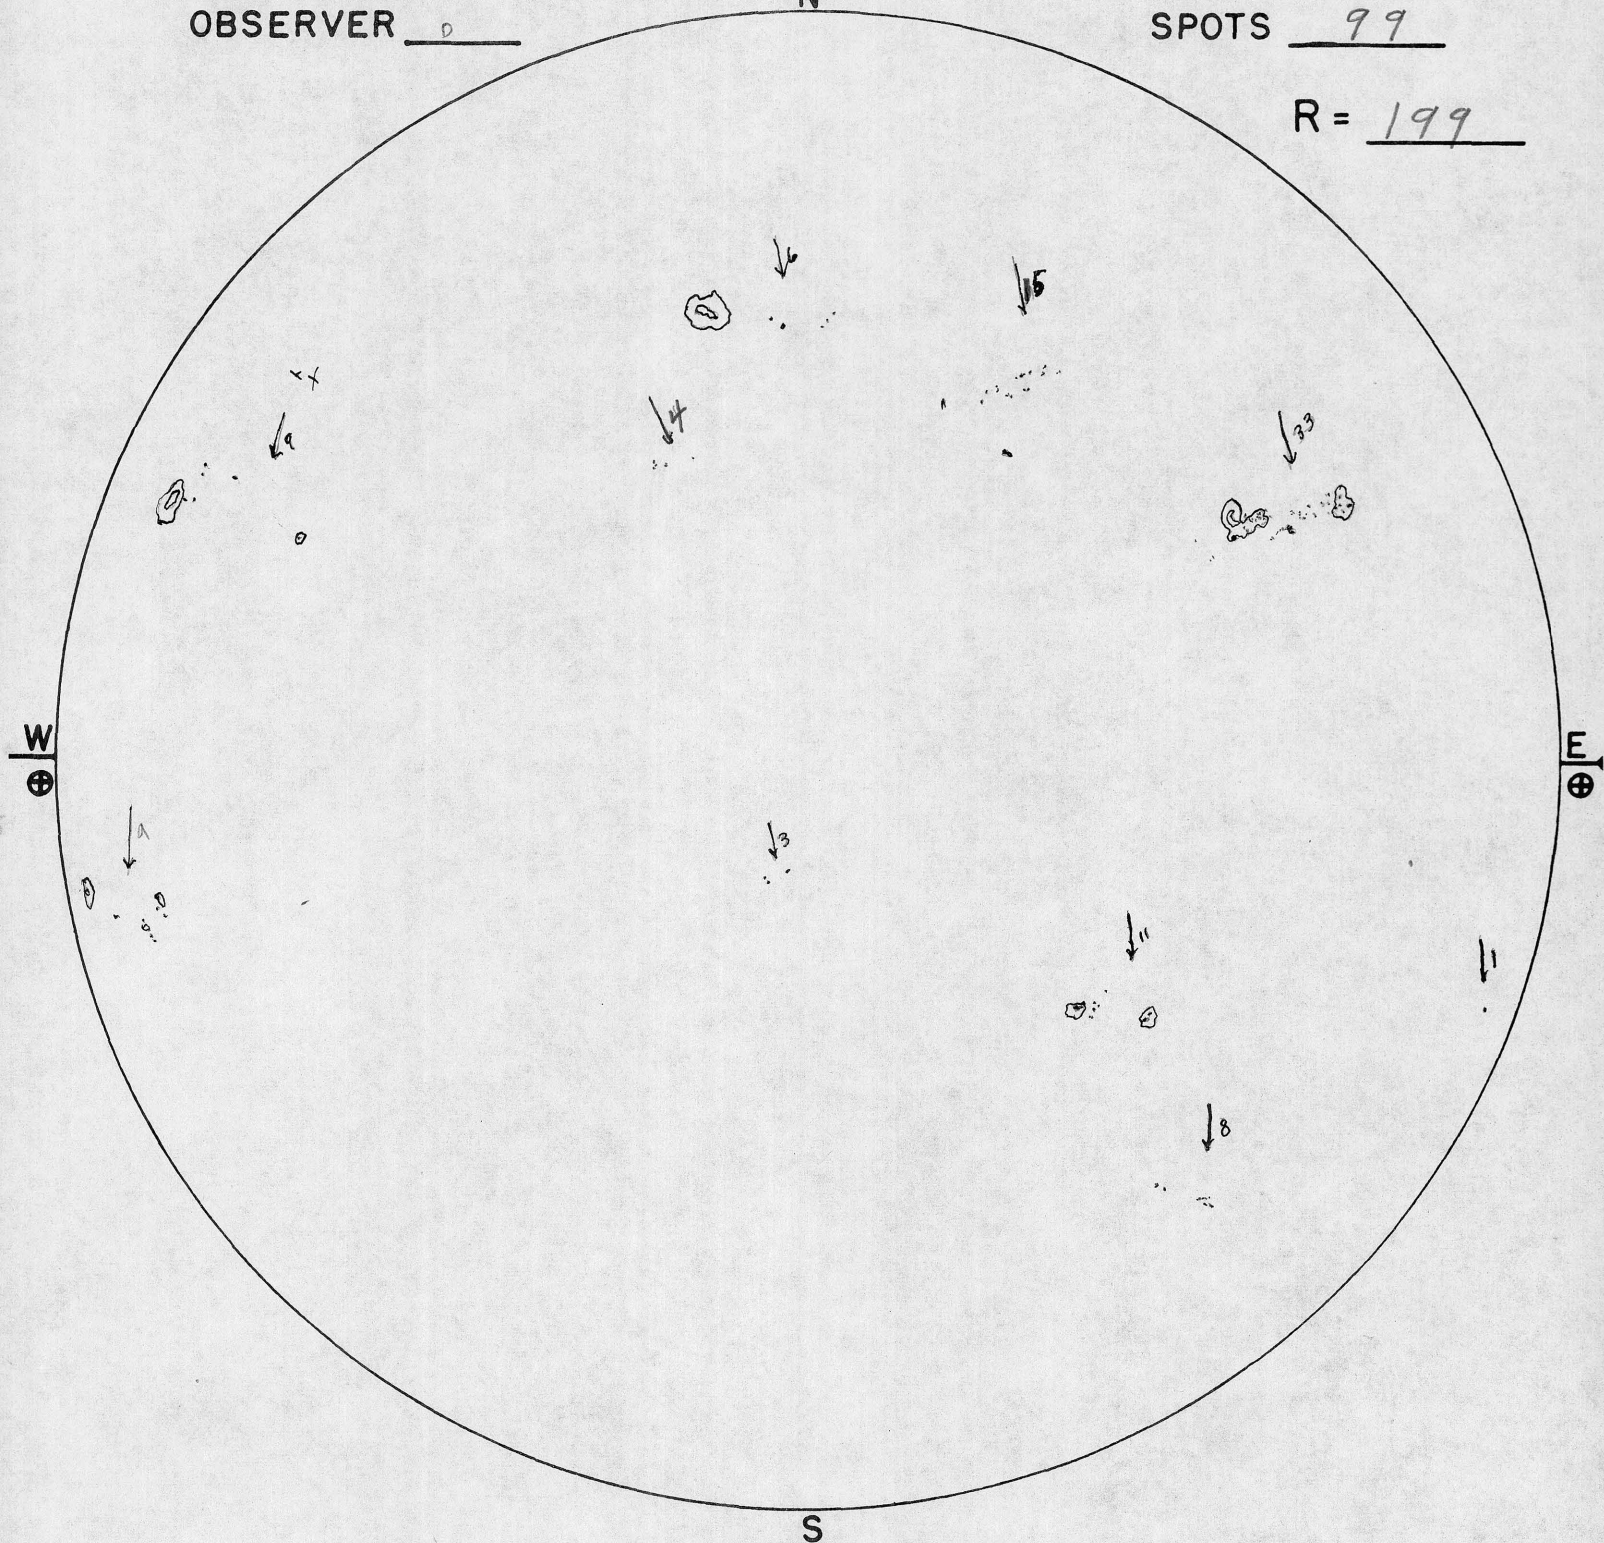

TIME 15 <sup>H</sup> 20 <sup>M</sup> U.T. DATE 30 Dec 56

SKY CONDITION CL I

SEEING 3-4  
OBSERVER D

GROUPS 10  
SPOTS 99

R = 199

SUNSPOT DRAWING  
SACRAMENTO PEAK OBSERVATORY  
SUNSPOT, NEW MEXICO