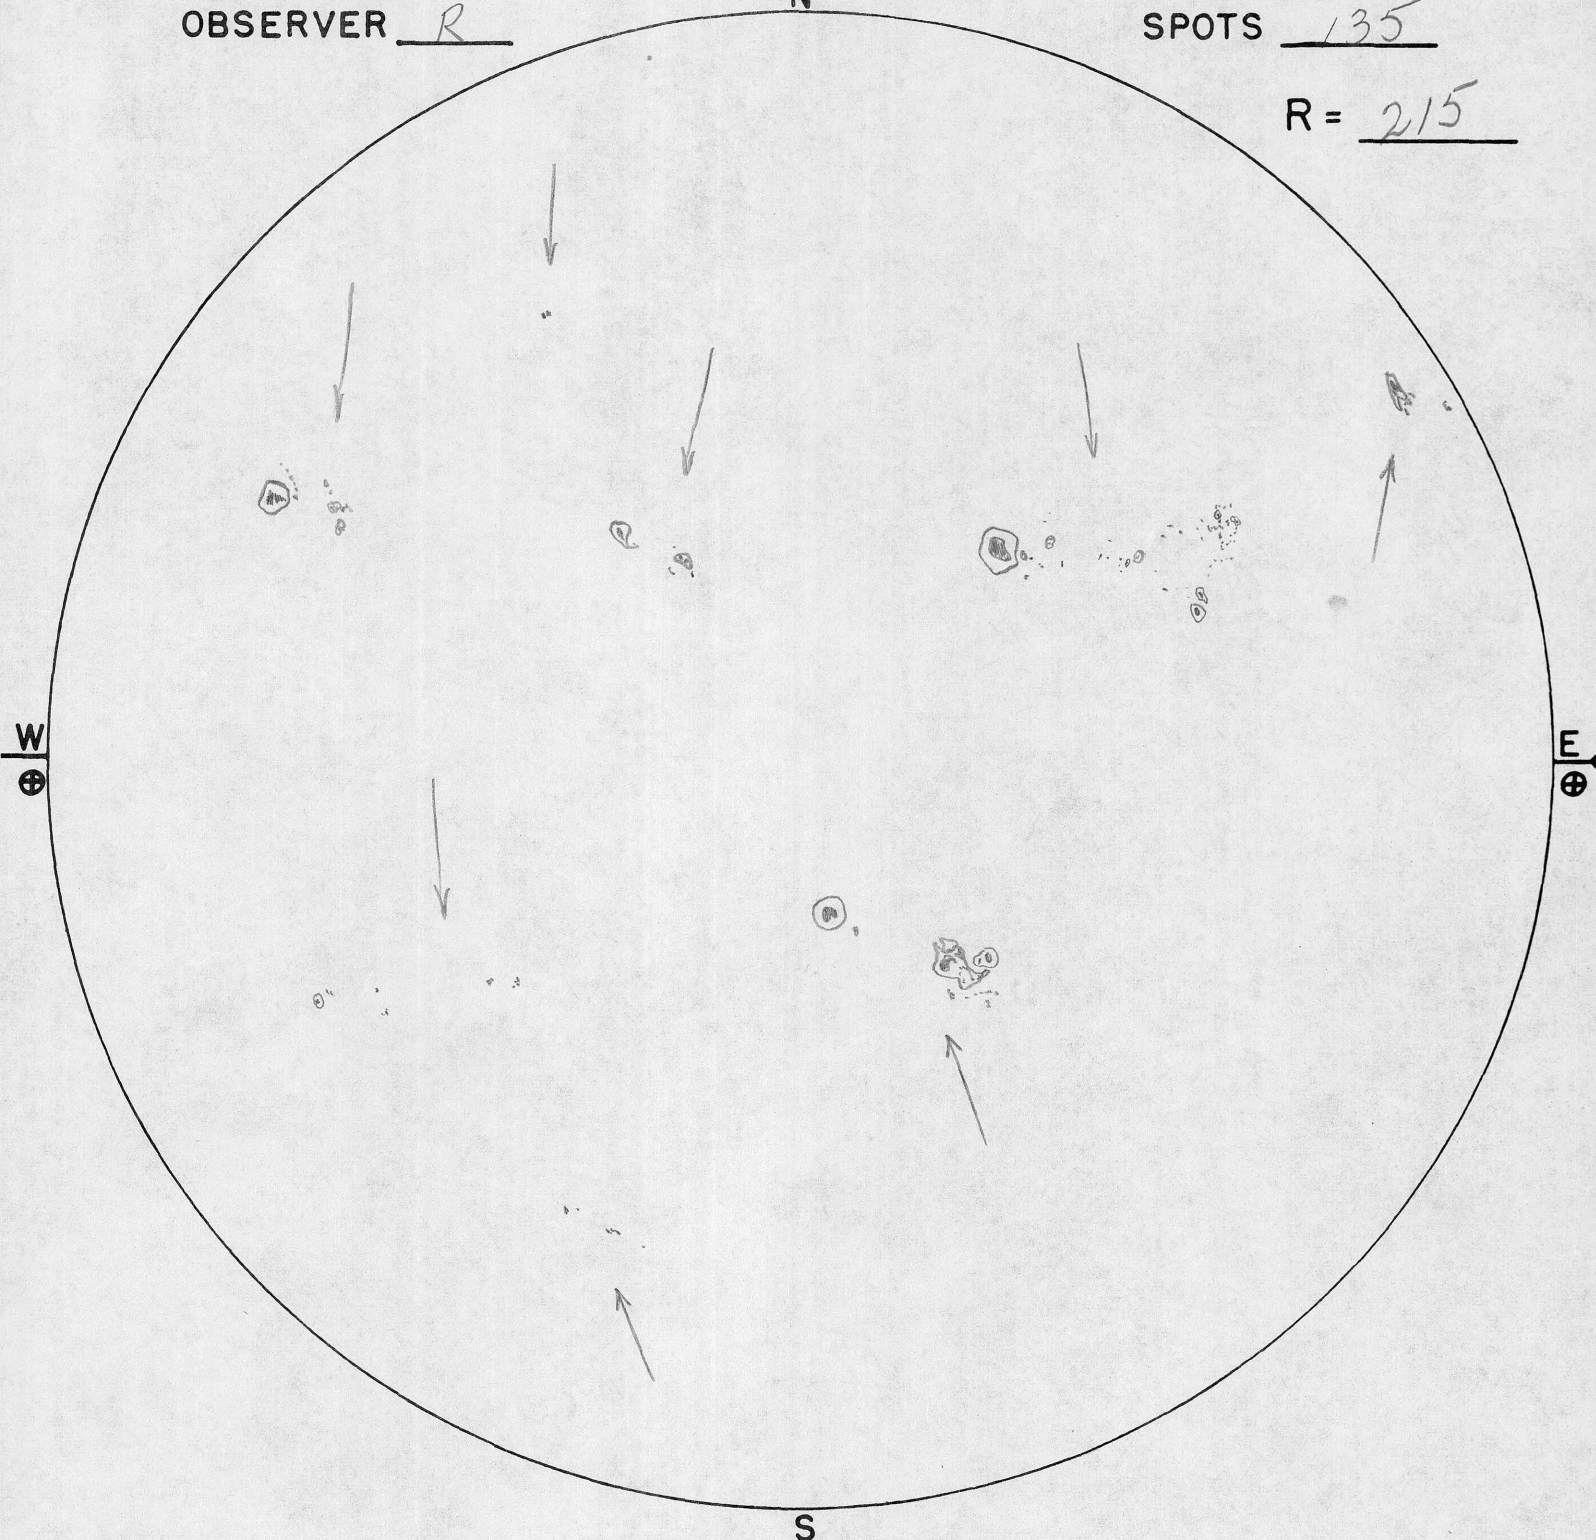

TIME 15 H 20 M U.T. DATE 24 DEC '56
SKY CONDITION CLEAR
SEEING 4-5
OBSERVER R

GROUPS 8
SPOTS 135

R = 215

SUNSPOT DRAWING
SACRAMENTO PEAK OBSERVATORY
SUNSPOT, NEW MEXICO