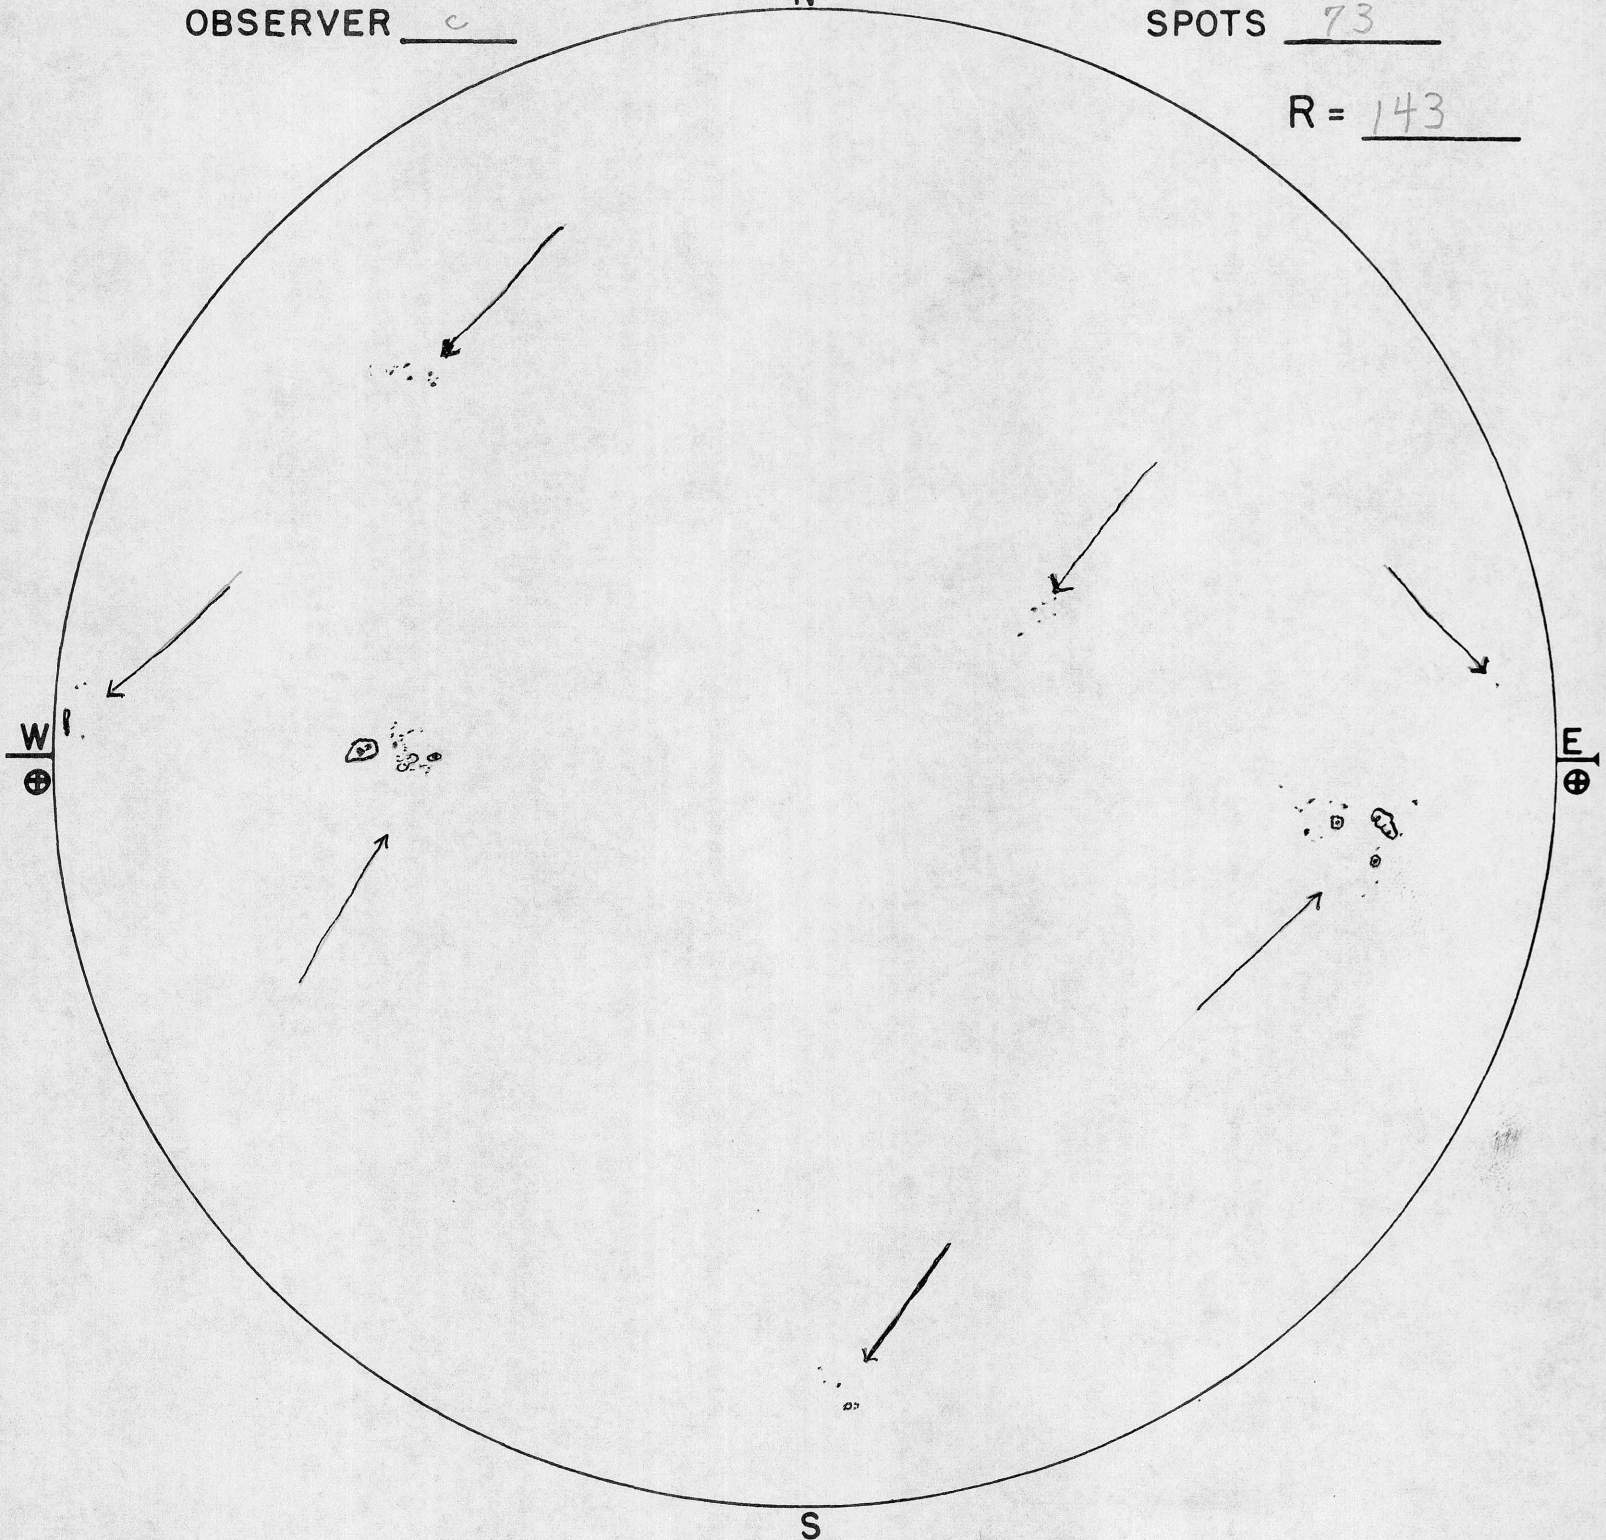

TIME 15 ^H 00 ^M U.T. DATE 20 OCT 56

SKY CONDITION 160

SEEING 1

OBSERVER c

GROUPS 7

SPOTS 73

R = 143

SUNSPOT DRAWING
SACRAMENTO PEAK OBSERVATORY
SUNSPOT, NEW MEXICO