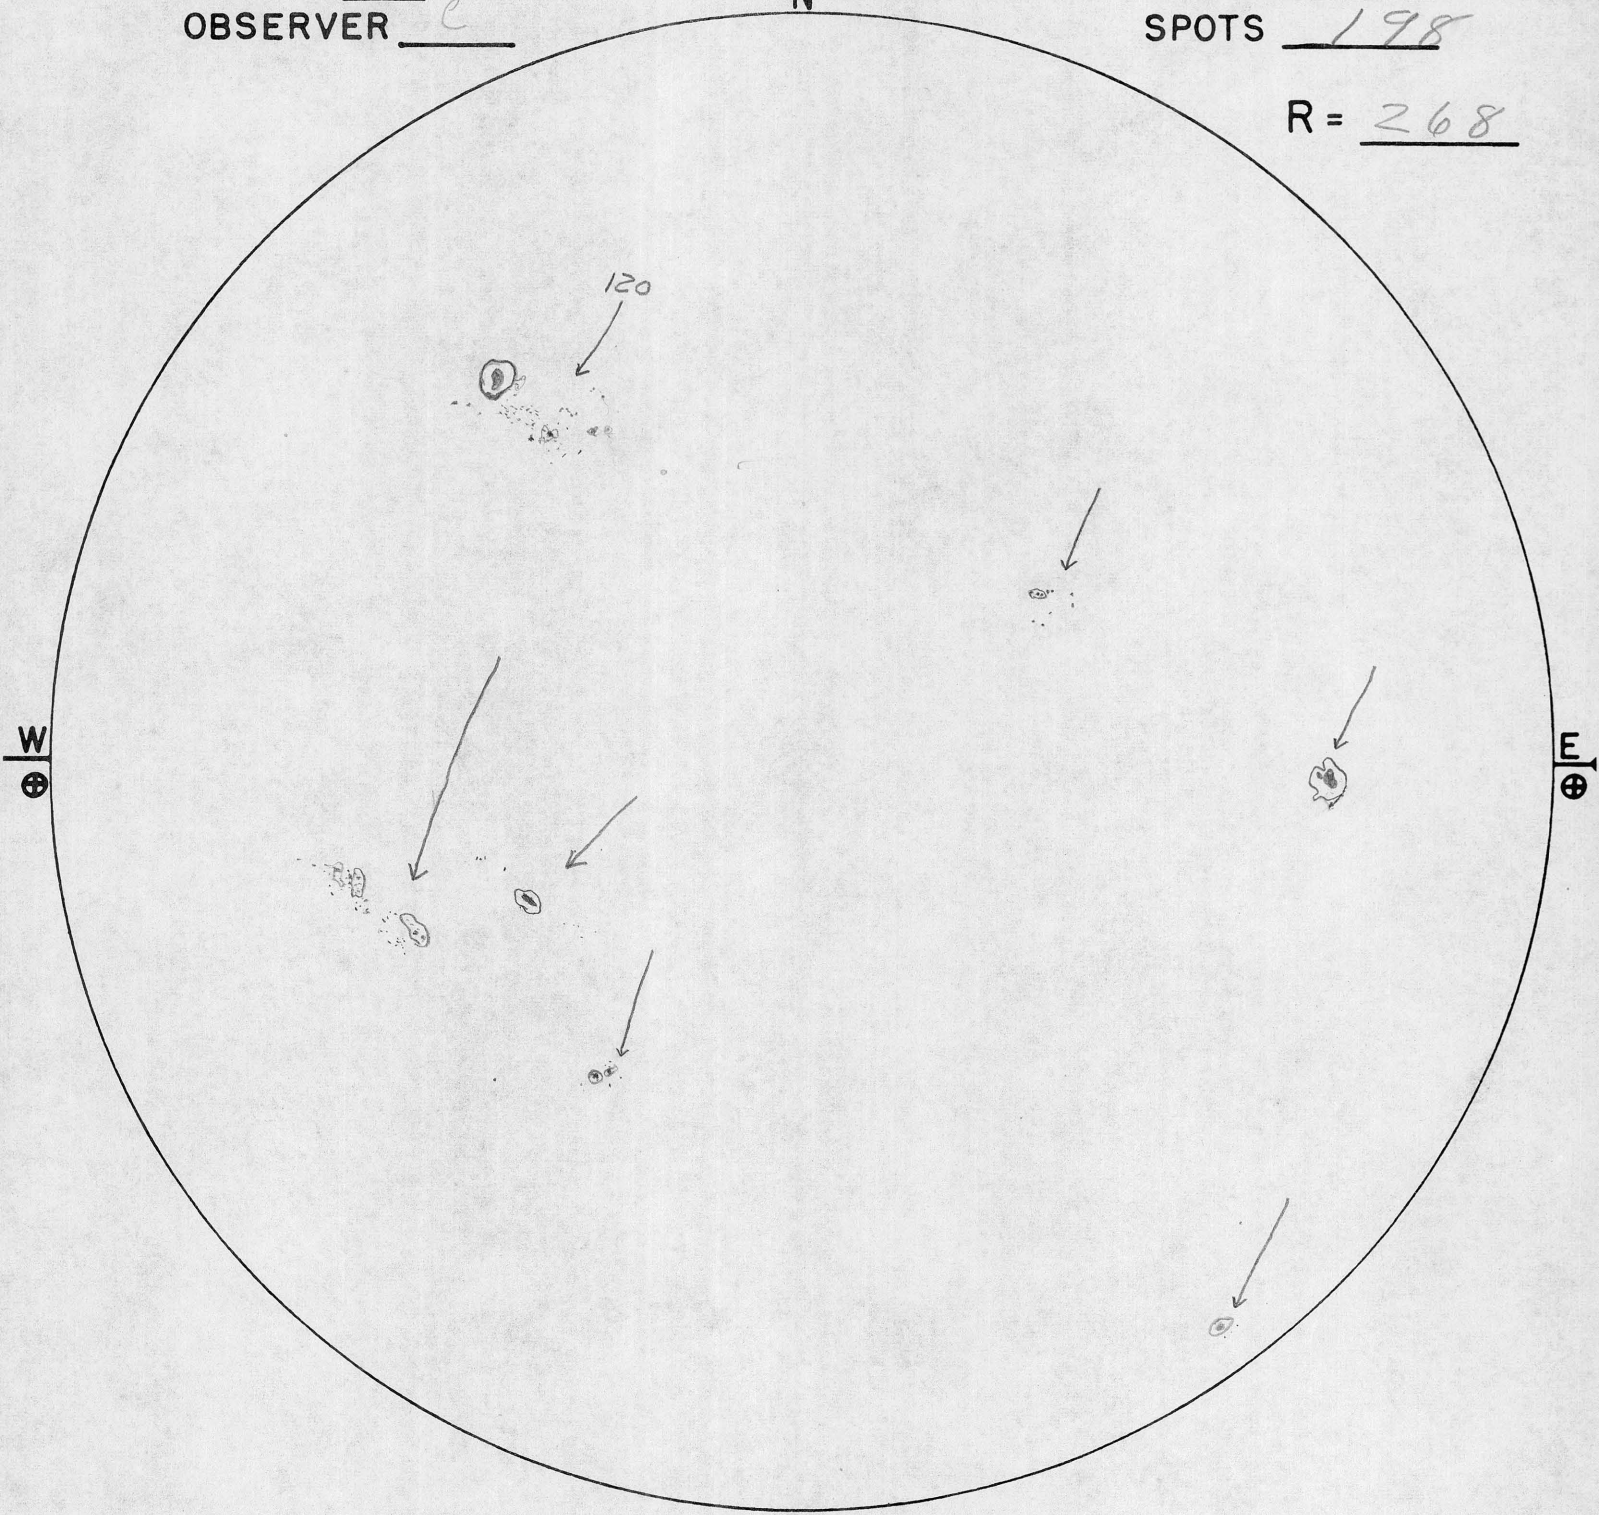

TIME 14^H 15^M U.T. DATE 9 oct 56
SKY CONDITION 500
SEEING 2
OBSERVER C

GROUPS 7
SPOTS 198

R = 268

SUNSPOT DRAWING
SACRAMENTO PEAK OBSERVATORY
SUNSPOT, NEW MEXICO