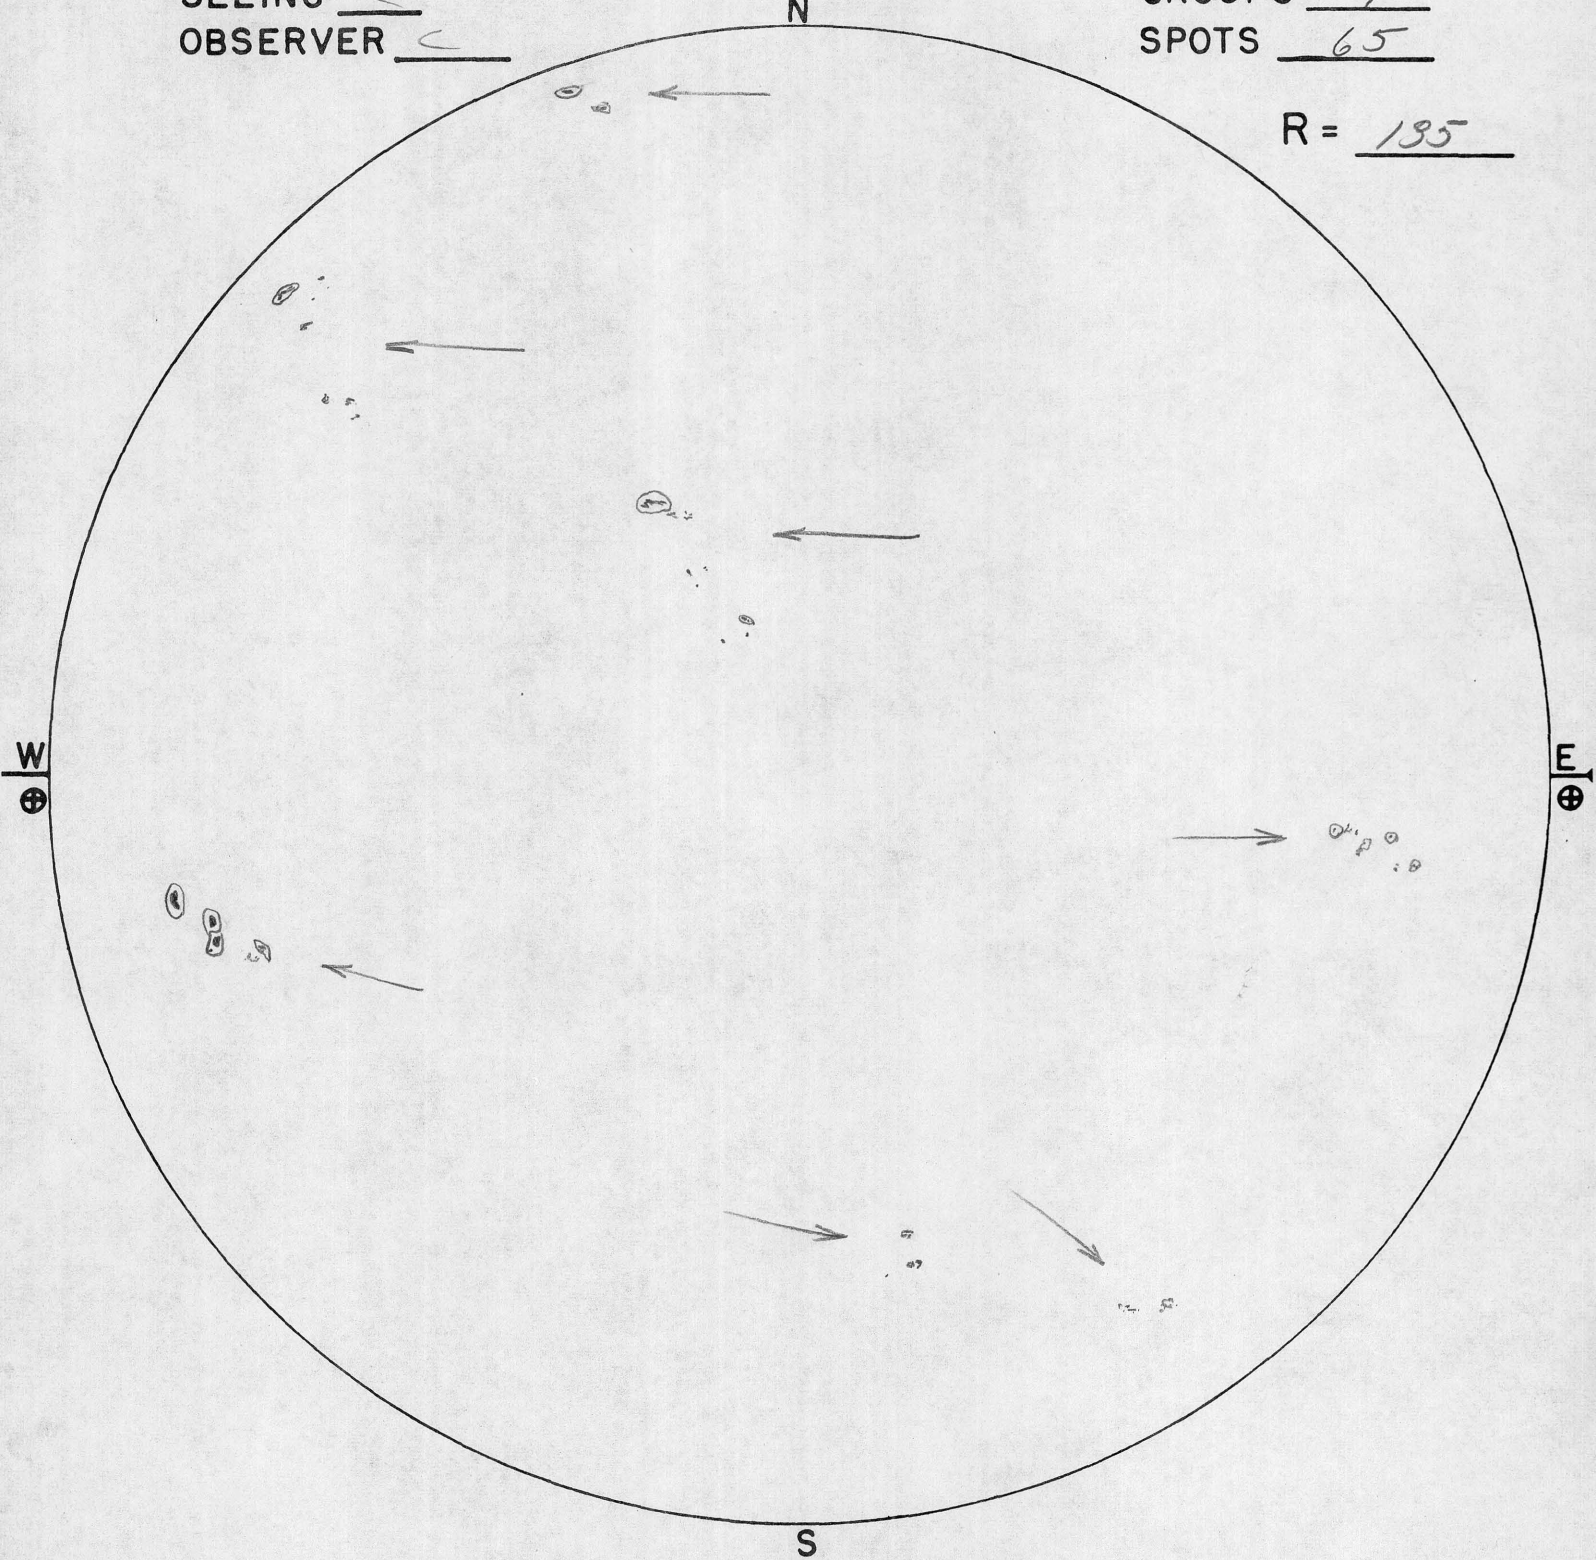

TIME 20^H 00^M U.T. DATE 20 OCT 56

SKY CONDITION 1555

SEEING 2
OBSERVER C

GROUPS 7
SPOTS 65

R = 135

SUNSPOT DRAWING
SACRAMENTO PEAK OBSERVATORY
SUNSPOT, NEW MEXICO