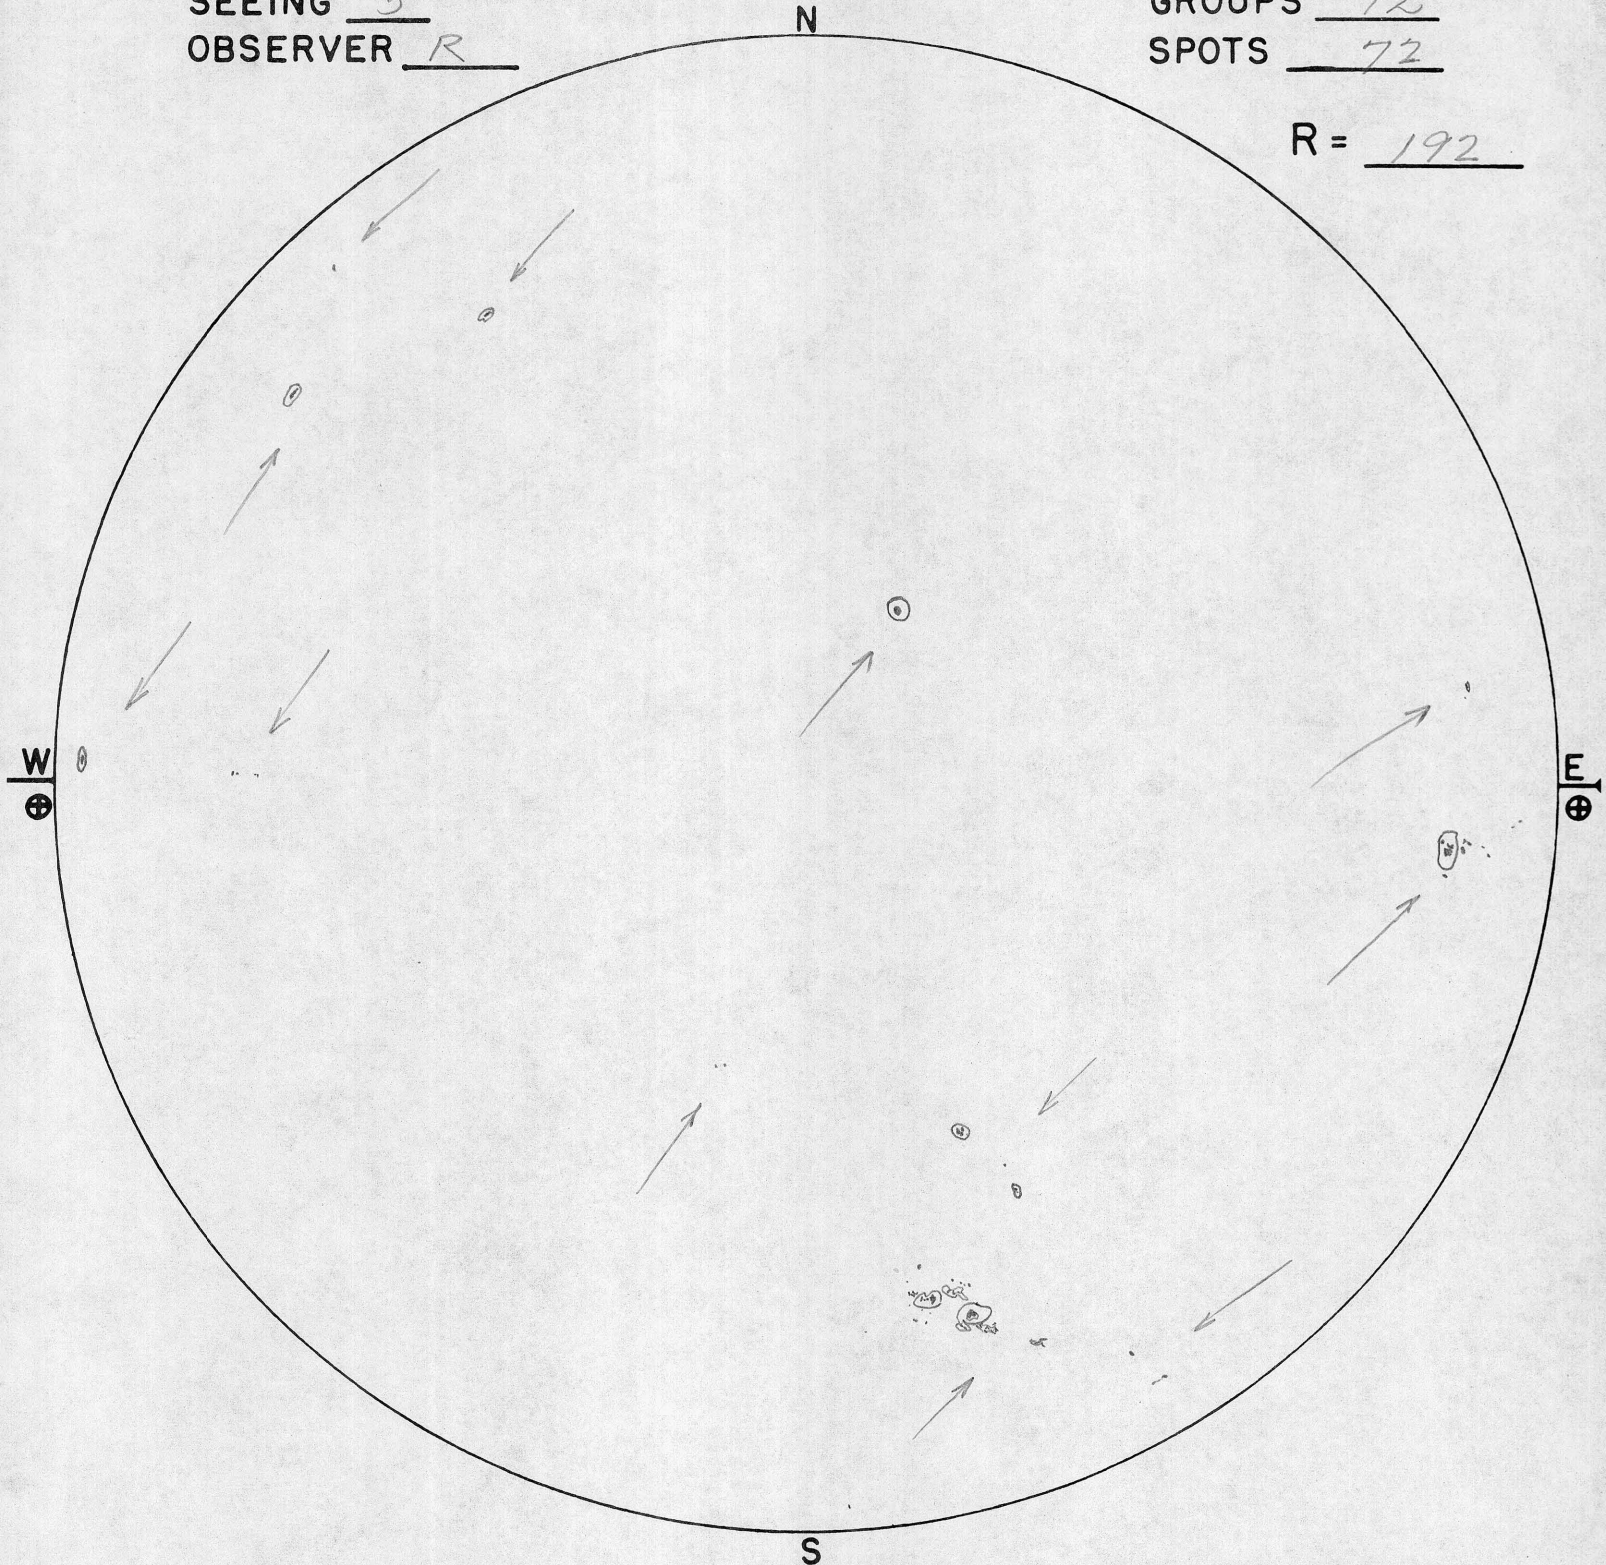

TIME 13 ^H 55 ^M U.T. DATE 26 SEPT. 56

SKY CONDITION 400

SEEING 5

OBSERVER R

GROUPS 12

SPOTS 72

R = 192

SUNSPOT DRAWING
SACRAMENTO PEAK OBSERVATORY
SUNSPOT, NEW MEXICO