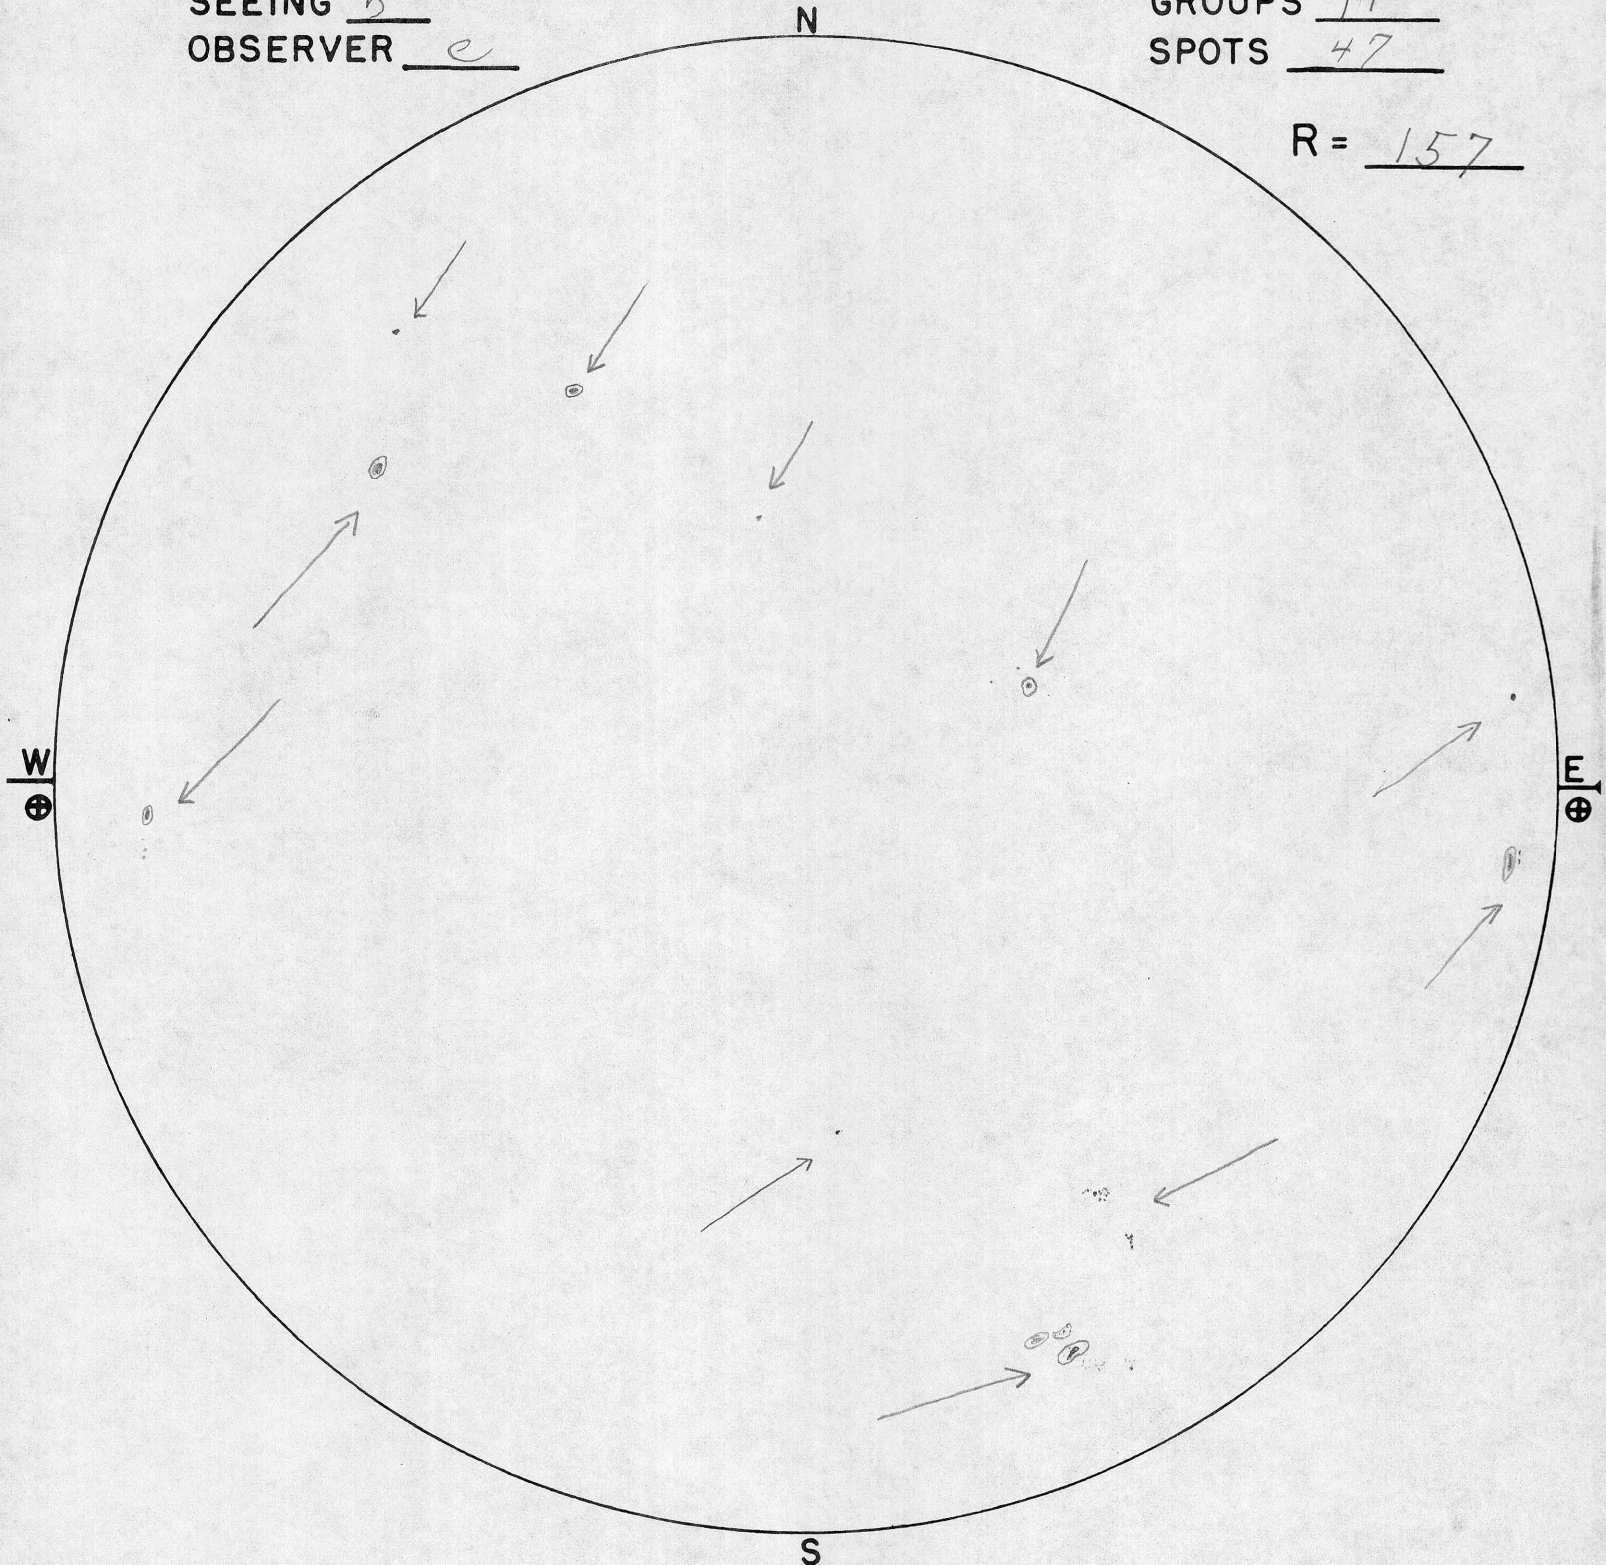

TIME 14 ^H 45 ^M U.T. DATE 25 Sept 56
SKY CONDITION 290
SEEING 5
OBSERVER e

GROUPS 11
SPOTS 47

R = 157

SUNSPOT DRAWING
SACRAMENTO PEAK OBSERVATORY
SUNSPOT, NEW MEXICO