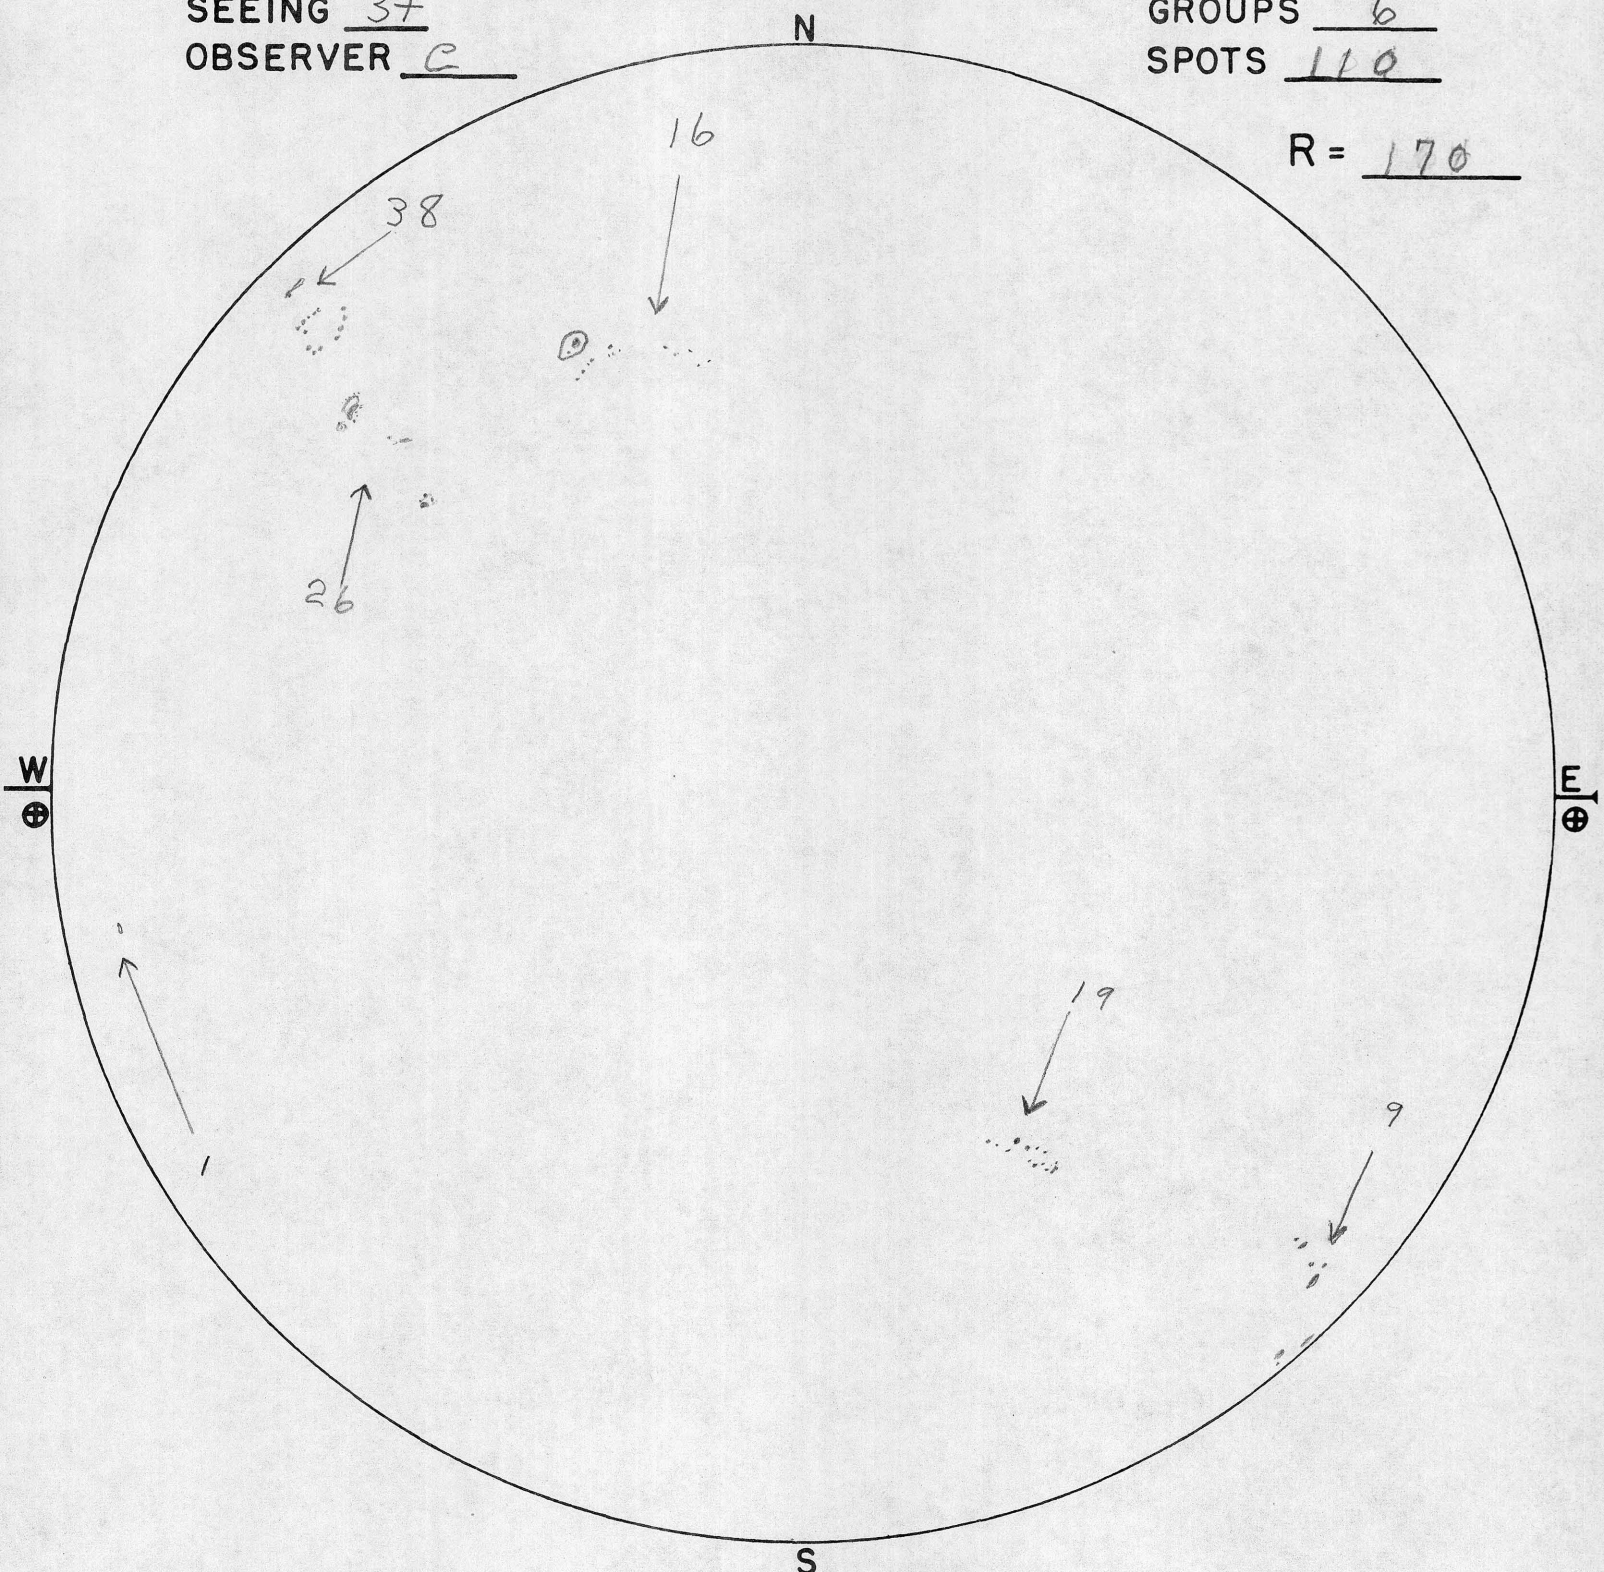

TIME 13 ^H 35 ^M U.T. DATE 5 sept 56

SKY CONDITION 500

SEEING 3+
OBSERVER C

GROUPS 6
SPOTS 110

R = 170

SUNSPOT DRAWING
SACRAMENTO PEAK OBSERVATORY
SUNSPOT, NEW MEXICO