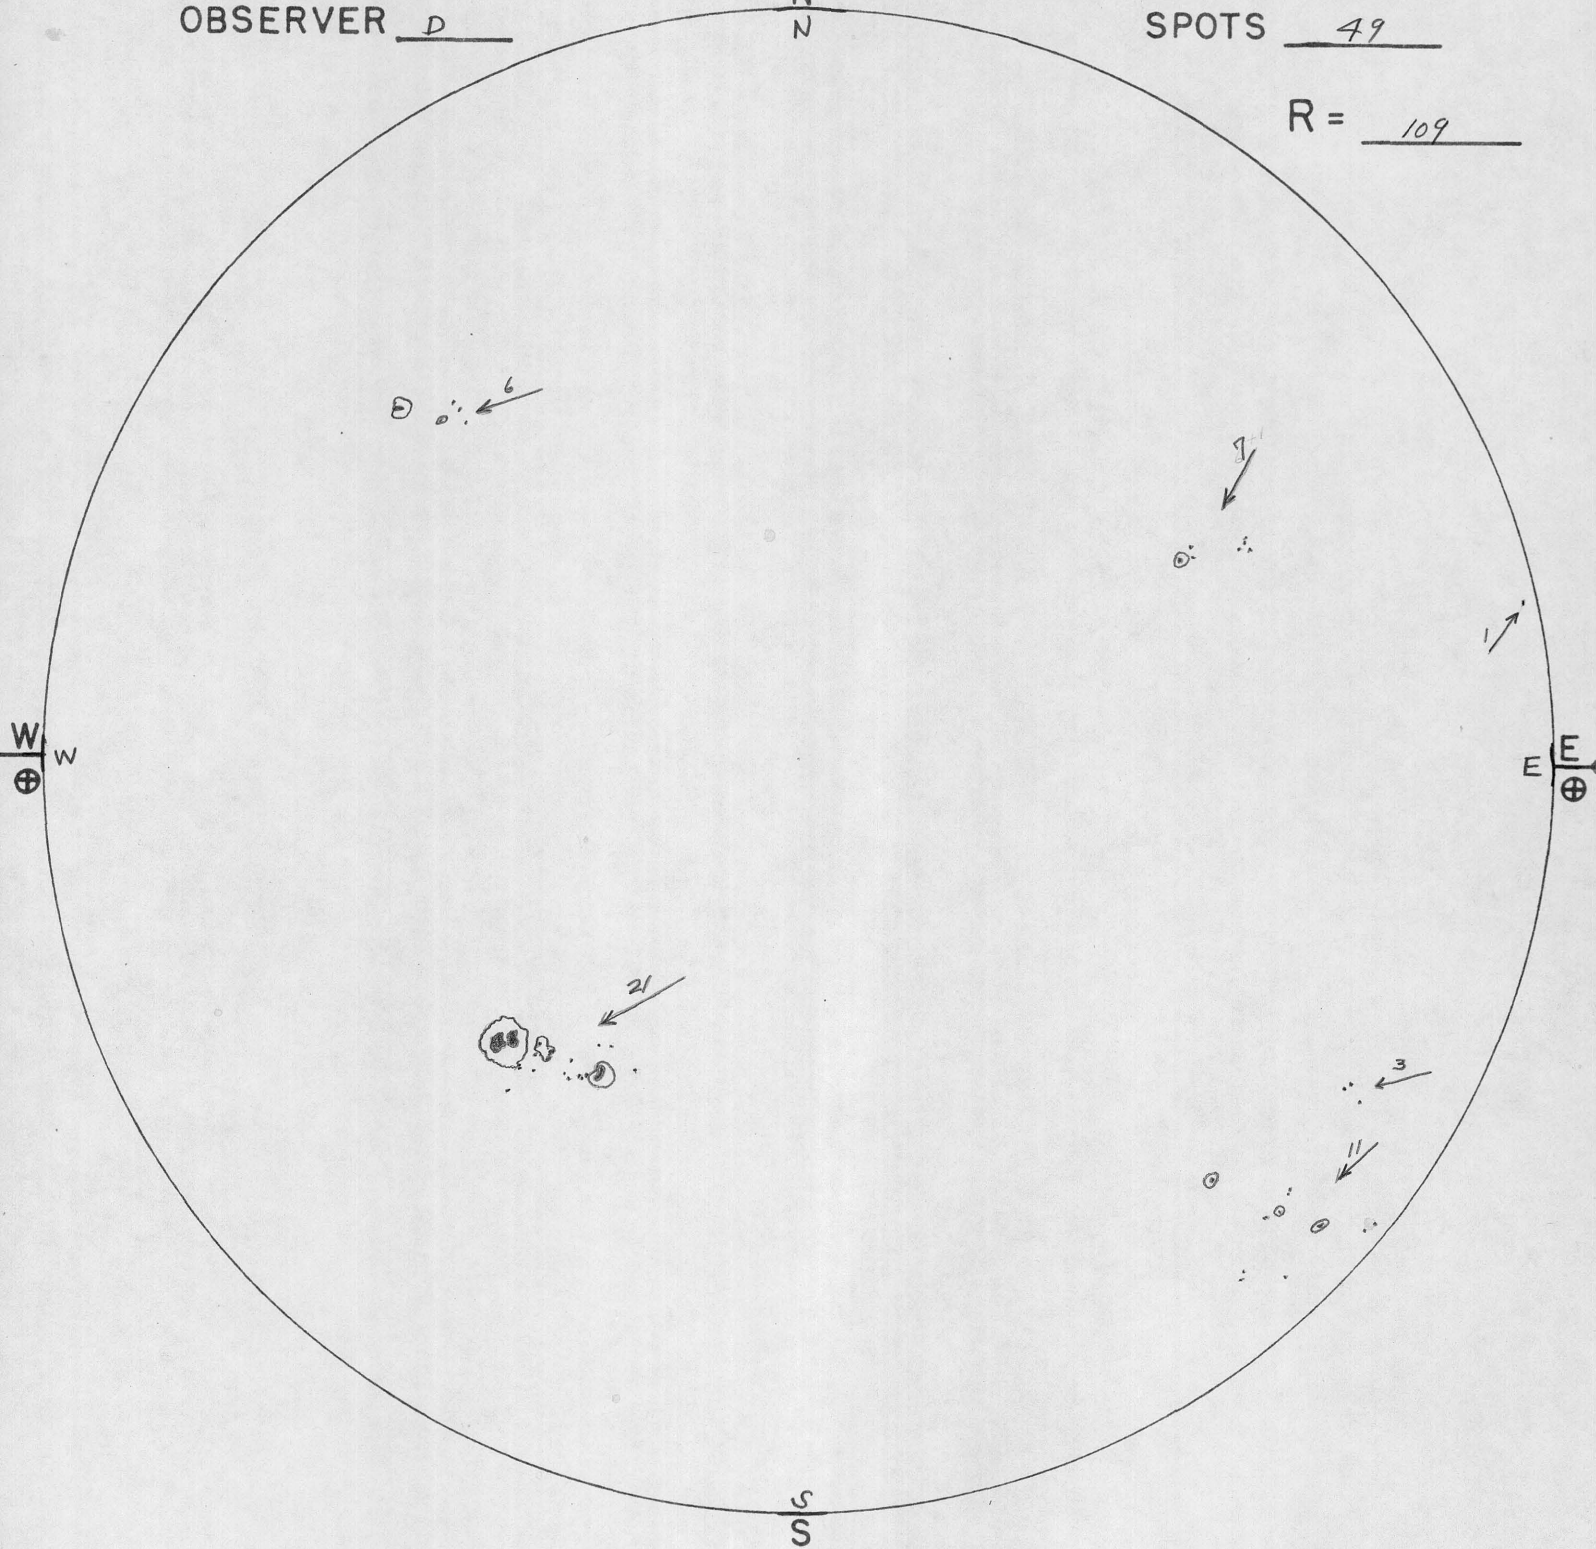

TIME 16 H 00 M U.T. DATE 28 JULY 1956

SKY CONDITION C

SEEING 3

OBSERVER D

GROUPS 6

SPOTS 49

R = 109

SUNSPOT DRAWING
SACRAMENTO PEAK OBSERVATORY
SUNSPOT, NEW MEXICO