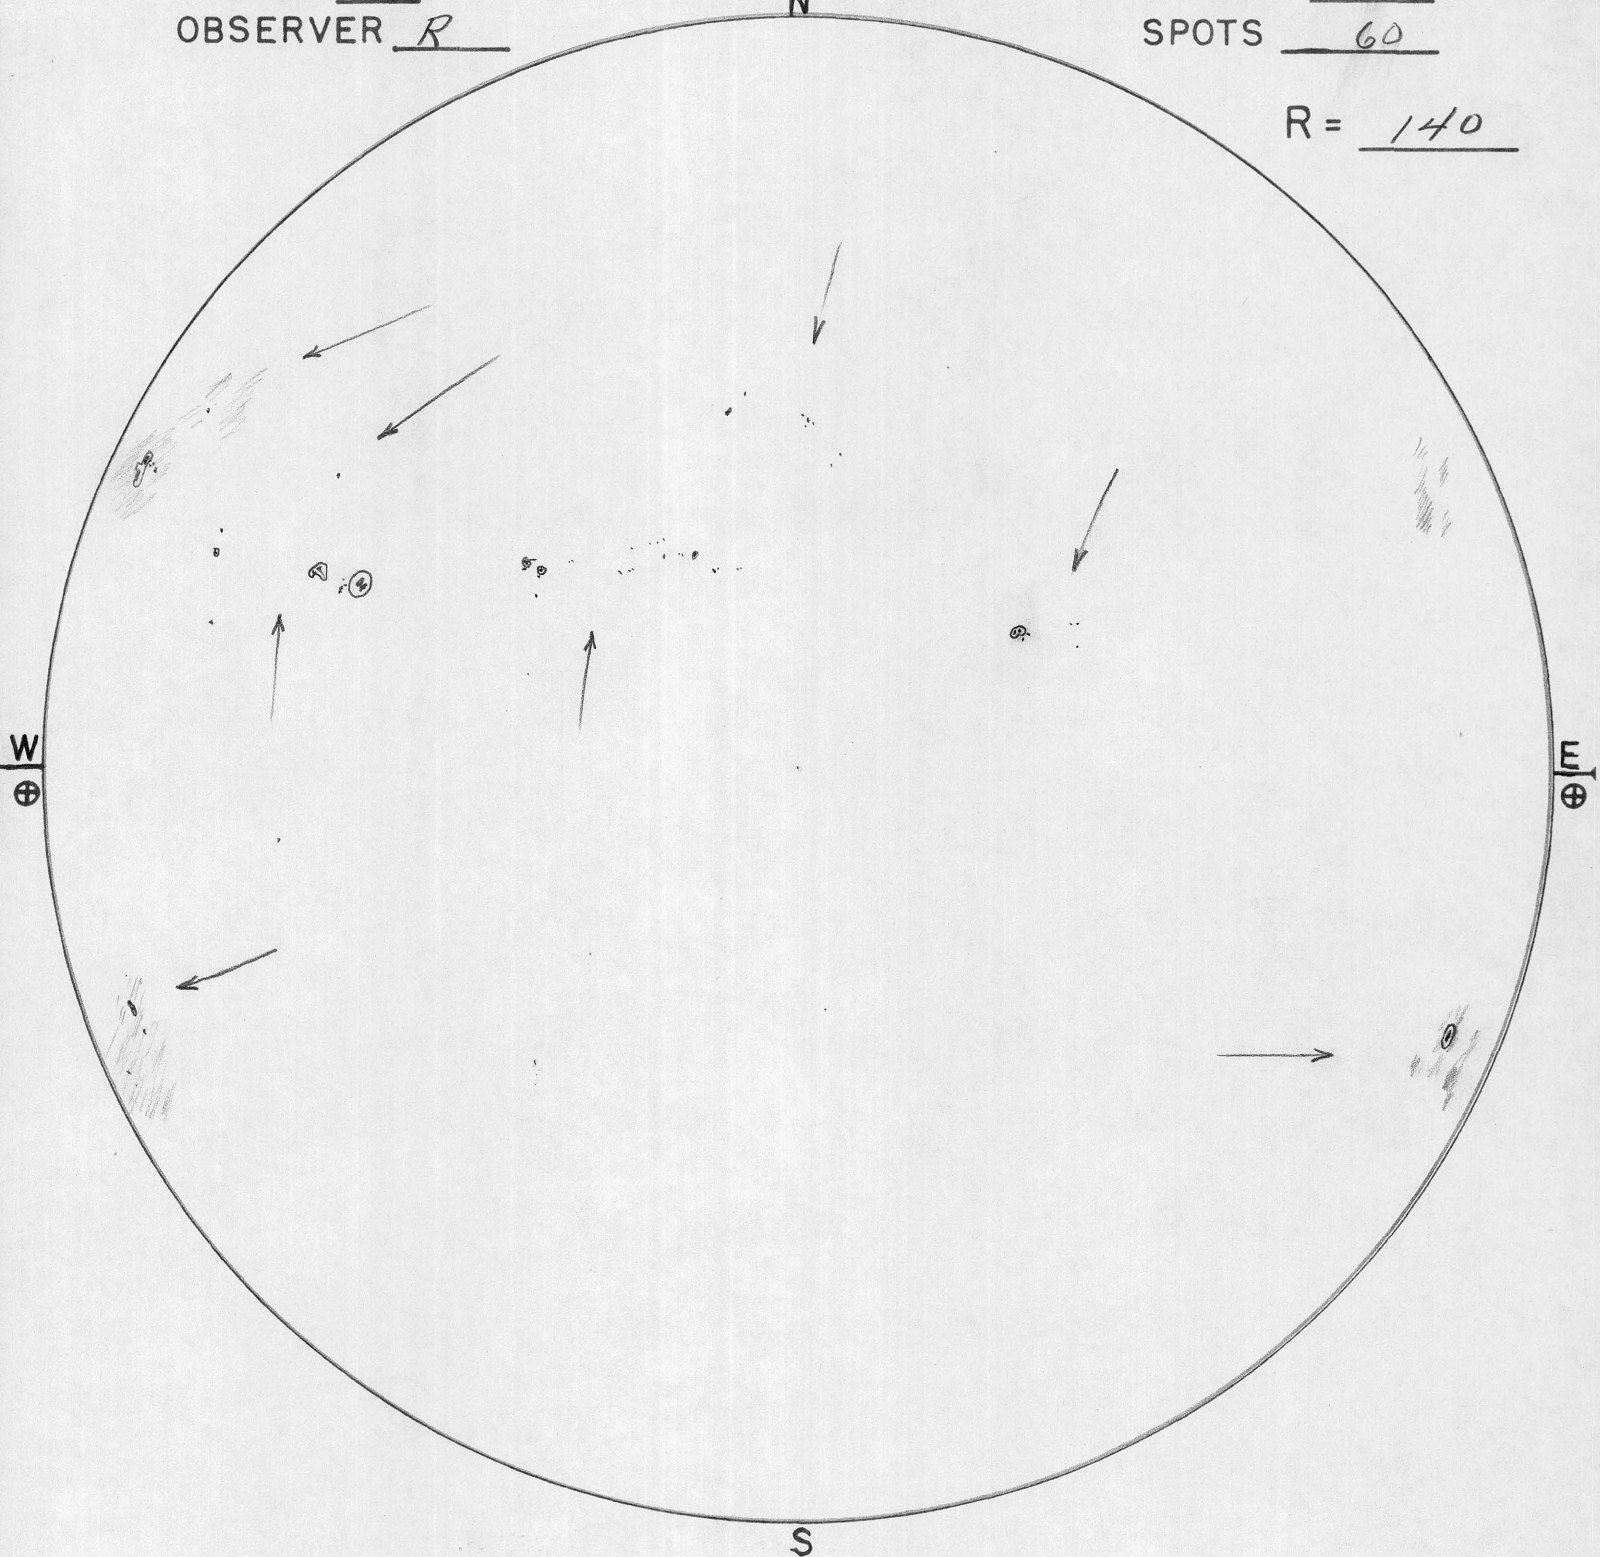

TIME 13 ^H 15 ^M U.T. DATE 15 July '56

SKY CONDITION 270

SEEING 4

OBSERVER R

GROUPS 8

SPOTS 60

R = 140

SUNSPOT DRAWING
SACRAMENTO PEAK OBSERVATORY
SUNSPOT, NEW MEXICO