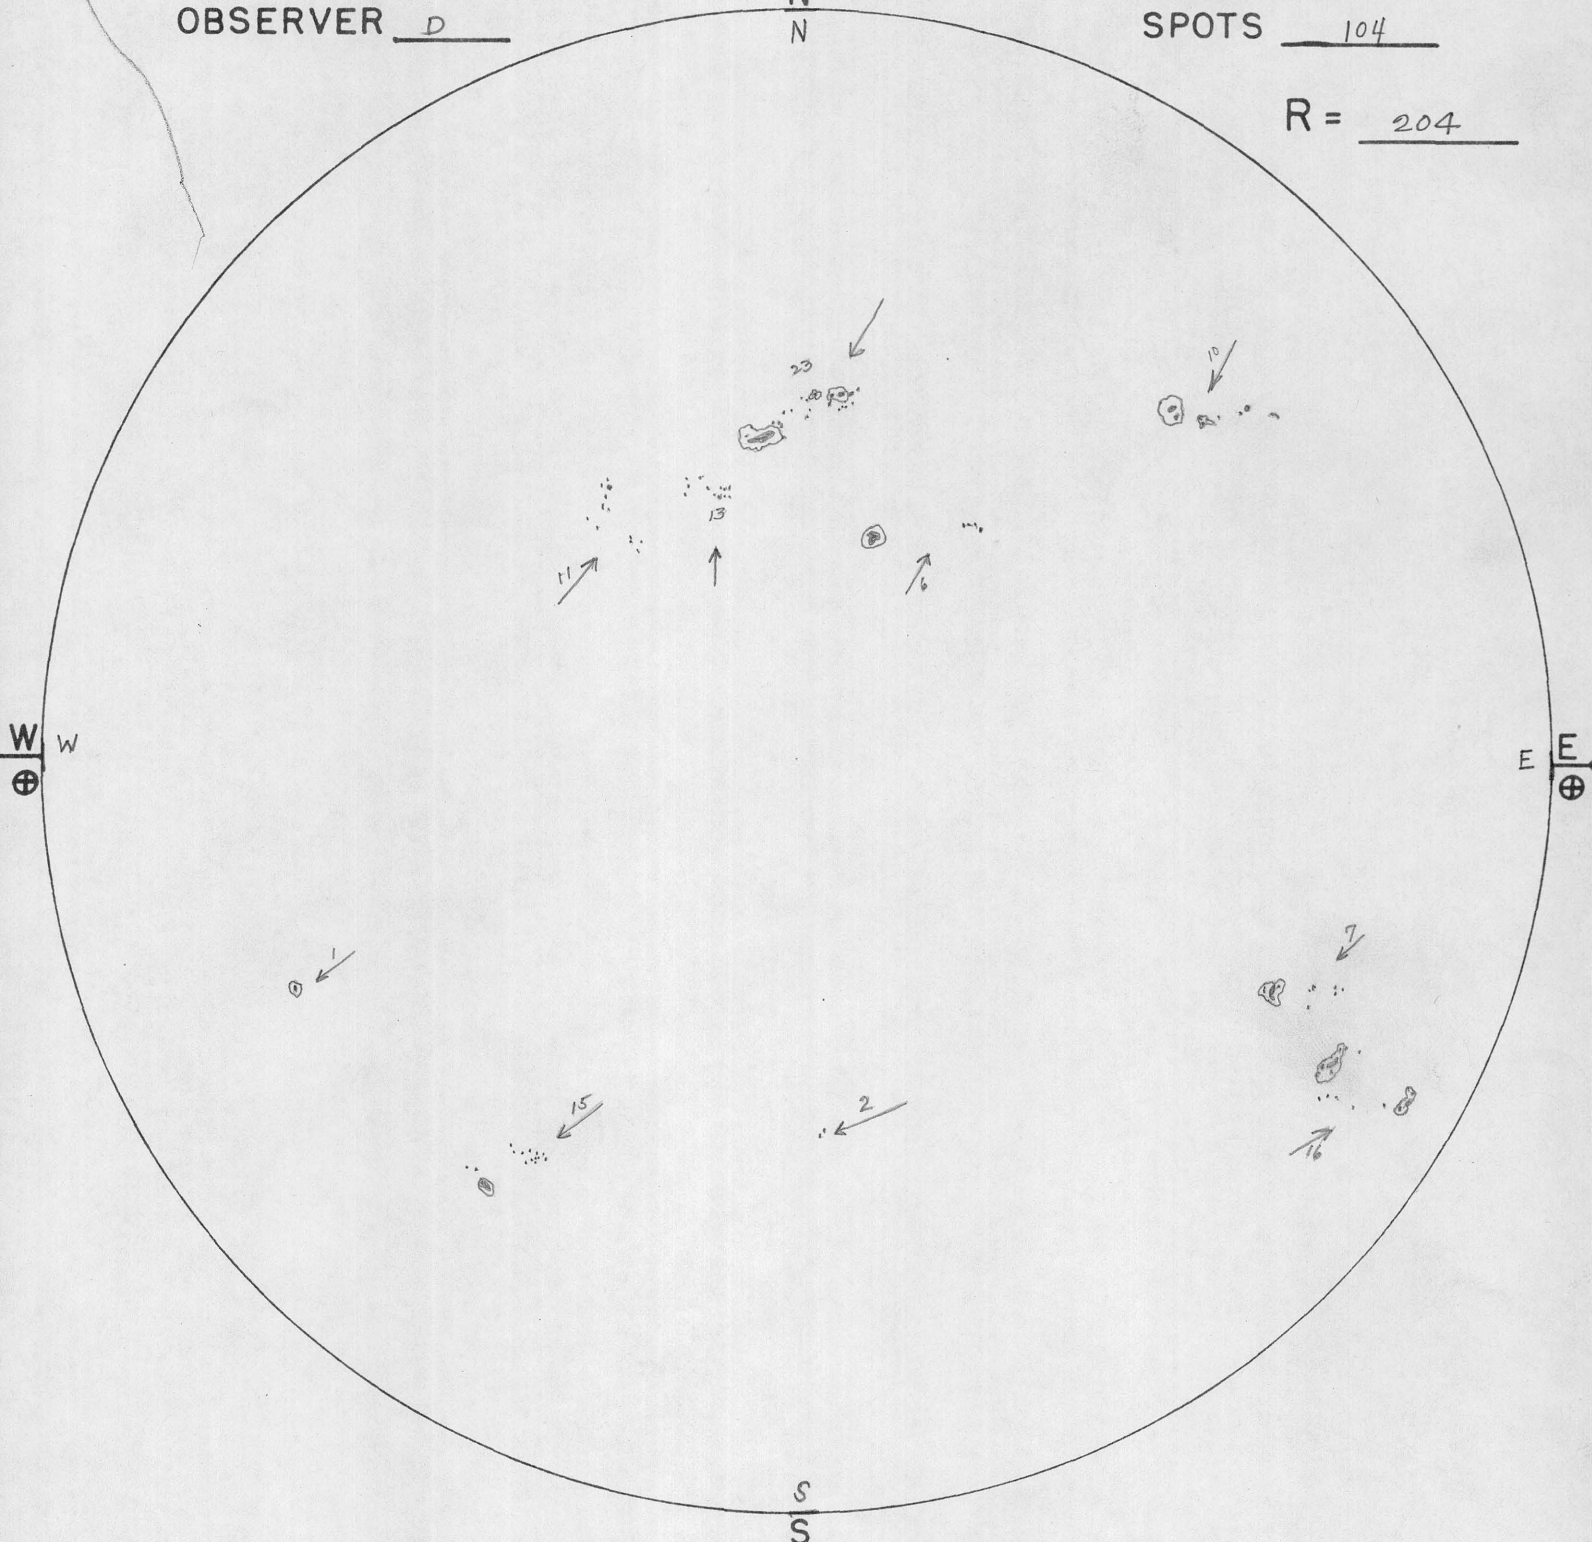

TIME 15 <sup>H</sup> 10 <sup>M</sup> U.T. DATE 1 July 1956

SKY CONDITION 1ci 2500

SEEING 2-3

OBSERVER D

N  
N

GROUPS 10

SPOTS 104

R = 204

SUNSPOT DRAWING  
SACRAMENTO PEAK OBSERVATORY  
SUNSPOT, NEW MEXICO