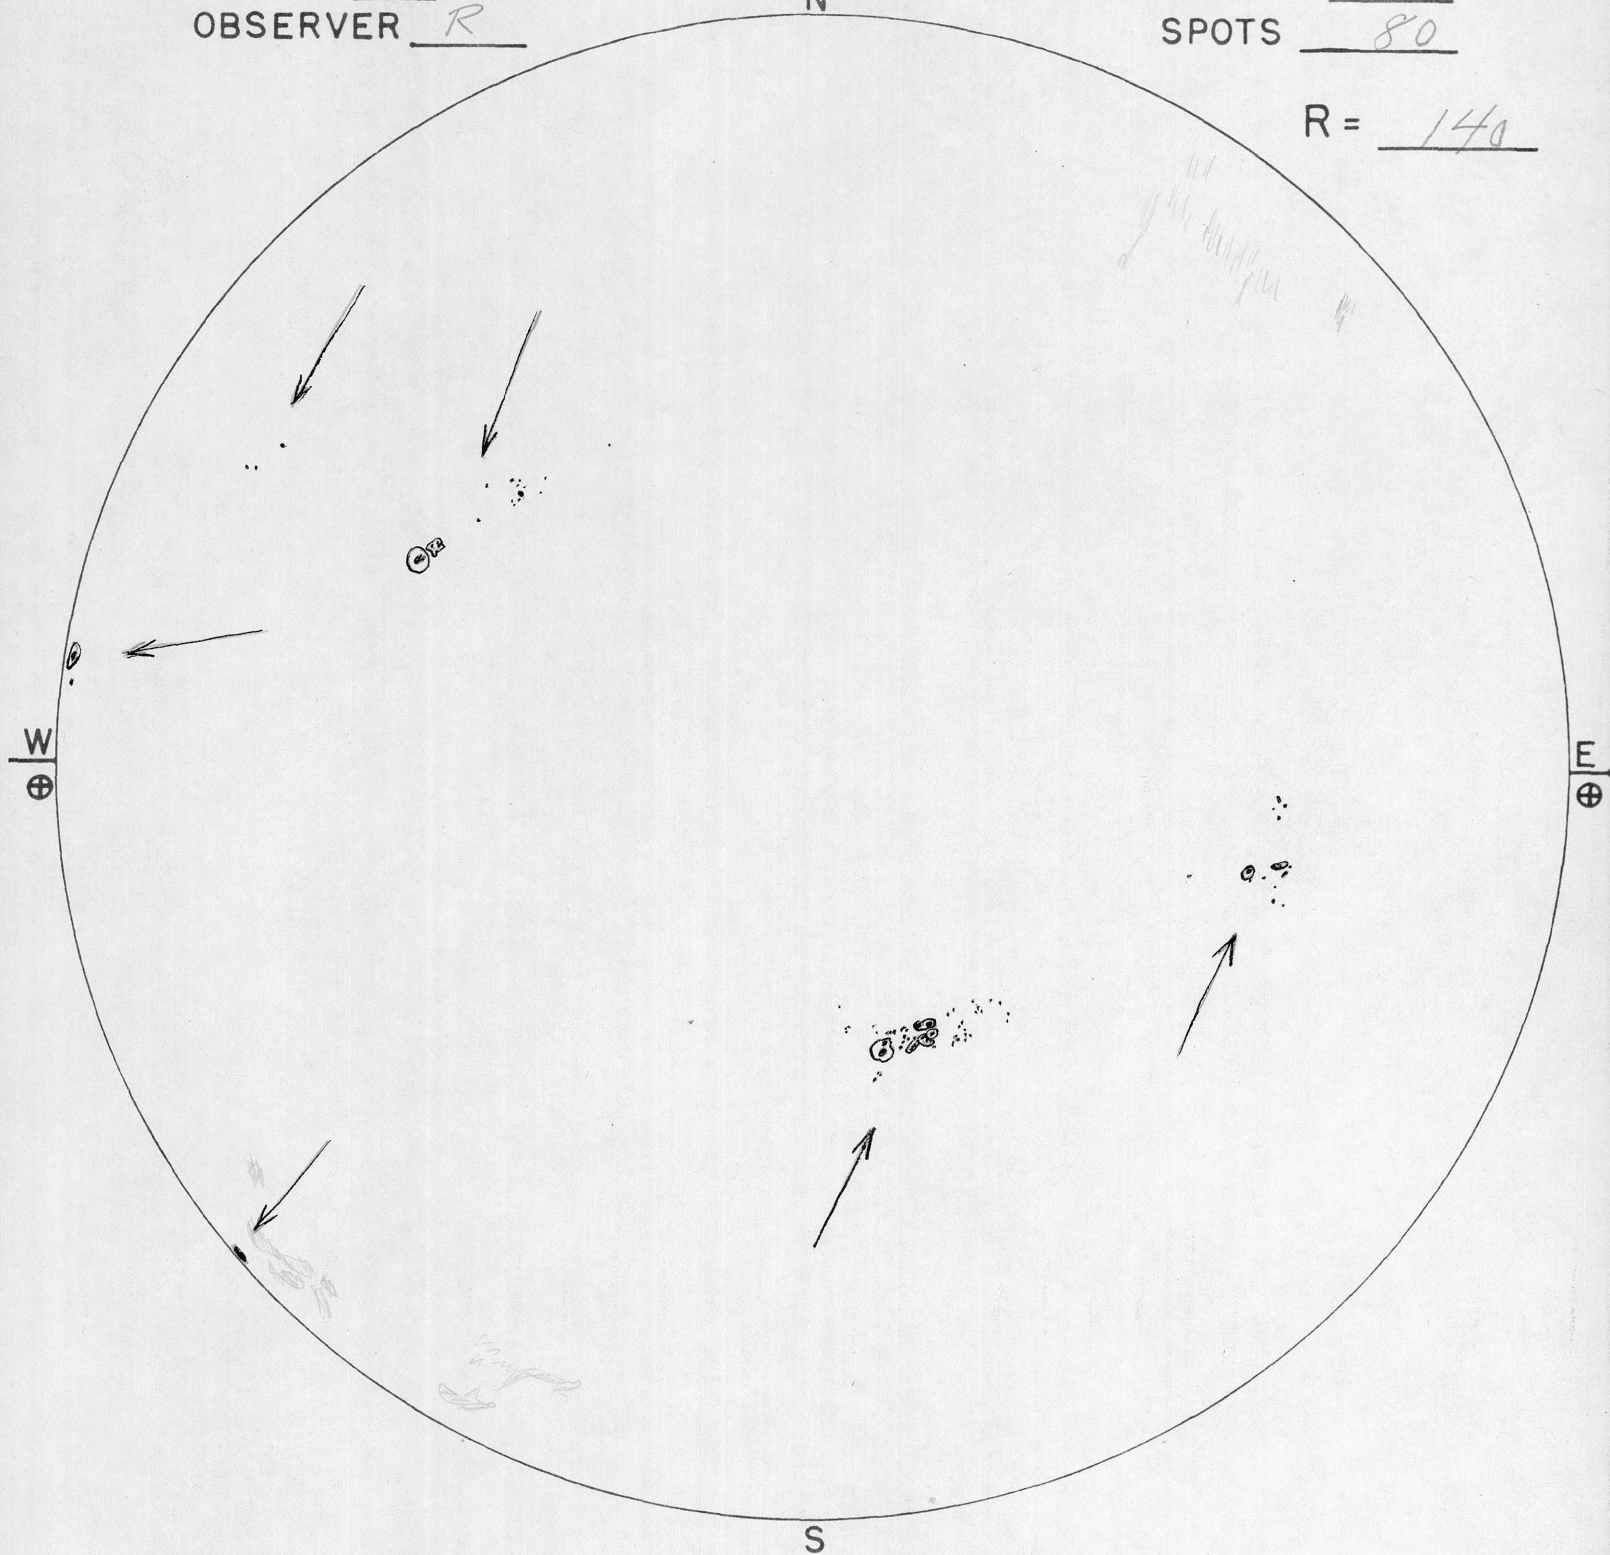

TIME 13^H 00^M U.T. DATE 22 MAY 56
SKY CONDITION 410
SEEING 6
OBSERVER R

GROUPS 6
SPOTS 80

R = 140

SUNSPOT DRAWING
SACRAMENTO PEAK OBSERVATORY
SUNSPOT, NEW MEXICO