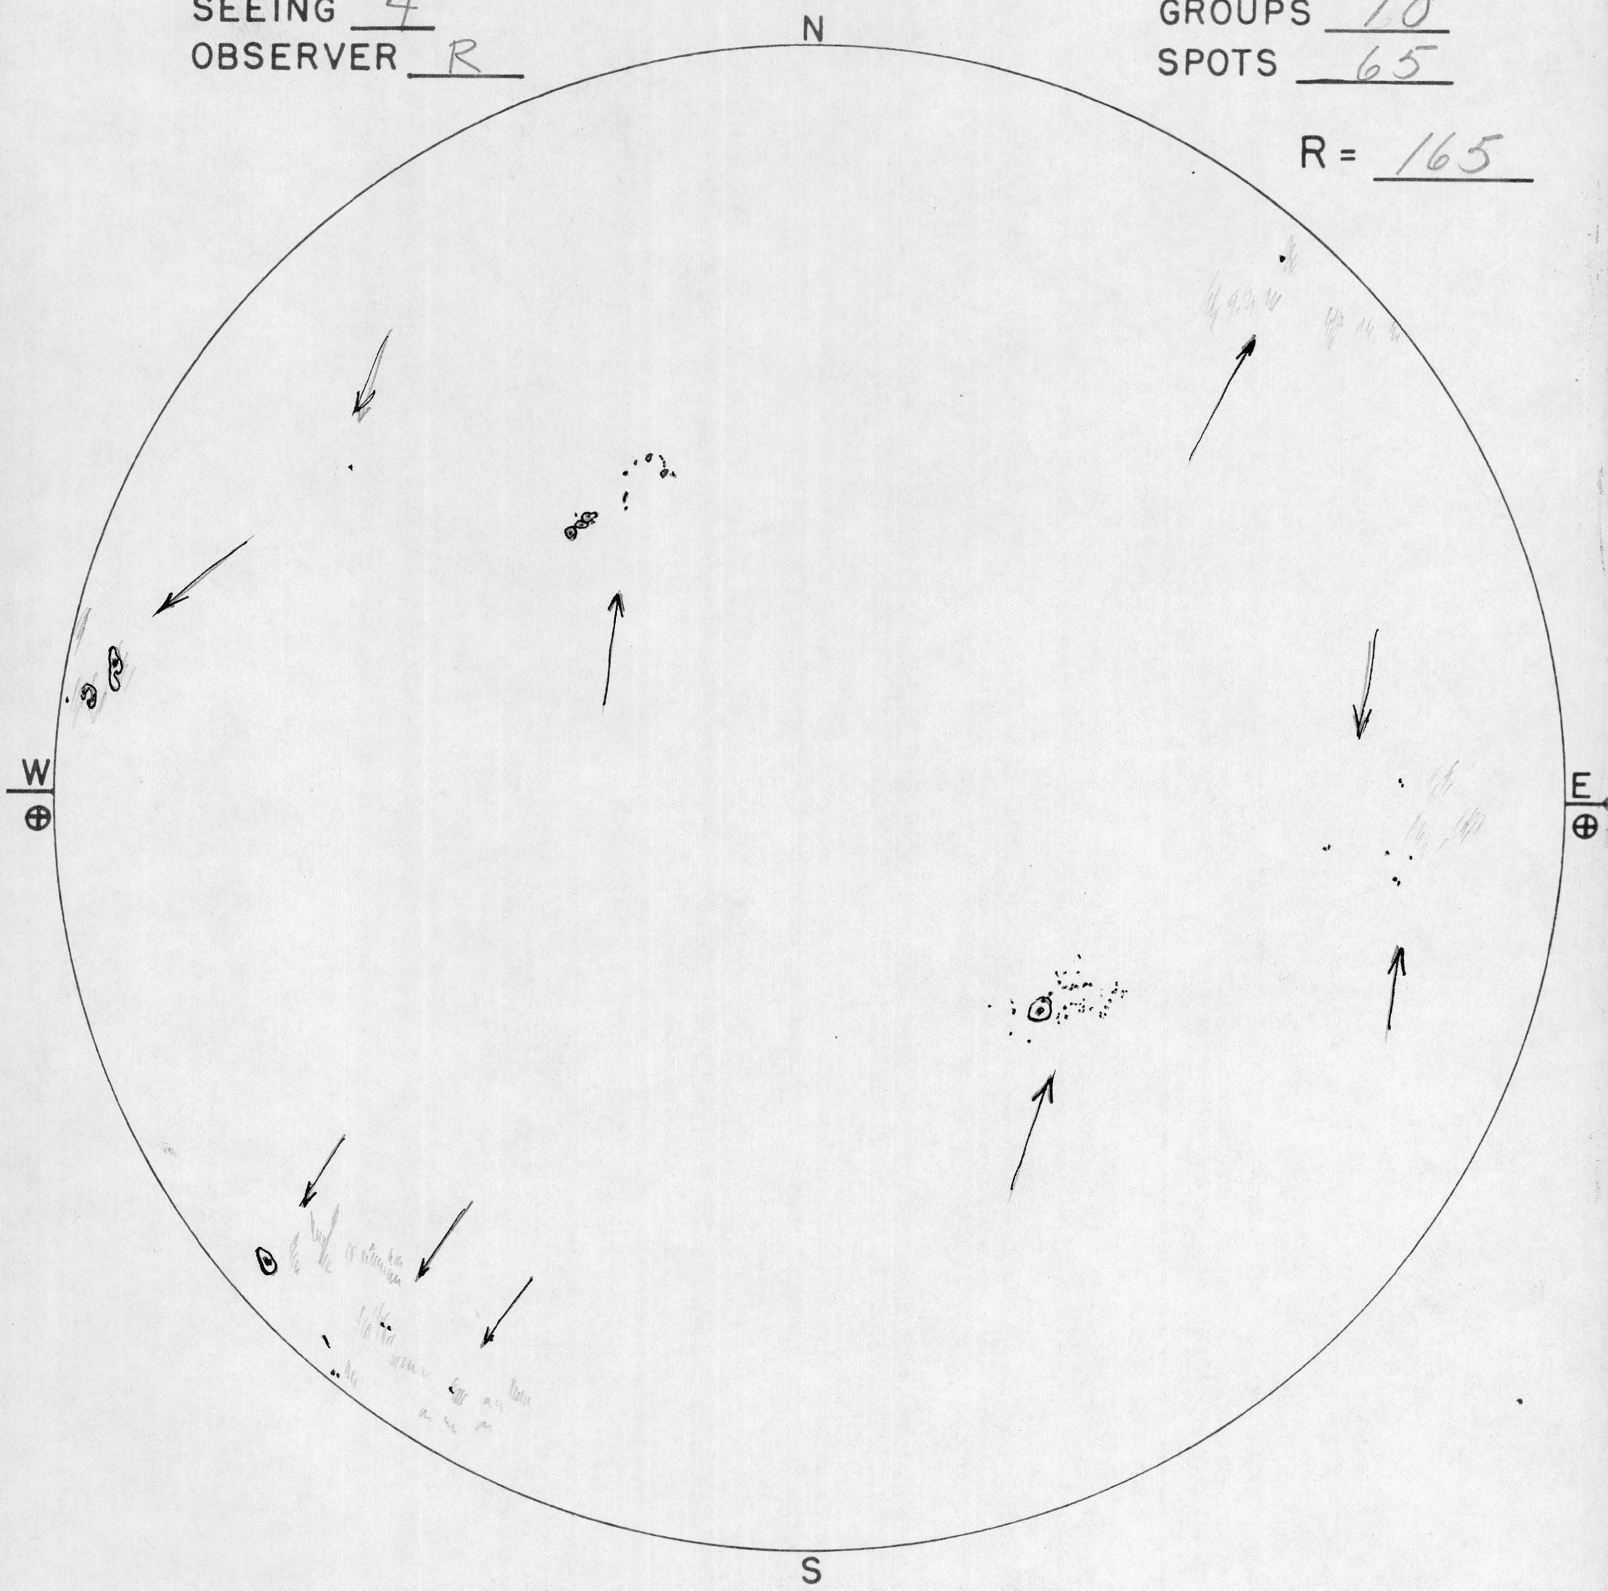

TIME 13 ^H 00 ^M U.T. DATE 21 May '56

SKY CONDITION >500

SEEING 4
OBSERVER R

GROUPS 10
SPOTS 65

R = 165

SUNSPOT DRAWING
SACRAMENTO PEAK OBSERVATORY
SUNSPOT, NEW MEXICO