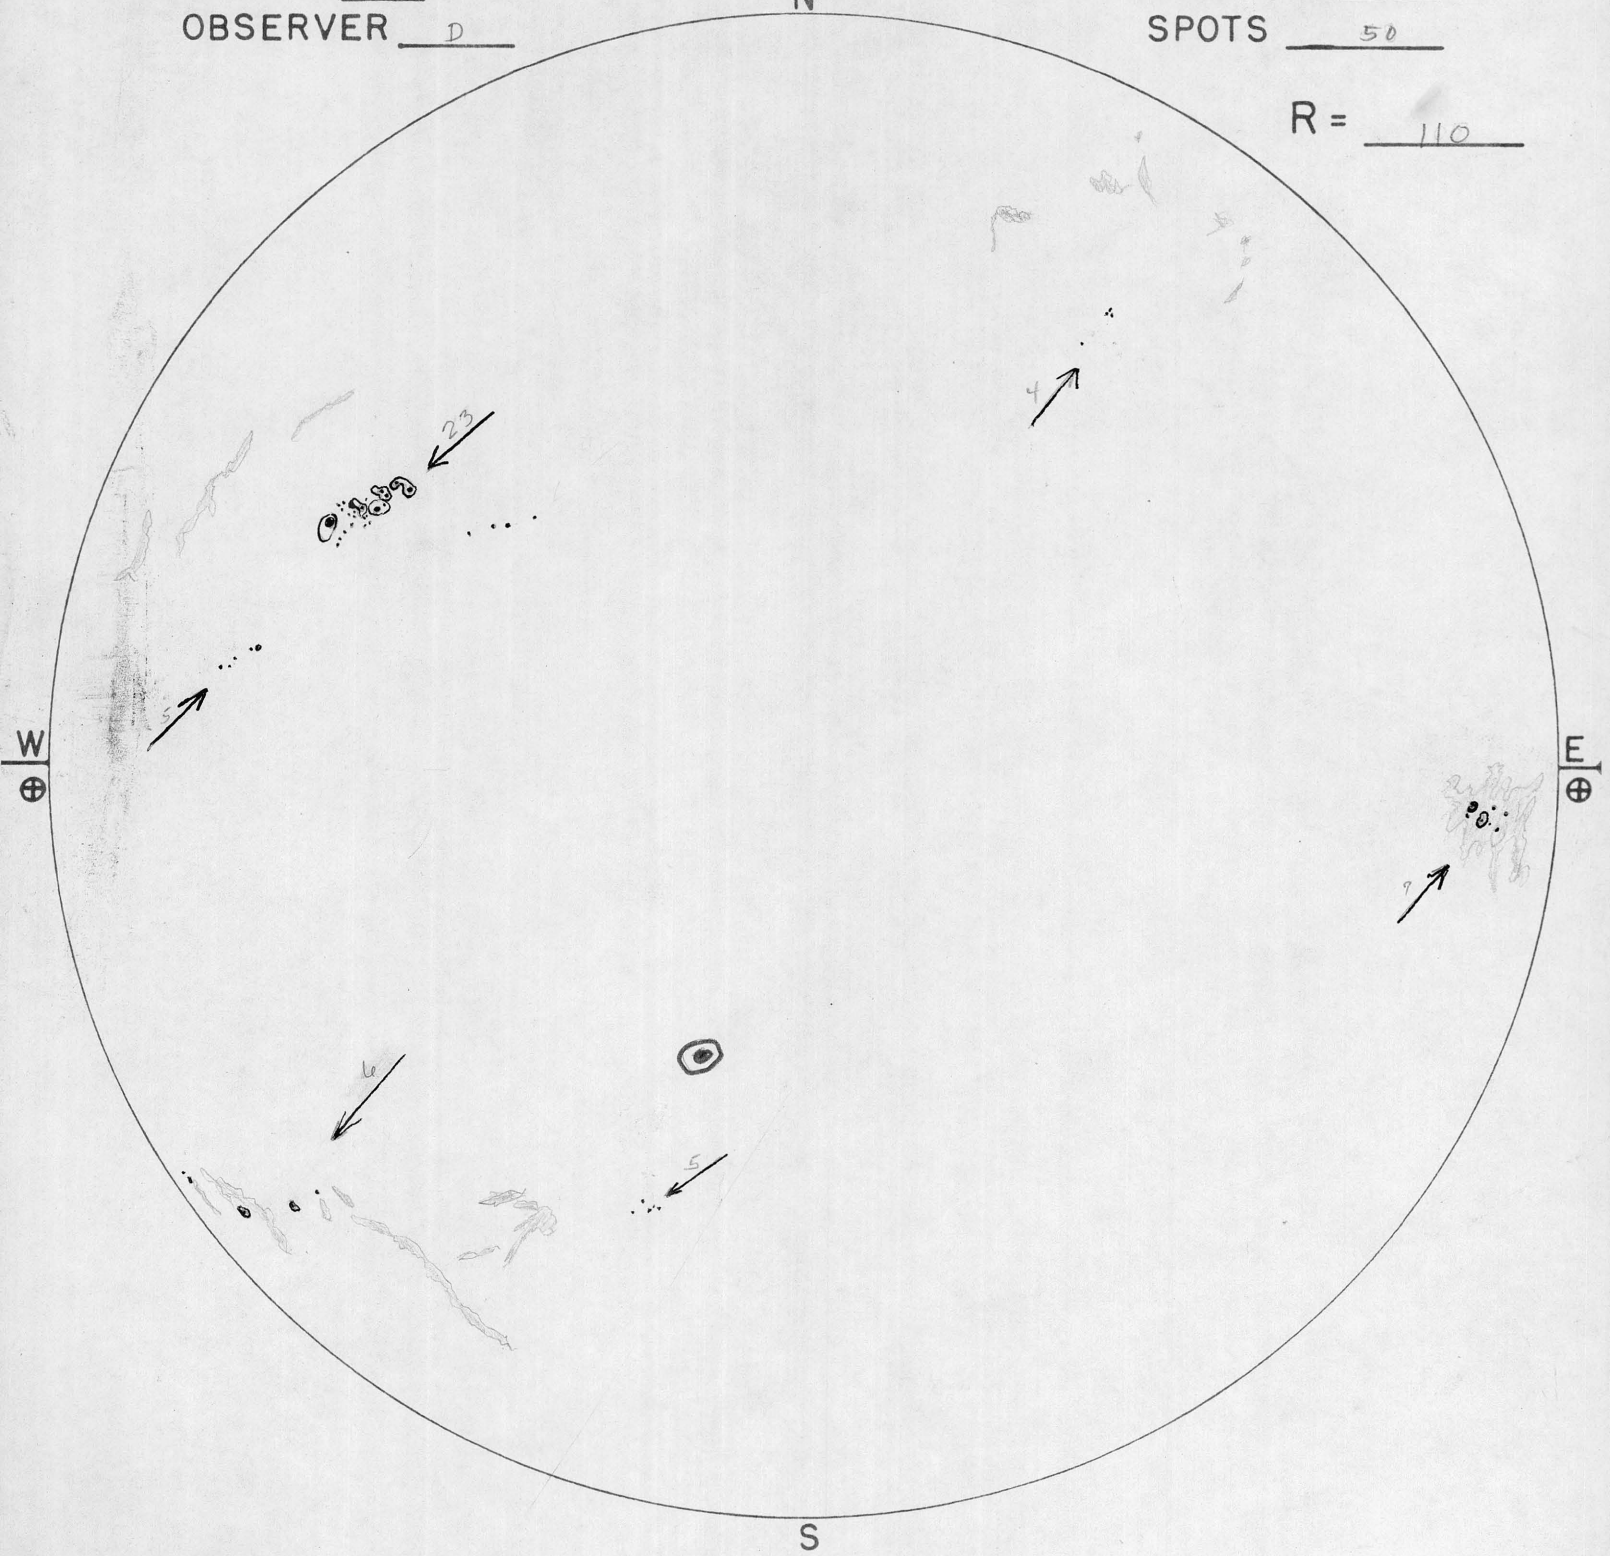

TIME 12 ^H 50 ^M U.T. DATE 17 MAY '56

SKY CONDITION c

SEEING 6-7

OBSERVER D

GROUPS 6

SPOTS 50

R = 110

SUNSPOT DRAWING
SACRAMENTO PEAK OBSERVATORY
SUNSPOT, NEW MEXICO