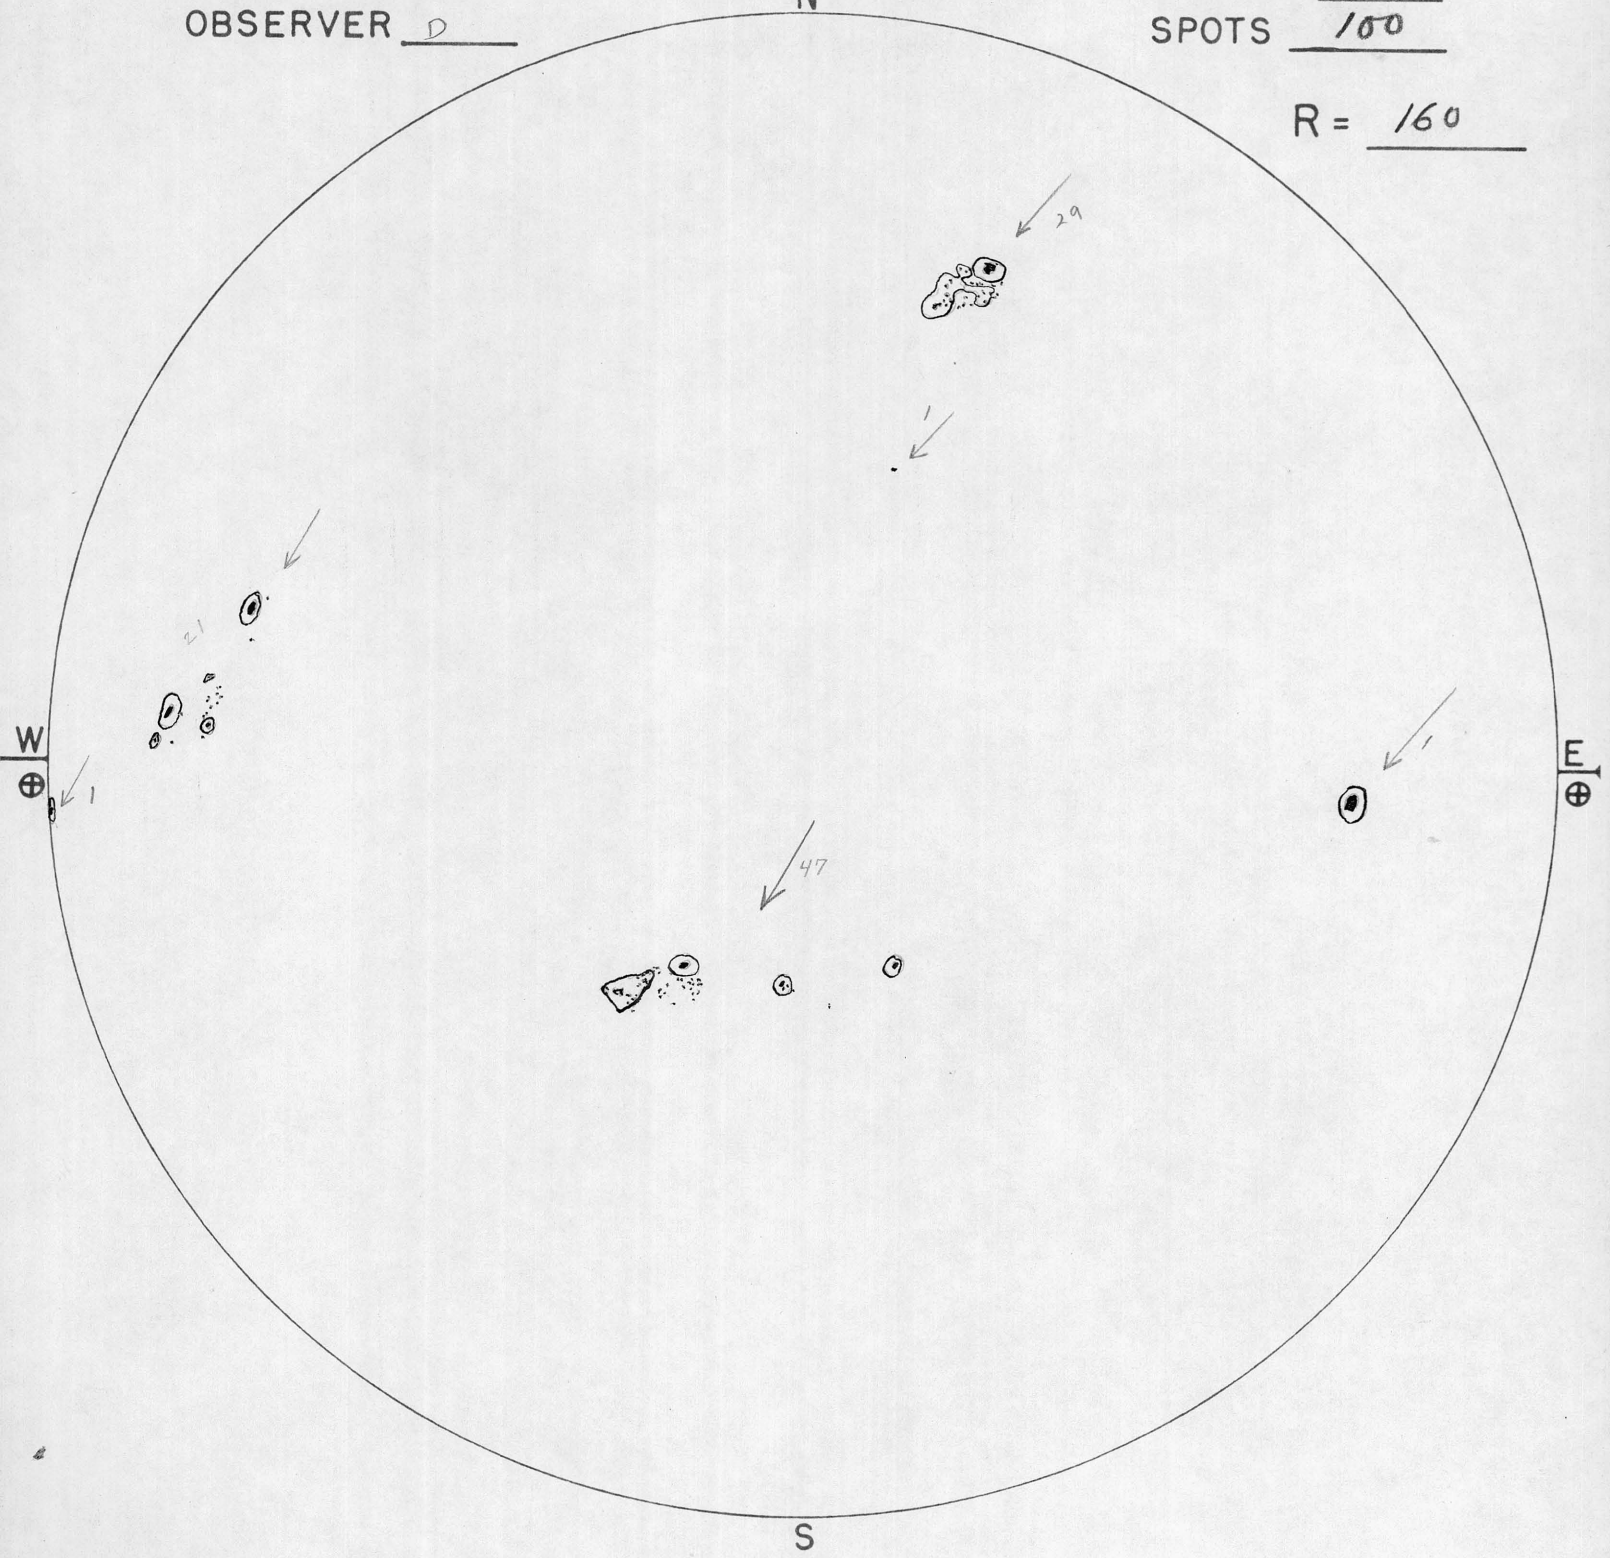

TIME 14 ^H 50 ^M U.T. DATE 12 MAY '56

SKY CONDITION 155

SEEING 3

OBSERVER D

GROUPS 6

SPOTS 100

R = 160

SUNSPOT DRAWING
SACRAMENTO PEAK OBSERVATORY
SUNSPOT, NEW MEXICO