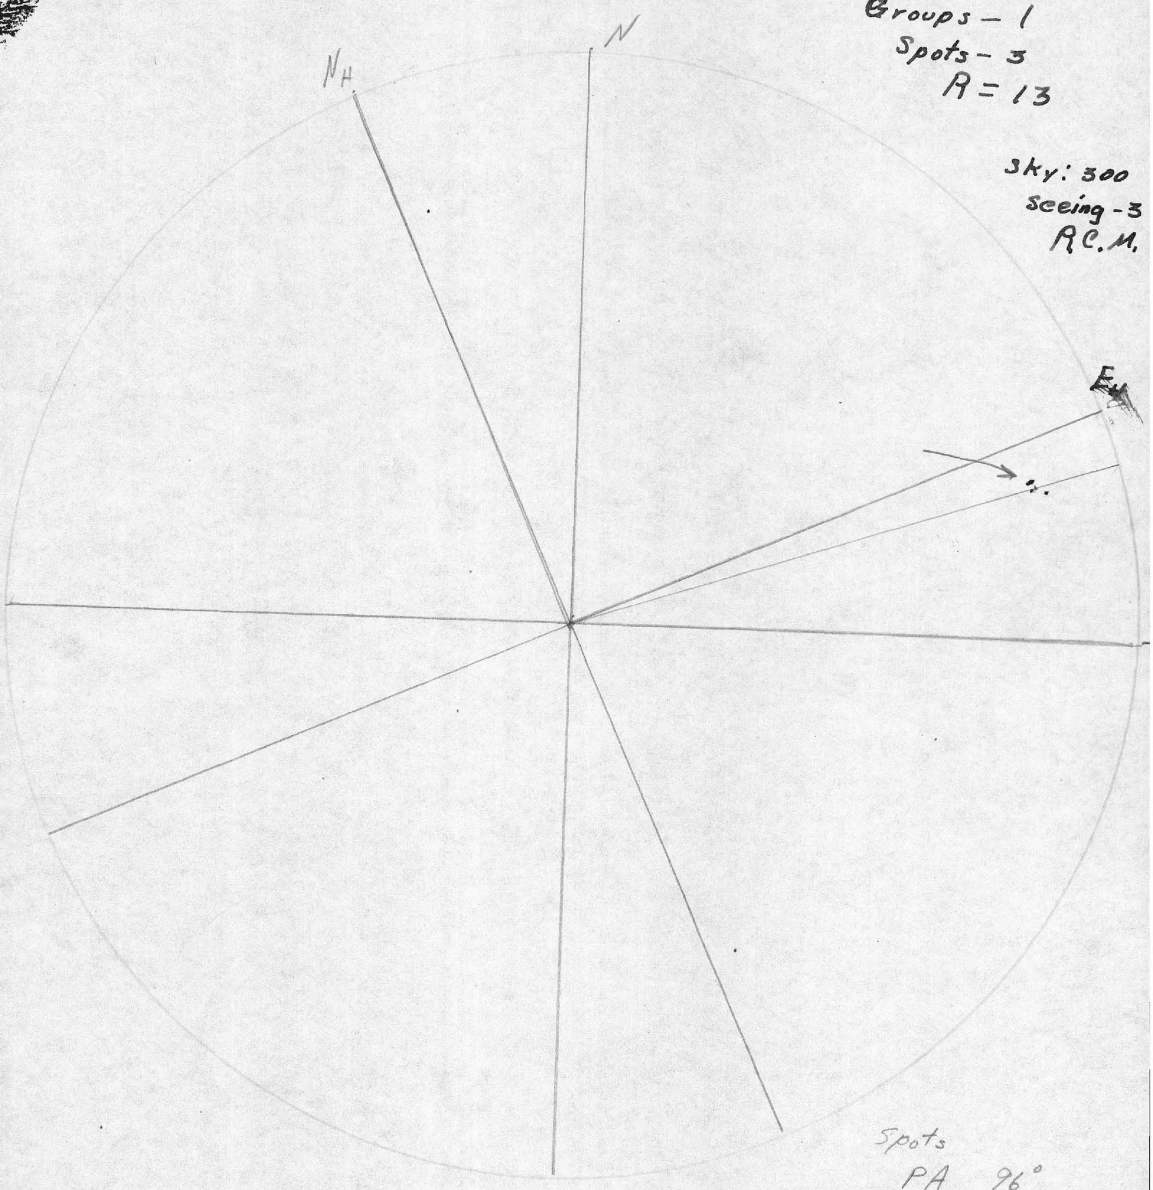

Sacramento Peak

1000 U.T. 12 March 1964

Groups - 1
Spots - 3
R = 13

sky: 300
seeing - 3
R.C.M.

Spots
PA 96°
RV - .850