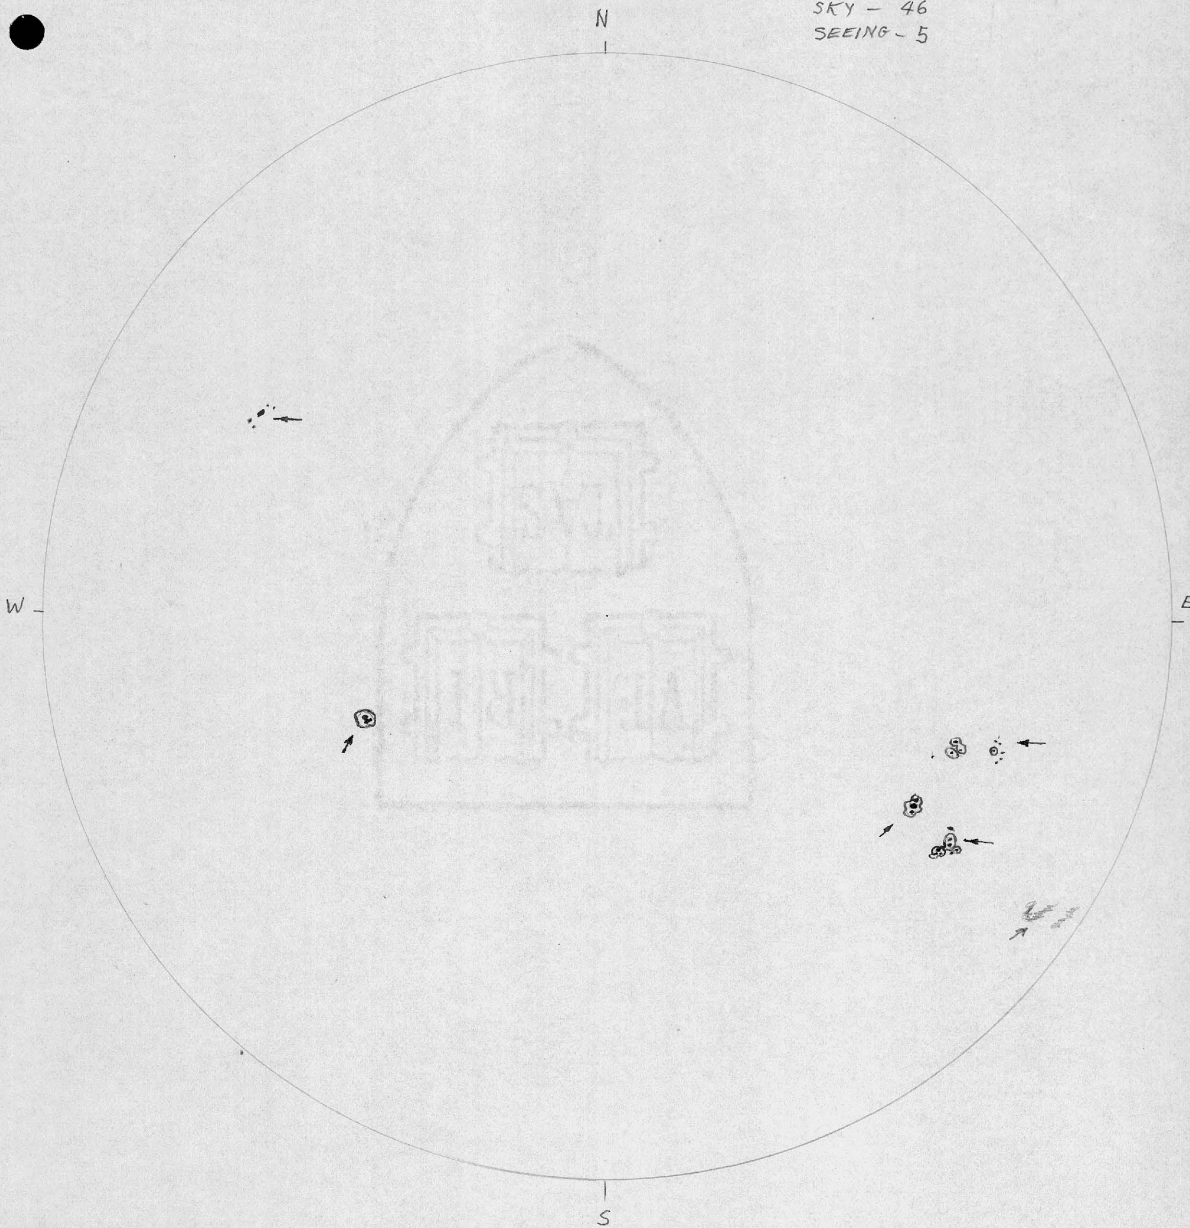

1710 U.T. 29 AUGUST 1952

OBS. J.P.F

SPOTS - 29

GROUPS - 3

"R" - 59

SKY - 46

SEEING - 5

SACRAMENTO PEAK STATION