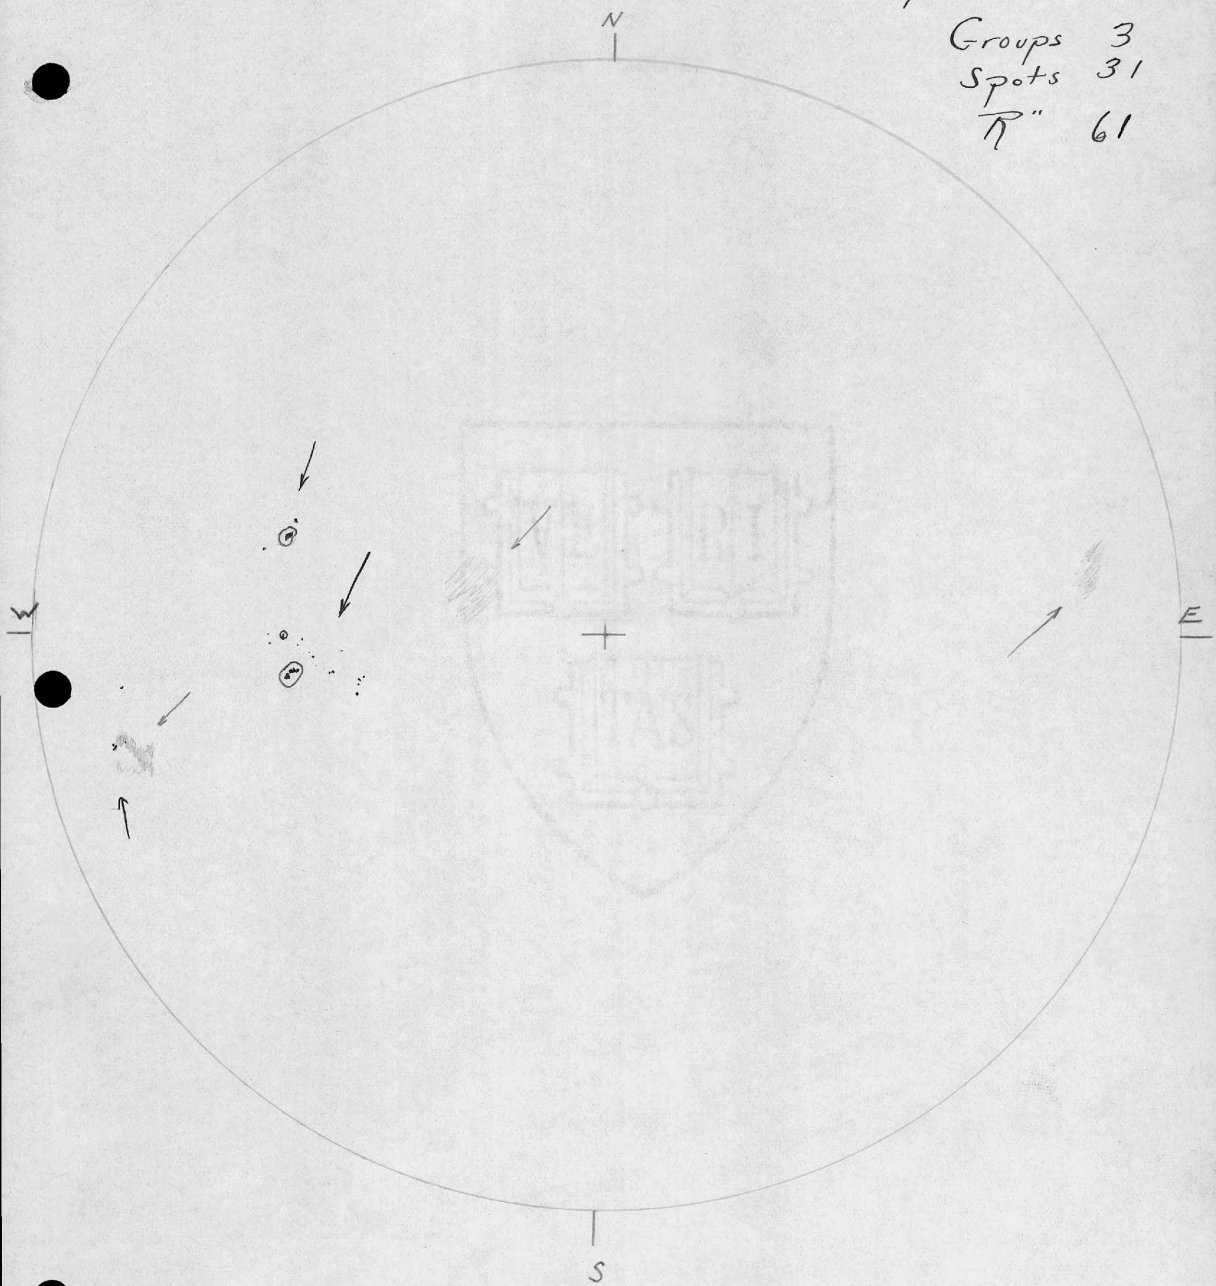

17 July '52 1500 hrs
Sky: 150 Sec: 7 Obs: 480

Groups 3
Spots 31
R" 61

SACRAMENTO PEAK STATION