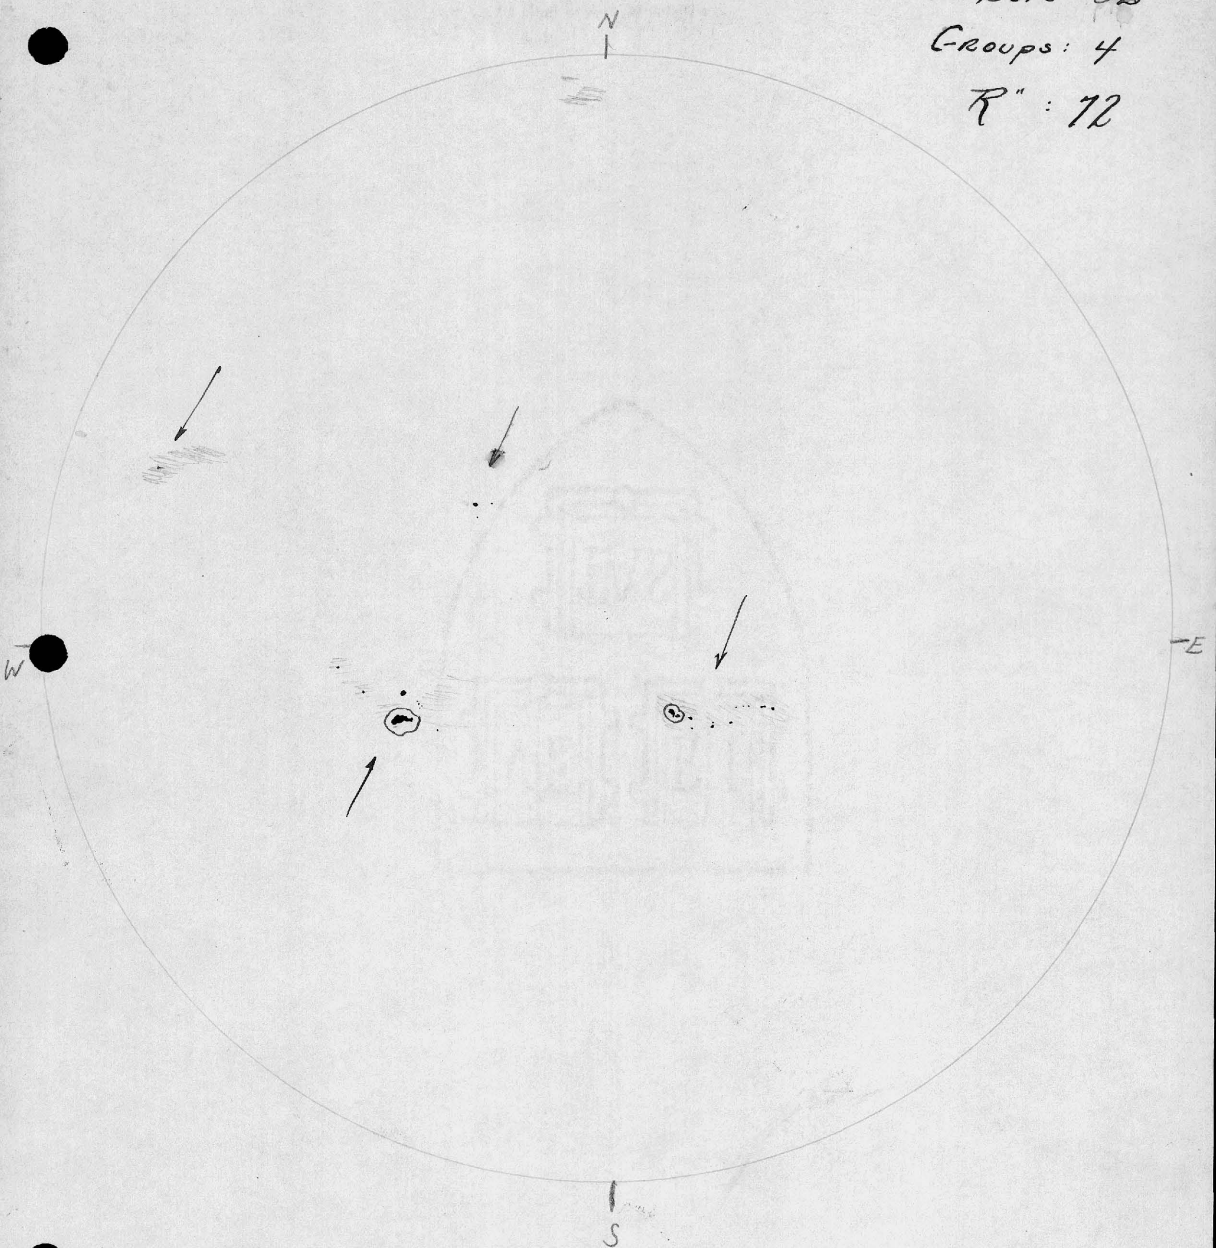

30 June 52 1530 UT  
Sky: 80 Sec: 4 Obs: H&R

SPOTS: 32

GROUPS: 4

R" : 72

SACRAMENTO PEAK STATION