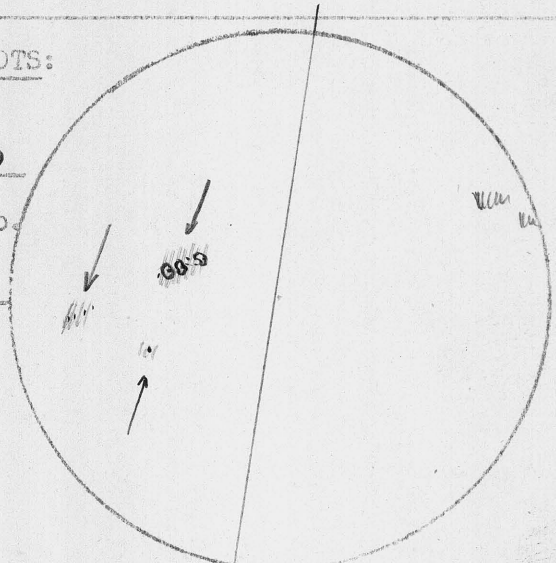

Sacramento Peak Station  
Harvard College Observatory  
High Rolls, New Mexico

Date: 22 Dec. '51

CORONA:  
East Limb

Low

West Limb

Low

PROMINENCES:

130 m

235 m

COMMENTS:

SUNSPOTS:

Time

2000

"R" No.

74

FLARE DATA:

1500 - 2200 2225 - 2235

NO FLARES OBSERVED

Bright Plage

PA - 289°

RV - .425