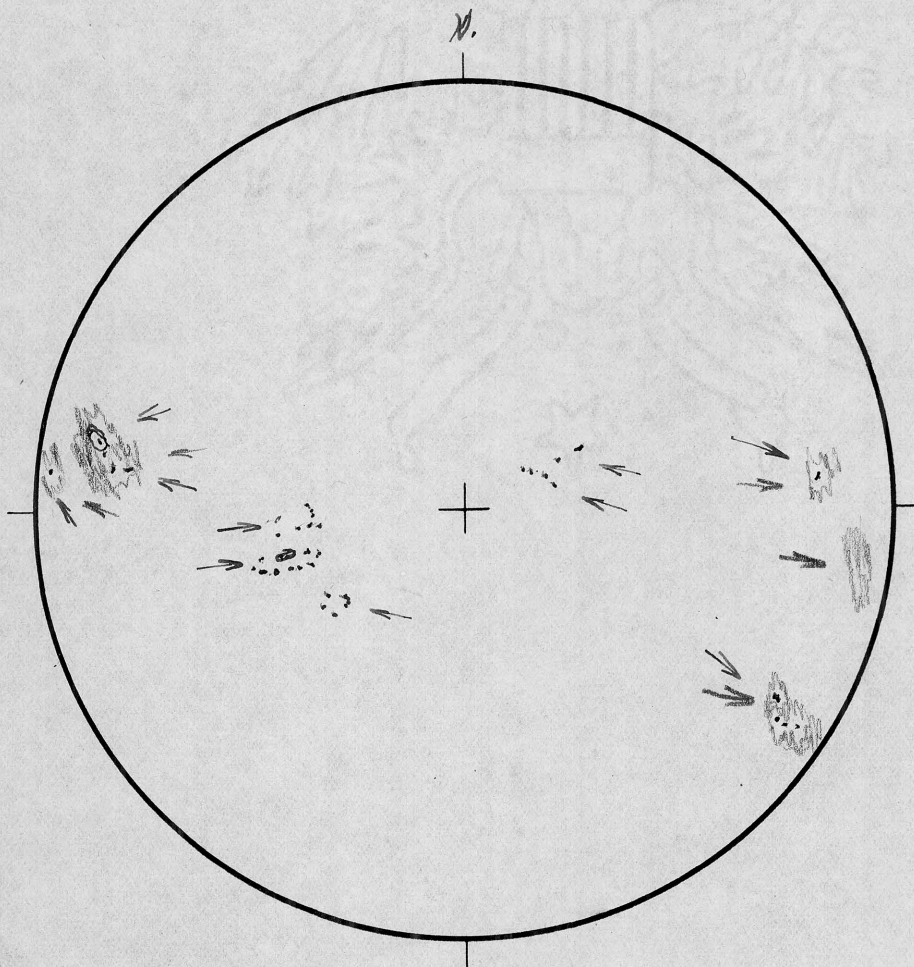

SUNSPOTS AND FACULAE

PLACE Sacramento Peak

TELESCOPE 5" REFRA

PROJECTION DIRECT

TRACED BY LD

DATE 19 November 1948 Friday

TIME 2100 GCT

SKY 8.0

SEEING 4

OBSERVER LD

GROUPS 6

SPOTS 34

R 94