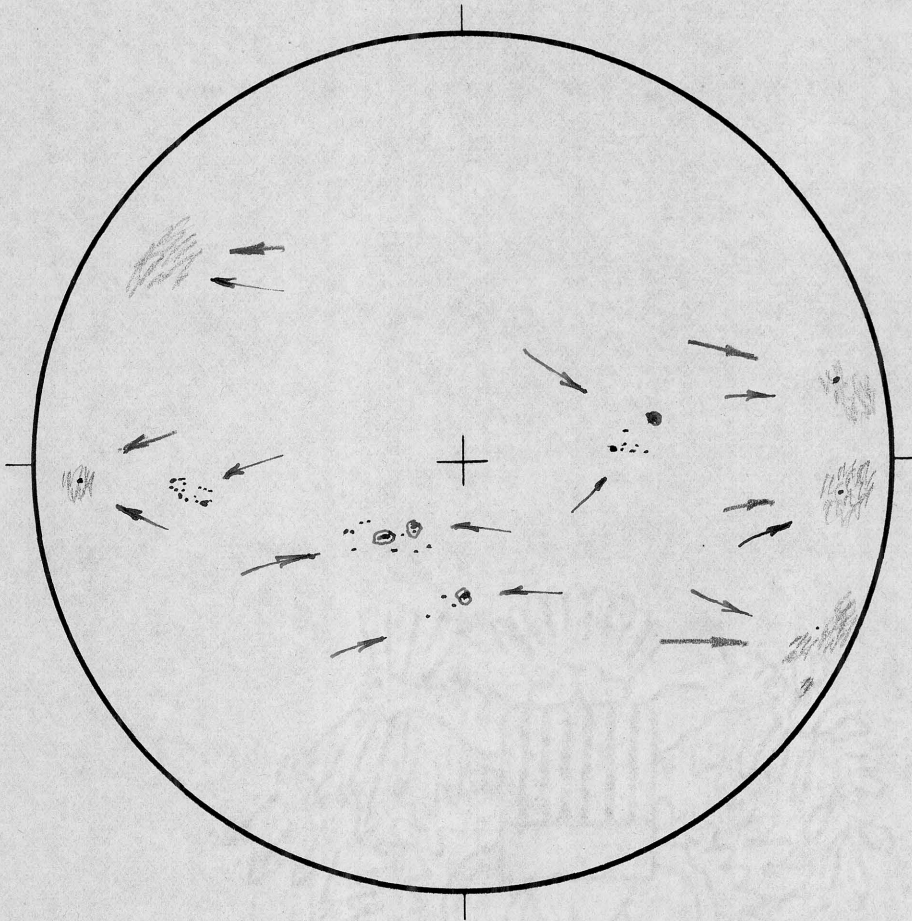

SUNSPOTS AND FACULAE

PLACE SACRAMENTO PEAK

TELESCOPE 5" REF

PROJECTION DIRECT

TRACED BY RHC

DATE 18 NOV 1948 THURS

TIME 200 GCT

SKY 115 WEDGE SA
VSP 5

SEEING 3

OBSERVER RHC

GROUPS 8

SPOTS 41

R 121