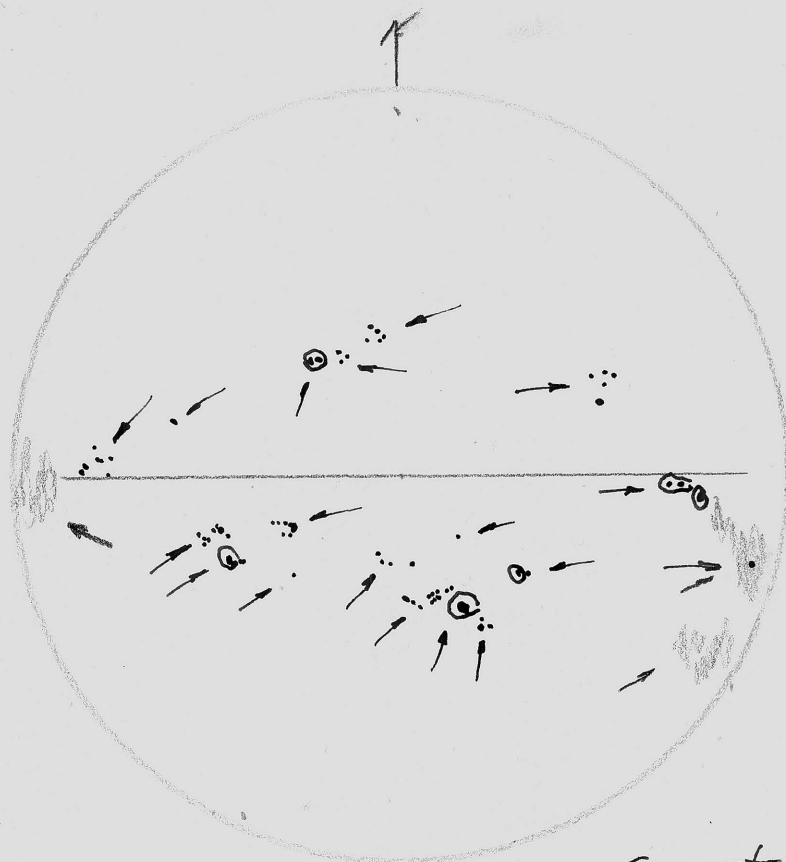

Sunspots - SACRAMENTO PEAK STATION - High ALTITUDE OBS

SUNSPOTS AND FACULAE
11 MAY TUBS 1948
L910 z
SEGINA 3
Photometer 180
RHC