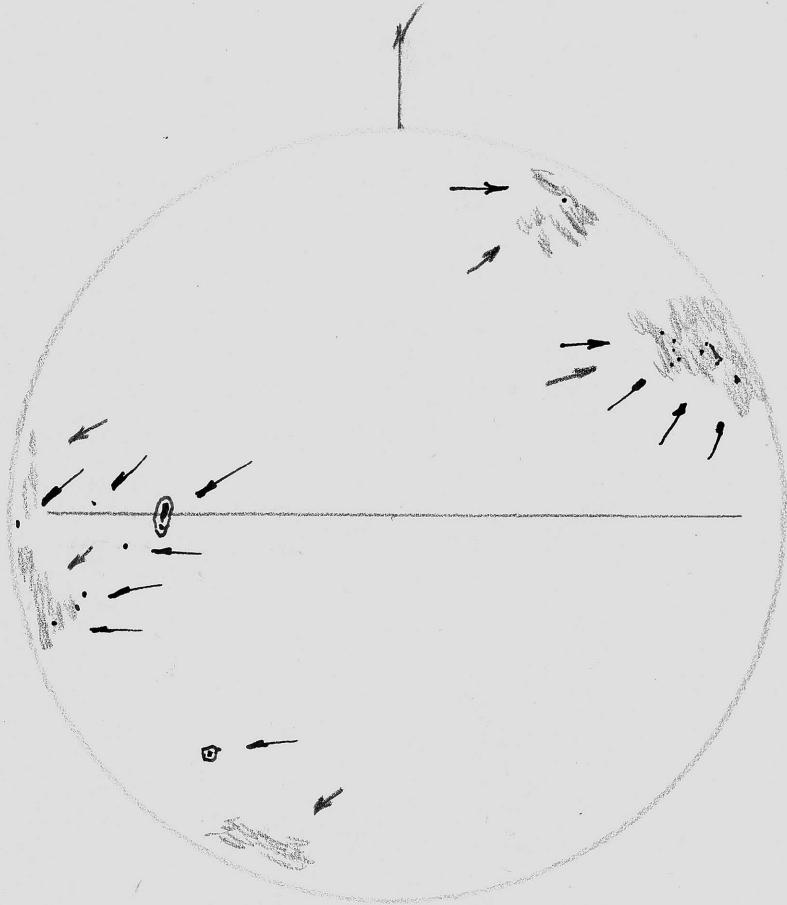

High ALTITUDE OBS  
SACRAMENTO PEAK Station

MAY - 7 1948

SUNSPOTS AND FACULAE  
4 MAY TUES 1948  
1600 Z  
SEEN 6  
photo 80  
RHC