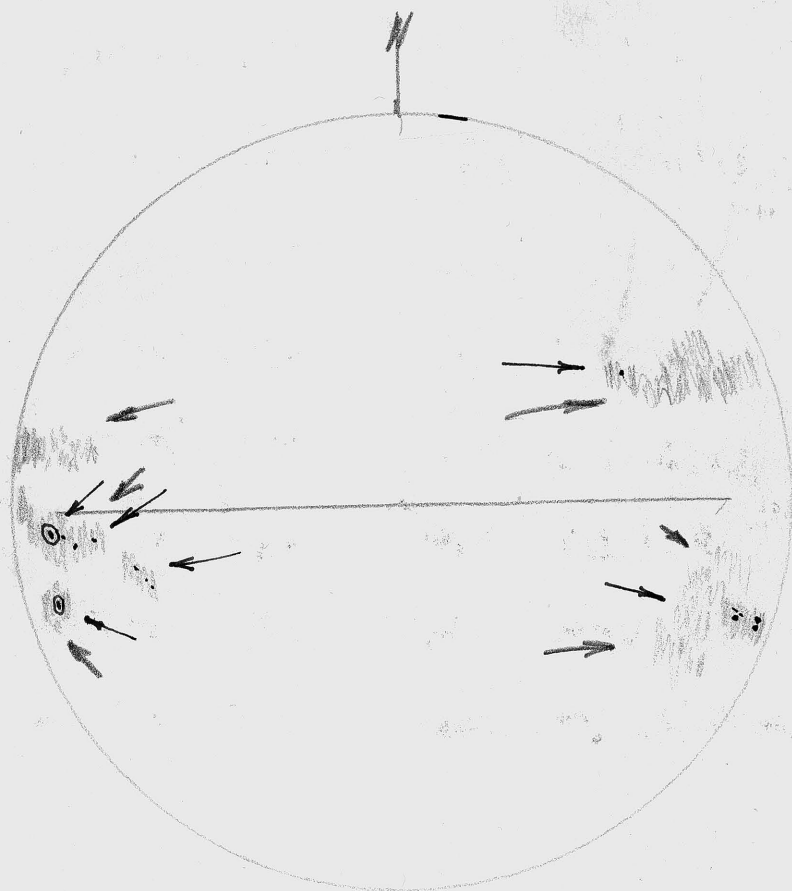

High Altitude OBS.
SACREMENTO PEAK STATION

SUNSPOTS AND FACULAE

30 JAN. FRI. 1948

2115Z

SEEING 6

PHOTO 27

RHC