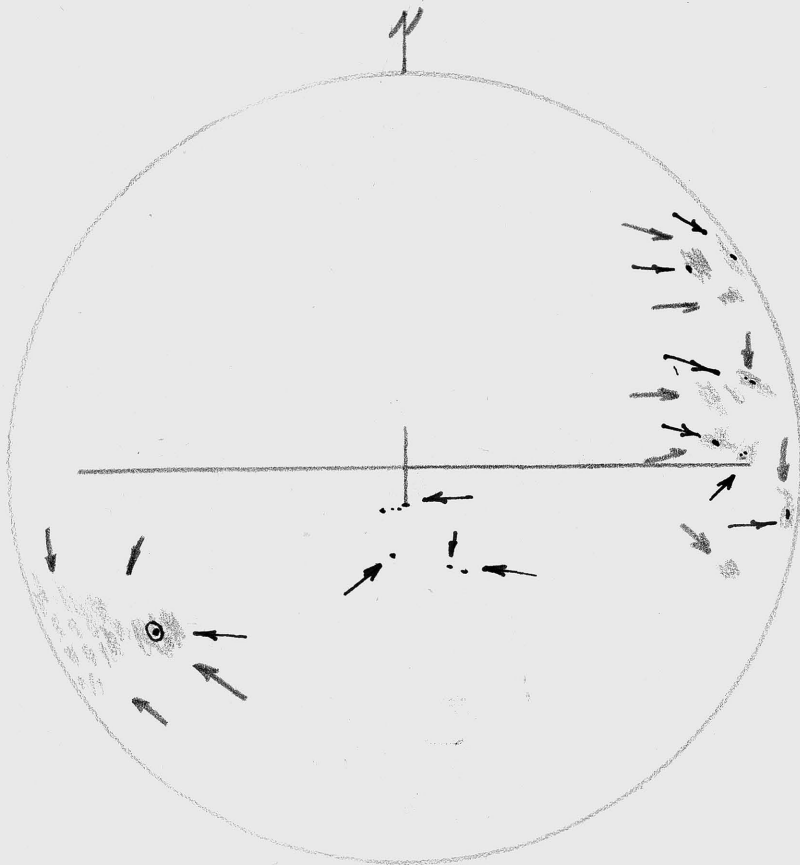

High ALTITUDE OBS.  
SACREMENTO PEAK STATION

SUNSPOTS + FACULAE  
13 JAN. TUES. 1948  
2130 Z  
SEEING 6  
PHOTOMETER 24  
RHC