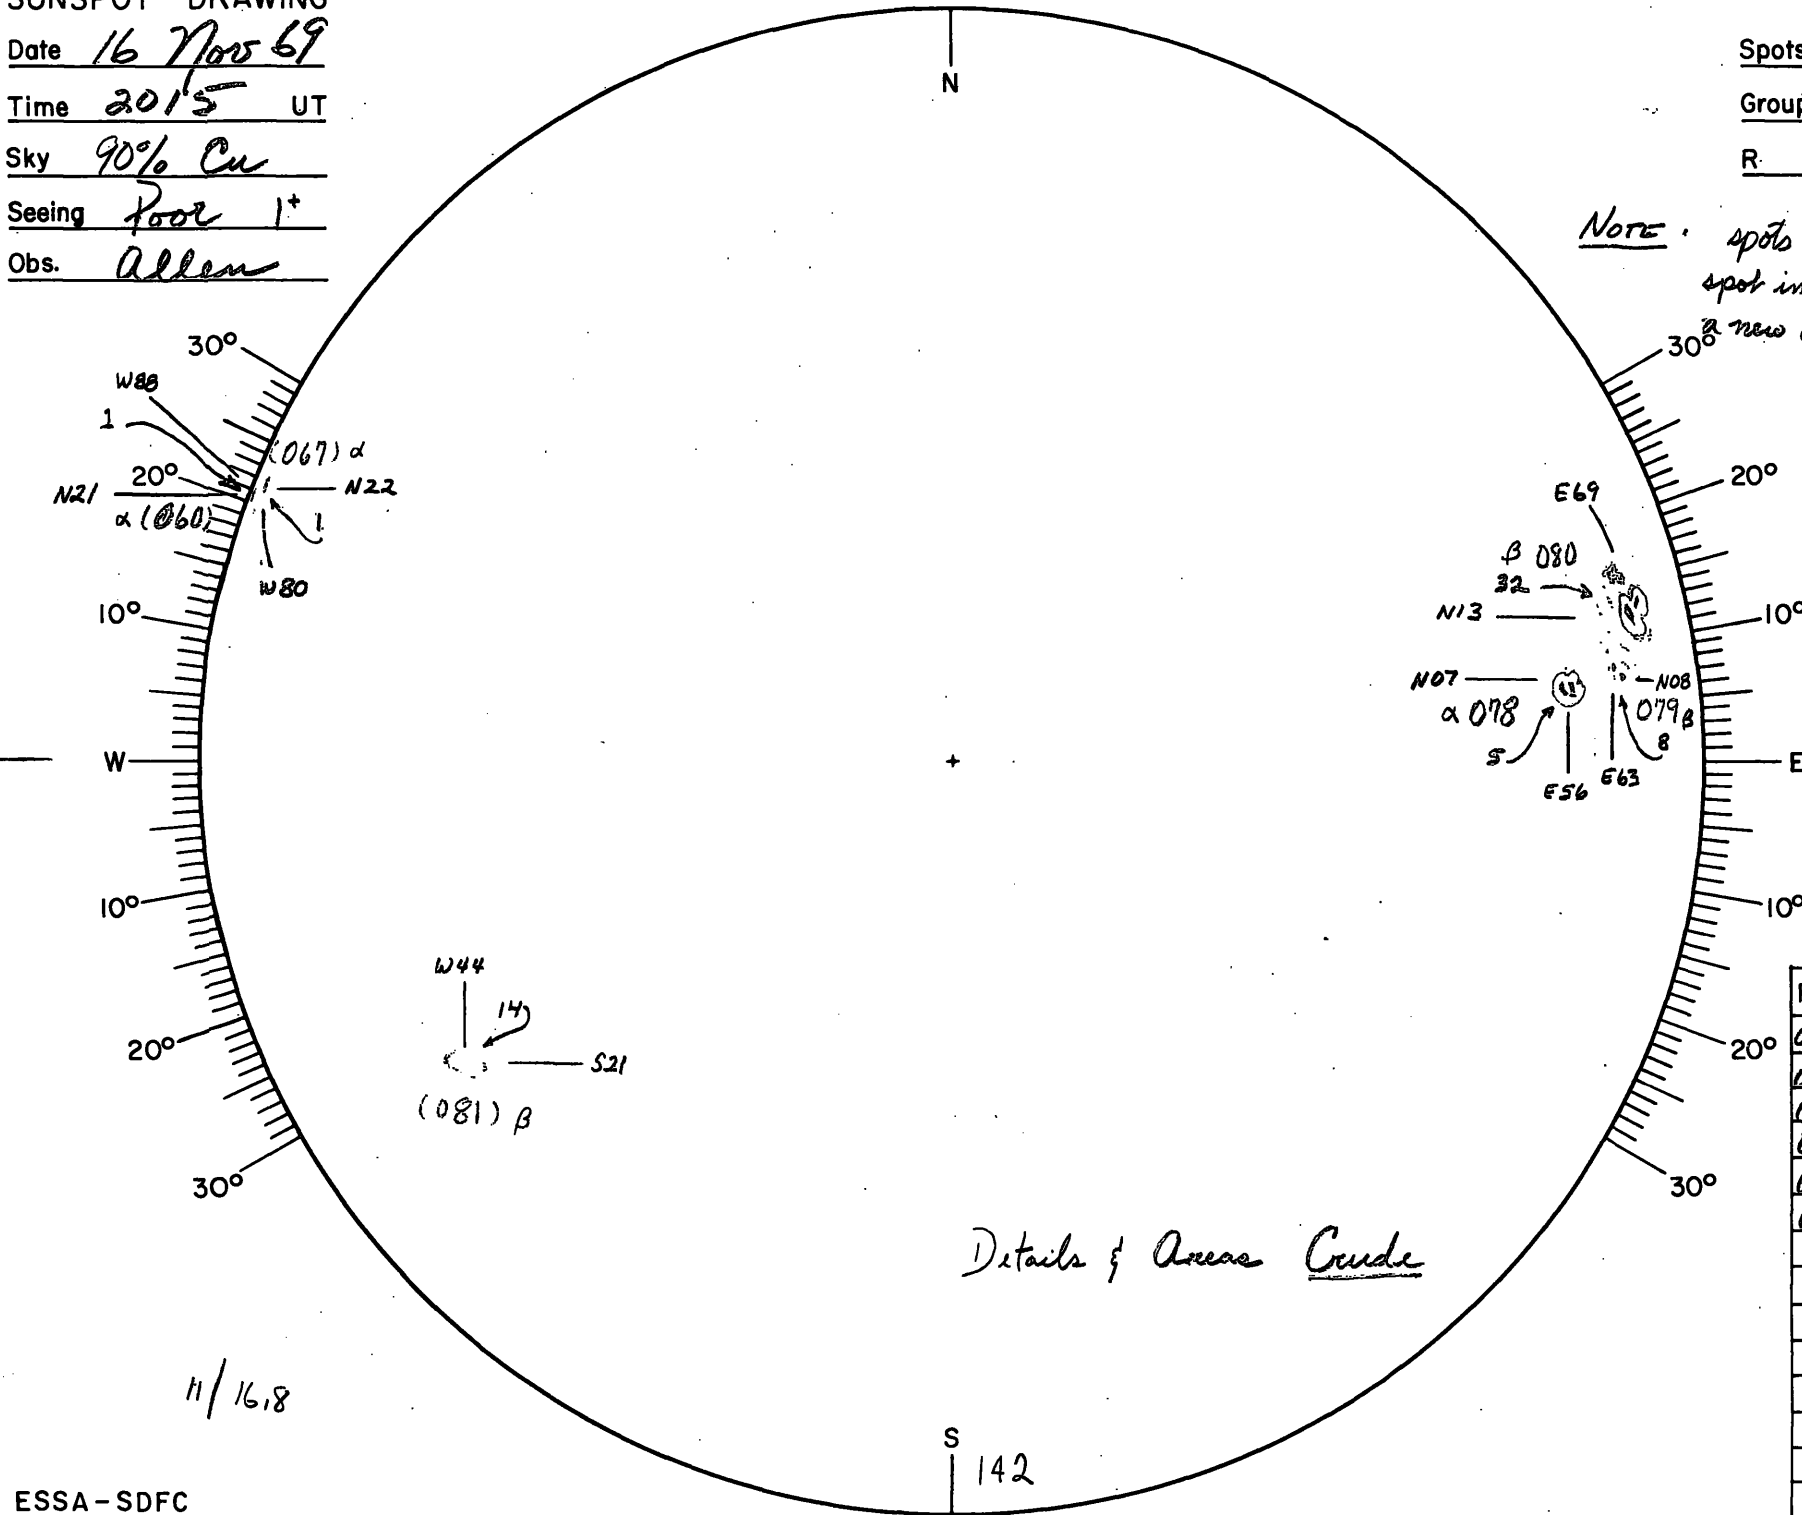

SUNSPOT DRAWING

Date 16 Nov 69

Time 2015 UT

Sky 90% Cu

Seeing poor 1+

Obs. Allen

Spots 61

Groups 6

R. 121

NOTE: spots just west of large spot in 080 may be a new developing region

RGN#	Type	Area
060	Hsx	30
067	Hsx	50
078	Hkx	250
079	Cai	20
080	Cko	720
081	Cri	20

11/16.8

Details of Areas Circle