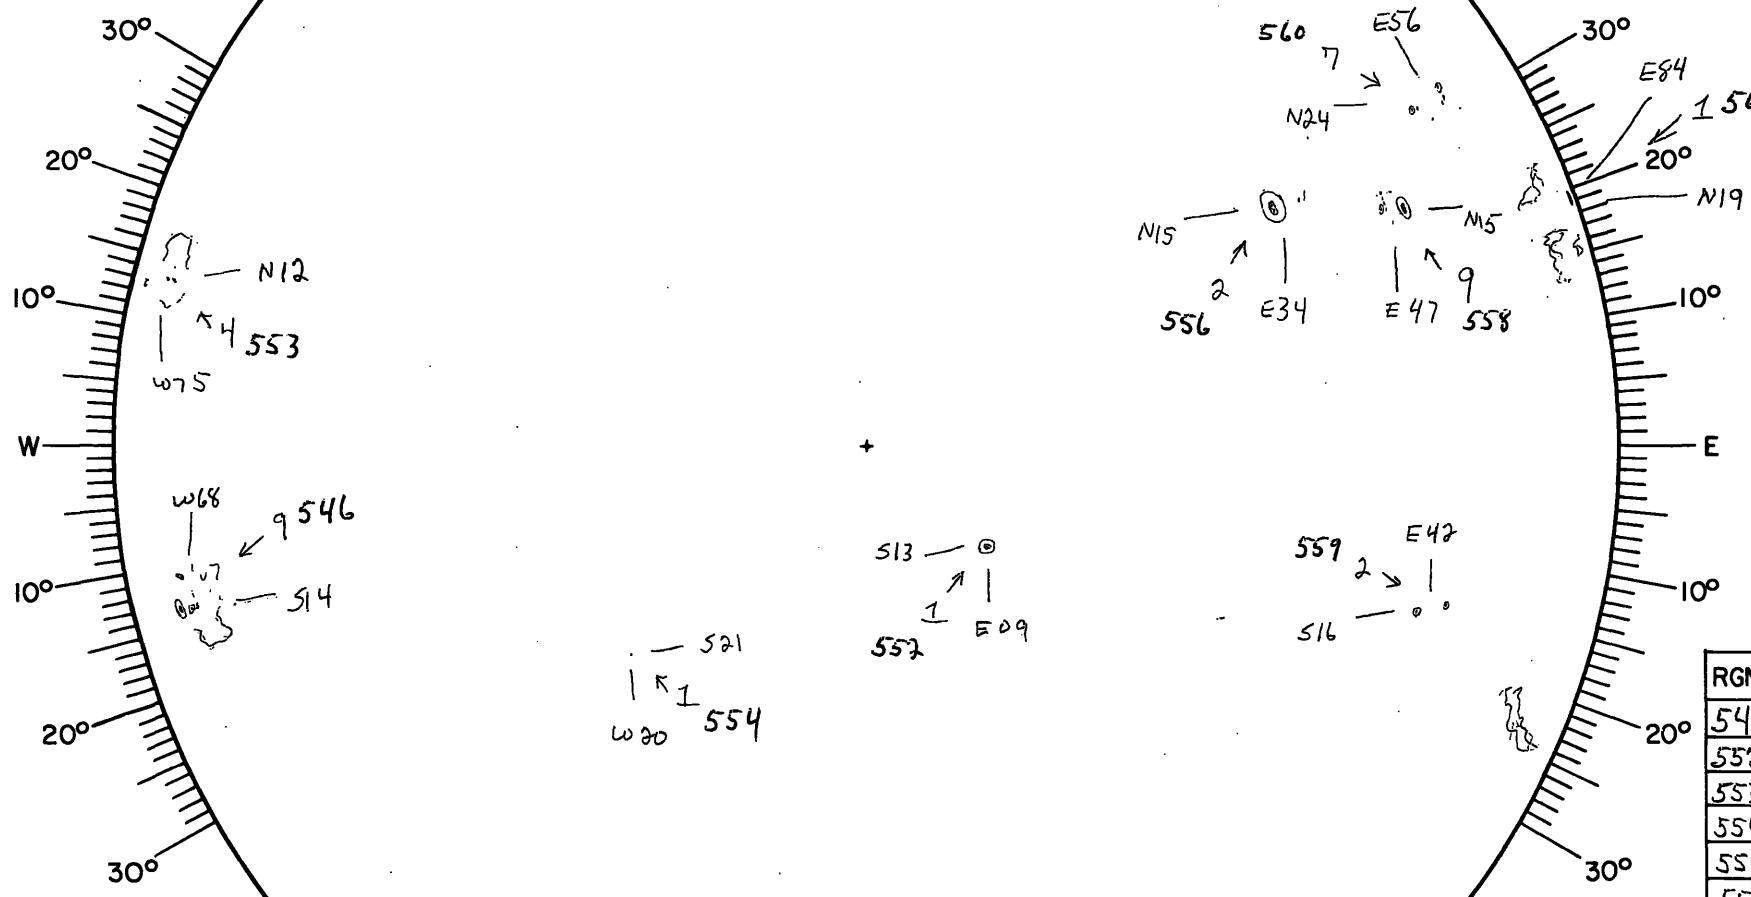

# SUNSPOT DRAWING

Date 17 JAN 69

Time 1530 UT

Sky 7/10 Cu + HAZE + Turb

Seeing POOR

Obs. SUTRIK

|        |            |
|--------|------------|
| Spots  | <u>36</u>  |
| Groups | <u>9</u>   |
| R      | <u>126</u> |

| RGN <sup>no</sup> | Type              | Area |   |
|-------------------|-------------------|------|---|
| 546               | Dsl               | 150  | 7 |
| 552               | Hsx <sup>sl</sup> | 50   | - |
| 553               | Dro               | 20   | 9 |
| 554               | Axx               | 410  | - |
| 556               | Cso               | 220  | 4 |
| 558               | Dsl               | 130  | 5 |
| 559               | Dso               | 20   | 5 |
| 560               | Dso               | 40   | 8 |
| 561               | Hsx <sup>sl</sup> | 50   | - |
|                   |                   |      |   |
|                   |                   |      |   |
|                   |                   |      |   |
|                   |                   |      |   |
|                   |                   |      |   |
|                   |                   |      |   |