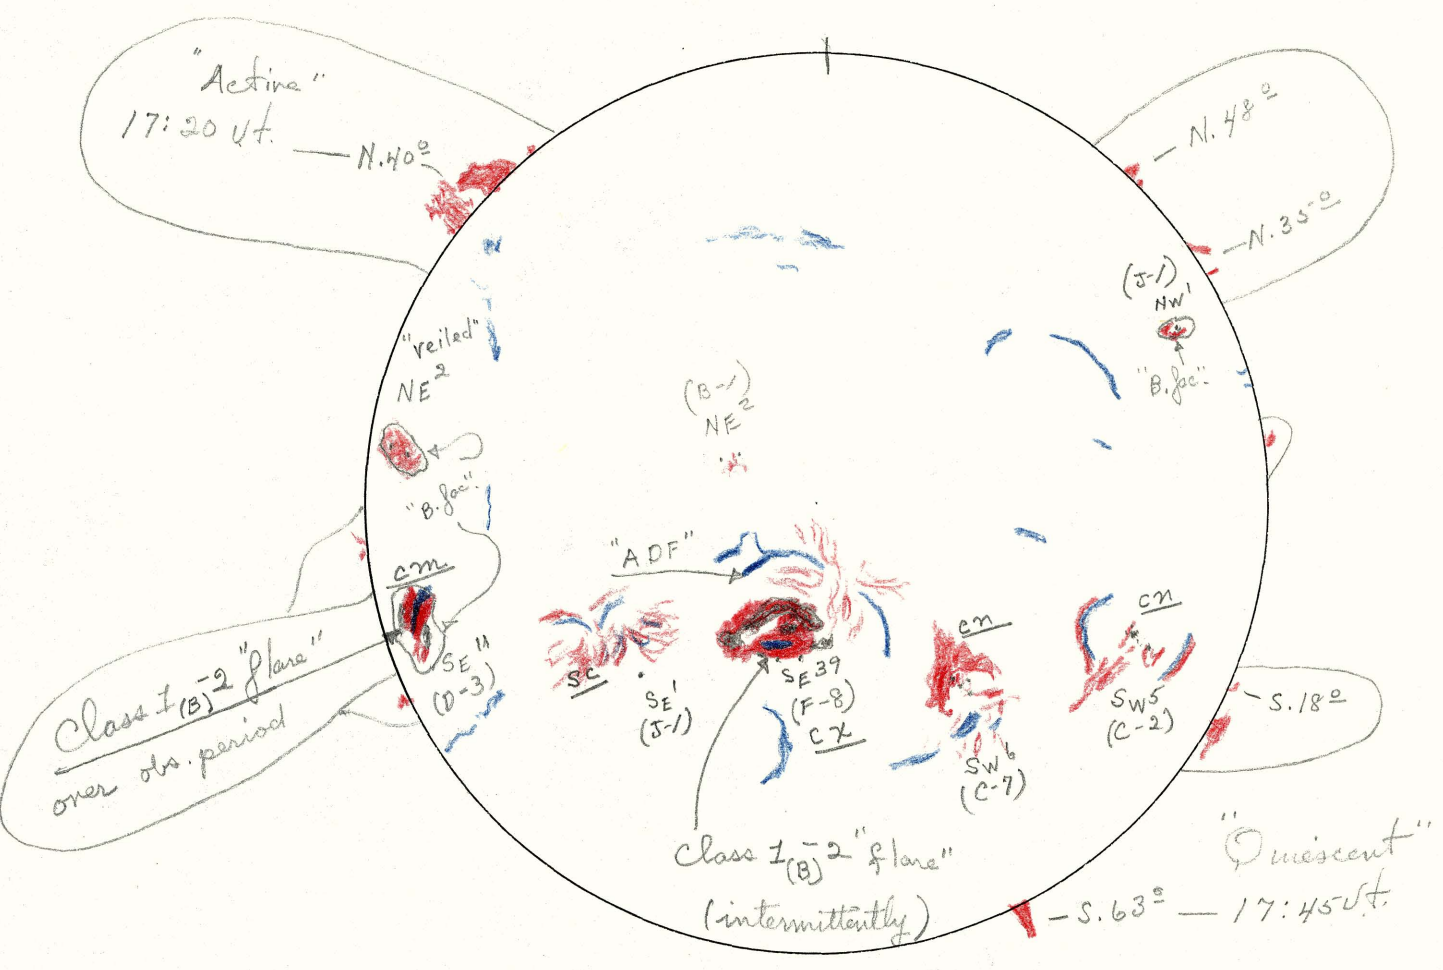

Photos

Date: 31 July, 1969

Observer: Parmenter

Times: 16:45 ut. — "plotter" — 16:55 ut. — 17:00 ut. — 18:00 ut. — Spectroheliograph

Sky Condition: clear

Solar Limb: fair, to good

Apparatus Used: 7" image "Plotter" — 10" aperture tower Spectroheliograph

Remarks:

all cn cn played regions of normal to sub-flare intensities. all played regions display "slow-growth" aspects, timewise.