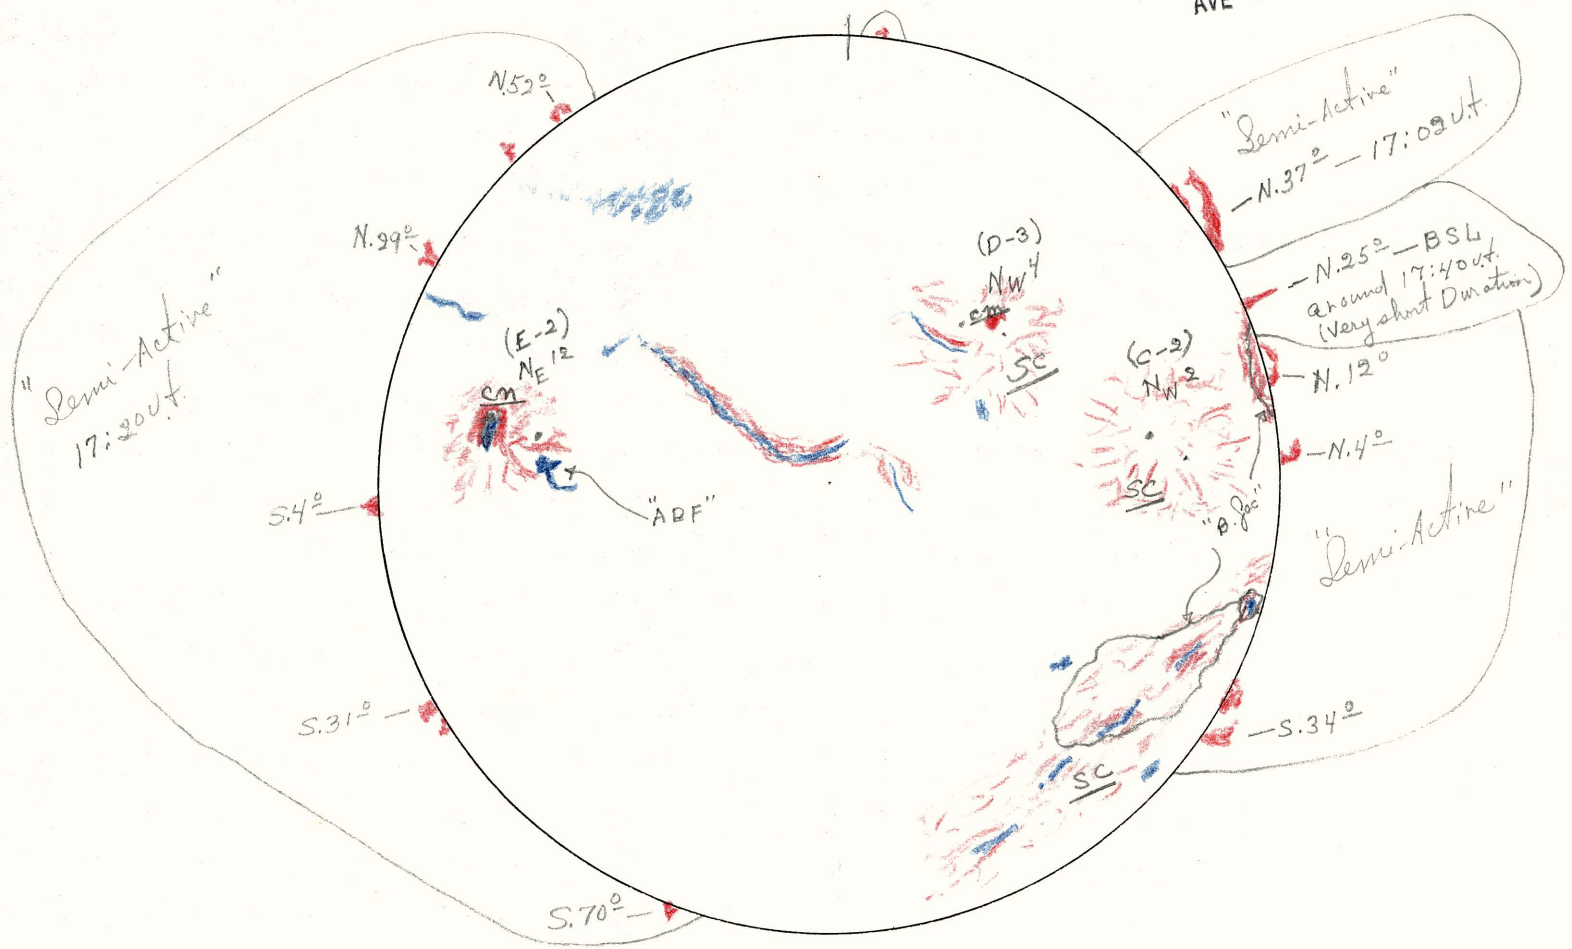

Photos

AVE 30 JUL '69

Date: 19 July, 1969

Observer: Parmenter

Times: 16:45 UT "Plotter" 16:55 UT 17:00 UT 17:45 UT

Sky Condition: Clear

Spectroheliograph > H α

Solar Limb: fair only (intermittent obscurations)

Apparatus Used: 7" image "Plotter" — 10" aperture tower Spectroheliograph > H α

Remarks:

activity levels generally "low"
Plage(s) cn of less than sub-fare intensity
cm